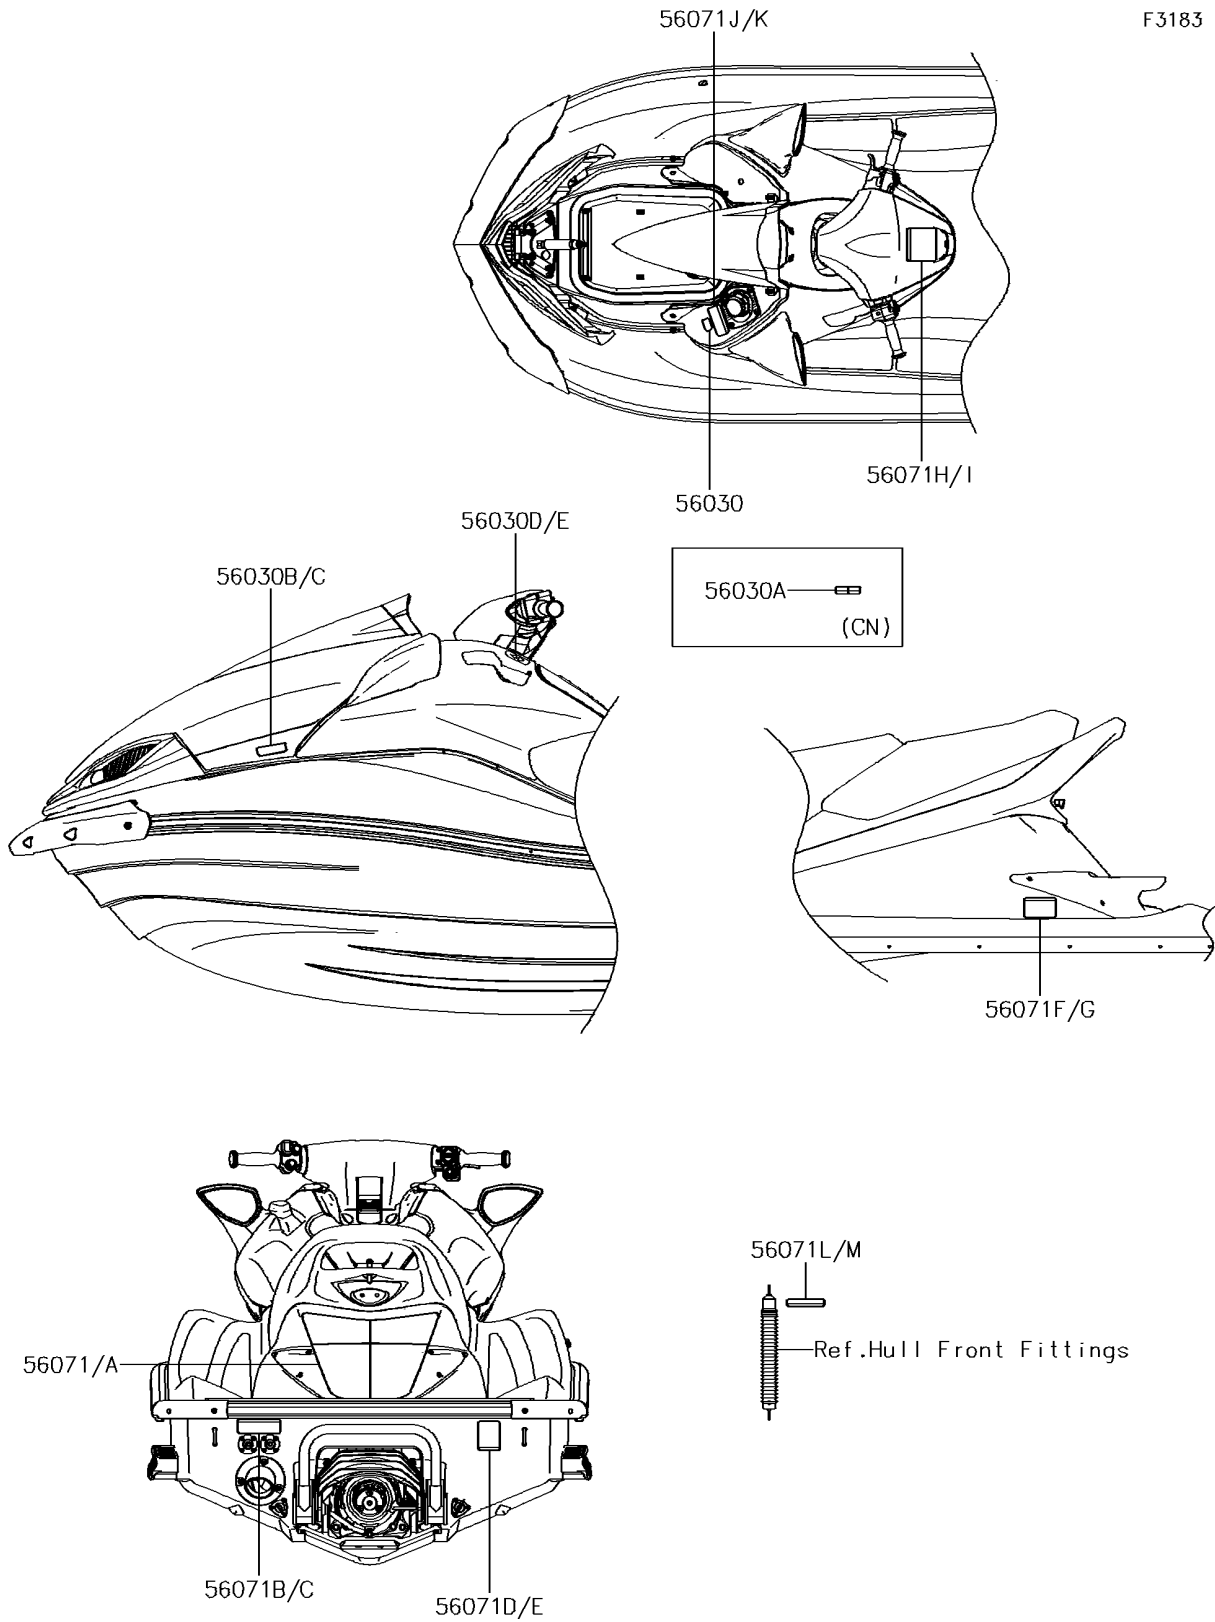

# 2017 JET SKI® ULTRA® 310X SE PARTS DIAGRAM

Labels

F3183

## 2017 JET SKI® ULTRA® 310X SE PARTS LIST

### Labels

ITEM NAME	PART NUMBER	QUANTITY
LABEL,GASOLINE (Ref # 56030)	56030-0357	1
LABEL,GASOLINE (Ref # 56030A)	56030-0358	1
LABEL,FIRE EXTINGUISHER (Ref # 56030B)	56030-3755	1
LABEL,FIRE EXTINGUISHER (Ref # 56030C)	56030-3757	1
LABEL,REVERSE (Ref # 56030D)	56030-3815	1
LABEL,REVERSE (Ref # 56030E)	56030-3816	1
LABEL-WARNING,IMPORTANT SAFETY (Ref # 56071)	56071-0385	1
LABEL-WARNING,IMPORTANT SAFETY (Ref # 56071A)	56071-0386	1
LABEL-WARNING,FLUSHING (Ref # 56071B)	56071-0392	1
LABEL-WARNING,FLUSHING (Ref # 56071C)	56071-0393	1
LABEL-WARNING,RIGHTING (Ref # 56071D)	56071-0398	1
LABEL-WARNING,RIGHTING (Ref # 56071E)	56071-0399	1
LABEL-WARNING,GRAB,HANDLE,STEP (Ref # 56071F)	56071-0402	1
LABEL-WARNING,GRAB,HANDLE,STEP (Ref # 56071G)	56071-0403	1
LABEL-WARNING,READ AND FOLLOW (Ref # 56071H)	56071-0406	1
LABEL-WARNING,READ AND FOLLOW (Ref # 56071I)	56071-0407	1
LABEL-WARNING,FUEL SUPPLY (Ref # 56071J)	56071-0424	1
LABEL-WARNING,FUEL SUPPLY (Ref # 56071K)	56071-0425	1
LABEL-WARNING,DAMPER (Ref # 56071L)	56071-0568	1
LABEL-WARNING,DAMPER (Ref # 56071M)	56071-3737	1