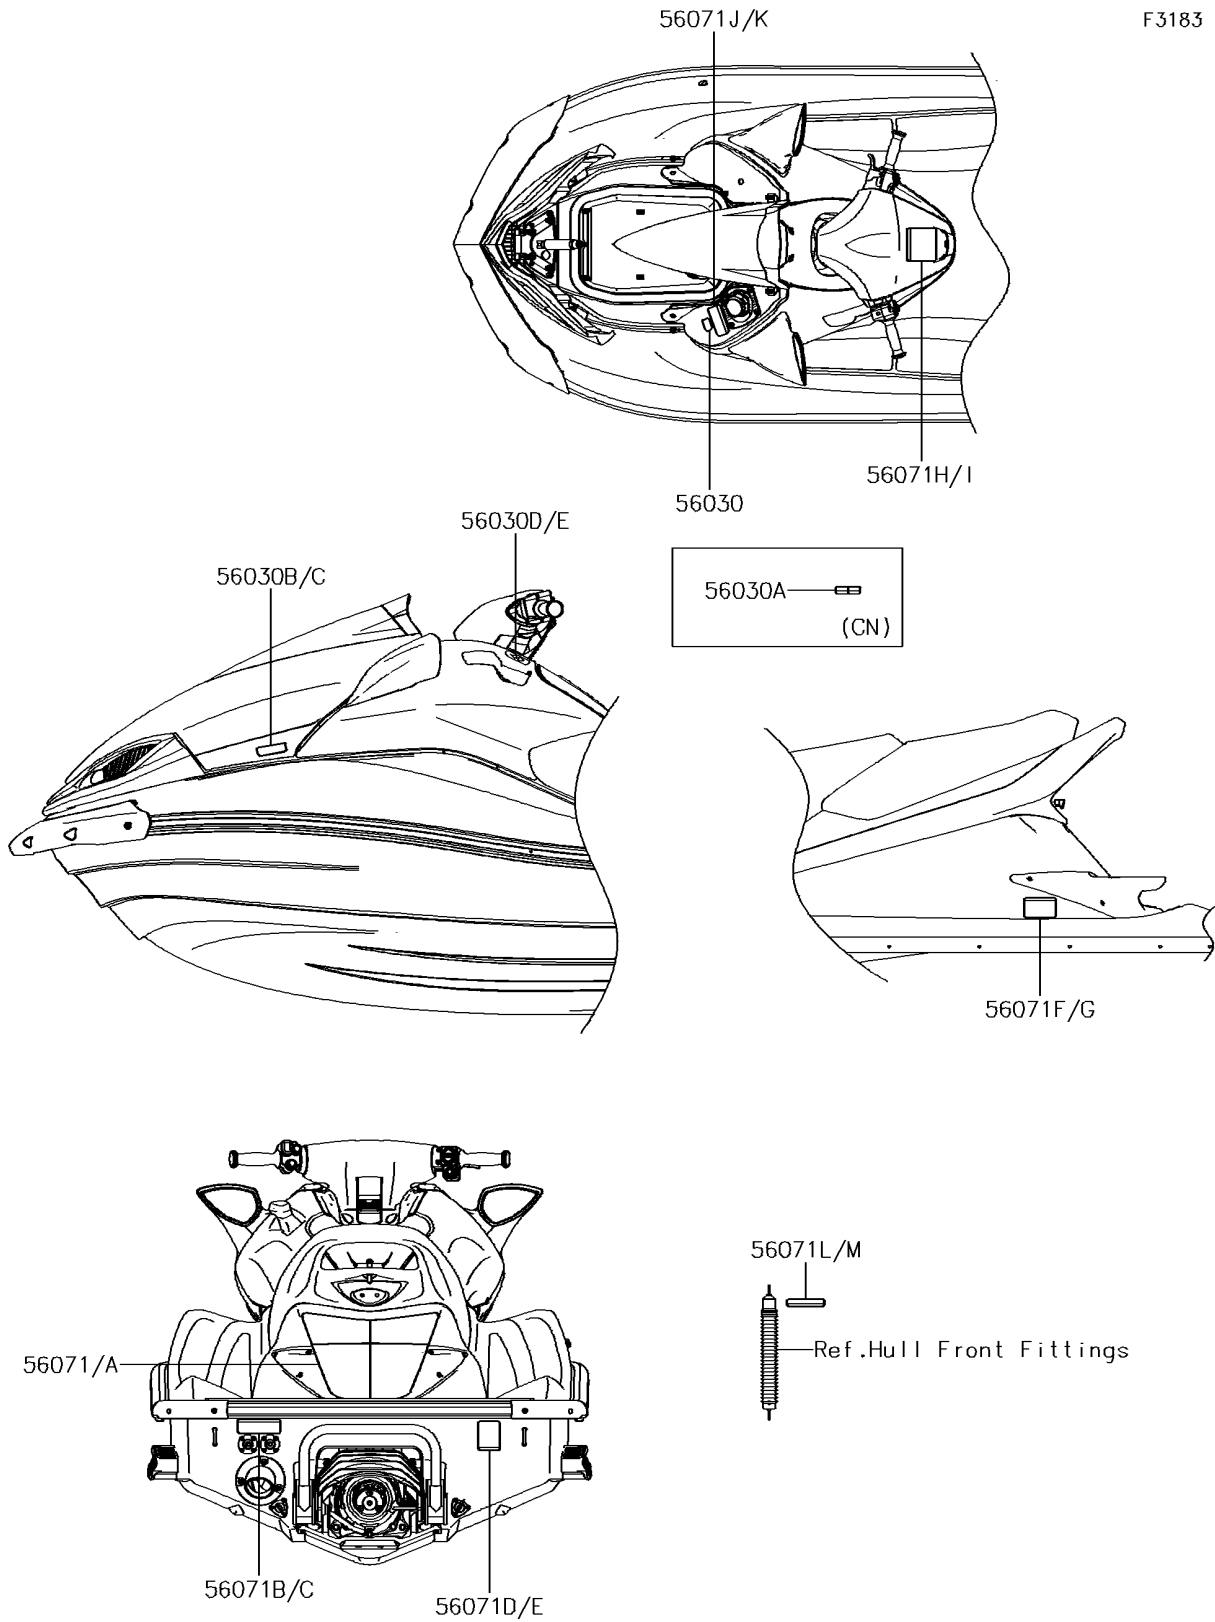

2018 JET SKI® ULTRA® 310X SE PARTS DIAGRAM

Labels

F3183

2018 JET SKI® ULTRA® 310X SE PARTS LIST

Labels

ITEM NAME	PART NUMBER	QUANTITY
LABEL,GASOLINE (Ref # 56030)	56030-0357	1
LABEL,GASOLINE (Ref # 56030A)	56030-0358	1
LABEL,FIRE EXTINGUISHER (Ref # 56030B)	56030-3755	1
LABEL,FIRE EXTINGUISHER (Ref # 56030C)	56030-3757	1
LABEL,REVERSE (Ref # 56030D)	56030-3815	1
LABEL,REVERSE (Ref # 56030E)	56030-3816	1
LABEL-WARNING,IMPORTANT SAFETY (Ref # 56071)	56071-0385	1
LABEL-WARNING,IMPORTANT SAFETY (Ref # 56071A)	56071-0386	1
LABEL-WARNING,FLUSHING (Ref # 56071B)	56071-0392	1
LABEL-WARNING,FLUSHING (Ref # 56071C)	56071-0393	1
LABEL-WARNING,RIGHTING (Ref # 56071D)	56071-0398	1
LABEL-WARNING,RIGHTING (Ref # 56071E)	56071-0399	1
LABEL-WARNING,GRAB,HANDLE,STEP (Ref # 56071F)	56071-0402	1
LABEL-WARNING,GRAB,HANDLE,STEP (Ref # 56071G)	56071-0403	1
LABEL-WARNING,READ AND FOLLOW (Ref # 56071H)	56071-0406	1
LABEL-WARNING,READ AND FOLLOW (Ref # 56071I)	56071-0407	1
LABEL-WARNING,FUEL SUPPLY (Ref # 56071J)	56071-0424	1
LABEL-WARNING,FUEL SUPPLY (Ref # 56071K)	56071-0425	1
LABEL-WARNING,DAMPER (Ref # 56071L)	56071-0568	1
LABEL-WARNING,DAMPER (Ref # 56071M)	56071-3737	1