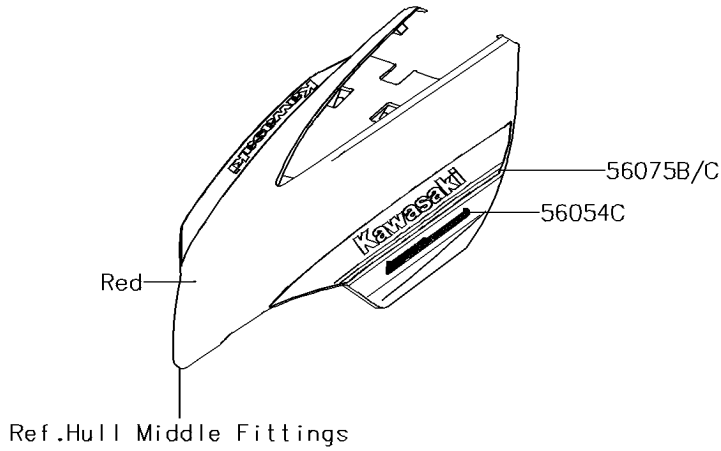

2017 JET SKI® ULTRA® 310X SE PARTS DIAGRAM

Decals(PHF)

F3880C

2017 JET SKI® ULTRA® 310X SE PARTS LIST

Decals(PHF)

ITEM NAME	PART NUMBER	QUANTITY
MARK,IMMOBILIZER (Ref # 56054)	56054-1333	1
MARK,SUPER CHARGED (Ref # 56054A)	56054-1334	1
MARK,GRIP,KAWASAKI (Ref # 56054B)	56054-1335	1
MARK,SUPERCHARGED (Ref # 56054C)	56054-1840	2
PATTERN,HULL,LH (Ref # 56075)	56075-2126	1
PATTERN,HULL,RH (Ref # 56075A)	56075-2127	1
PATTERN,HATCH COVER,LH,UPP (Ref # 56075B)	56075-2128	1
PATTERN,HATCH COVER,RH,UPP (Ref # 56075C)	56075-2129	1
PATTERN,DECK,FR,LH (Ref # 56075D)	56075-2130	1
PATTERN,DECK,RR,LH,UPP (Ref # 56075E)	56075-2131	1
PATTERN,DECK,RR,LH,LWR (Ref # 56075F)	56075-2132	1
PATTERN,DECK,FR,RH (Ref # 56075G)	56075-2133	1
PATTERN,DECK,RR,RH,UPP (Ref # 56075H)	56075-2134	1
PATTERN,DECK,RR,RH,LWR (Ref # 56075I)	56075-2135	1