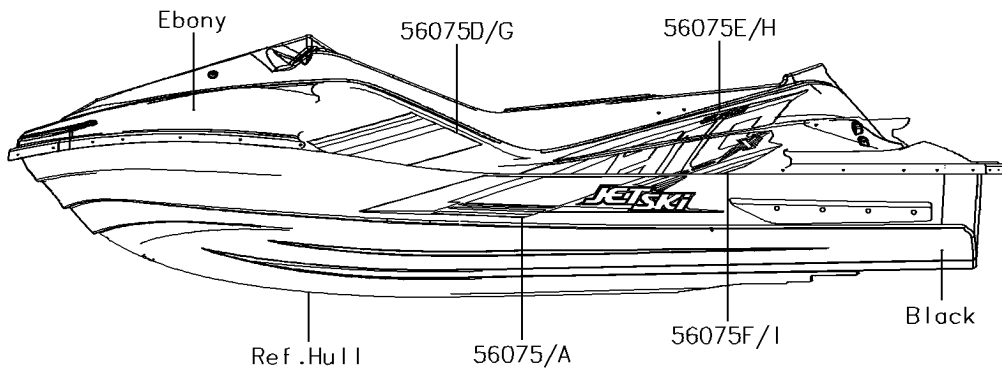

2017 JET SKI® ULTRA® 310X SE PARTS DIAGRAM

Decals(PHF)

F3880C

2017 JET SKI® ULTRA® 310X SE PARTS LIST

Decals(PHF)

ITEM NAME	PART NUMBER	QUANTITY
MARK,IMMOBILIZER (Ref # 56054)	56054-1333	1
MARK,SUPER CHARGED (Ref # 56054A)	56054-1334	1
MARK,GRIP,KAWASAKI (Ref # 56054B)	56054-1335	1
MARK,SUPERCHARGED (Ref # 56054C)	56054-1840	2
PATTERN,HULL,LH (Ref # 56075)	56075-2126	1
PATTERN,HULL,RH (Ref # 56075A)	56075-2127	1
PATTERN,HATCH COVER,LH,UPP (Ref # 56075B)	56075-2128	1
PATTERN,HATCH COVER,RH,UPP (Ref # 56075C)	56075-2129	1
PATTERN,DECK,FR,LH (Ref # 56075D)	56075-2130	1
PATTERN,DECK,RR,LH,UPP (Ref # 56075E)	56075-2131	1
PATTERN,DECK,RR,LH,LWR (Ref # 56075F)	56075-2132	1
PATTERN,DECK,FR,RH (Ref # 56075G)	56075-2133	1
PATTERN,DECK,RR,RH,UPP (Ref # 56075H)	56075-2134	1
PATTERN,DECK,RR,RH,LWR (Ref # 56075I)	56075-2135	1