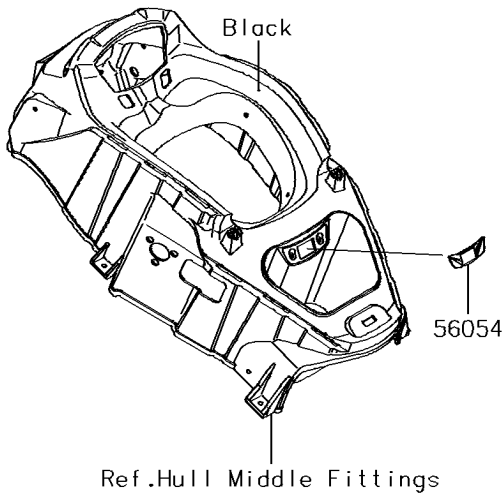

2017 JET SKI® ULTRA® 310X SE PARTS DIAGRAM

Decals(PHF)

F3880C

2017 JET SKI® ULTRA® 310X SE PARTS LIST

Decals(PHF)

ITEM NAME	PART NUMBER	QUANTITY
MARK,IMMOBILIZER (Ref # 56054)	56054-1333	1
MARK,SUPER CHARGED (Ref # 56054A)	56054-1334	1
MARK,GRIP,KAWASAKI (Ref # 56054B)	56054-1335	1
MARK,SUPERCHARGED (Ref # 56054C)	56054-1840	2
PATTERN,HULL,LH (Ref # 56075)	56075-2126	1
PATTERN,HULL,RH (Ref # 56075A)	56075-2127	1
PATTERN,HATCH COVER,LH,UPP (Ref # 56075B)	56075-2128	1
PATTERN,HATCH COVER,RH,UPP (Ref # 56075C)	56075-2129	1
PATTERN,DECK,FR,LH (Ref # 56075D)	56075-2130	1
PATTERN,DECK,RR,LH,UPP (Ref # 56075E)	56075-2131	1
PATTERN,DECK,RR,LH,LWR (Ref # 56075F)	56075-2132	1
PATTERN,DECK,FR,RH (Ref # 56075G)	56075-2133	1
PATTERN,DECK,RR,RH,UPP (Ref # 56075H)	56075-2134	1
PATTERN,DECK,RR,RH,LWR (Ref # 56075I)	56075-2135	1