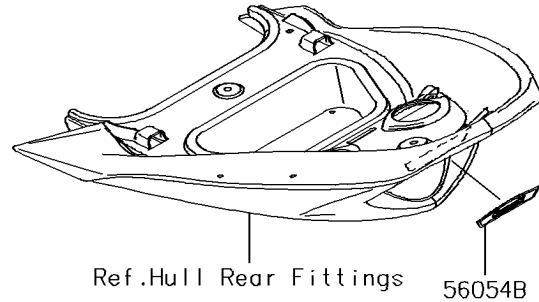

2017 JET SKI® ULTRA® 310X SE PARTS DIAGRAM

Decals(PHF)

F3880C

2017 JET SKI® ULTRA® 310X SE PARTS LIST

Decals(PHF)

ITEM NAME	PART NUMBER	QUANTITY
MARK,IMMOBILIZER (Ref # 56054)	56054-1333	1
MARK,SUPER CHARGED (Ref # 56054A)	56054-1334	1
MARK,GRIP,KAWASAKI (Ref # 56054B)	56054-1335	1
MARK,SUPERCHARGED (Ref # 56054C)	56054-1840	2
PATTERN,HULL,LH (Ref # 56075)	56075-2126	1
PATTERN,HULL,RH (Ref # 56075A)	56075-2127	1
PATTERN,HATCH COVER,LH,UPP (Ref # 56075B)	56075-2128	1
PATTERN,HATCH COVER,RH,UPP (Ref # 56075C)	56075-2129	1
PATTERN,DECK,FR,LH (Ref # 56075D)	56075-2130	1
PATTERN,DECK,RR,LH,UPP (Ref # 56075E)	56075-2131	1
PATTERN,DECK,RR,LH,LWR (Ref # 56075F)	56075-2132	1
PATTERN,DECK,FR,RH (Ref # 56075G)	56075-2133	1
PATTERN,DECK,RR,RH,UPP (Ref # 56075H)	56075-2134	1
PATTERN,DECK,RR,RH,LWR (Ref # 56075I)	56075-2135	1