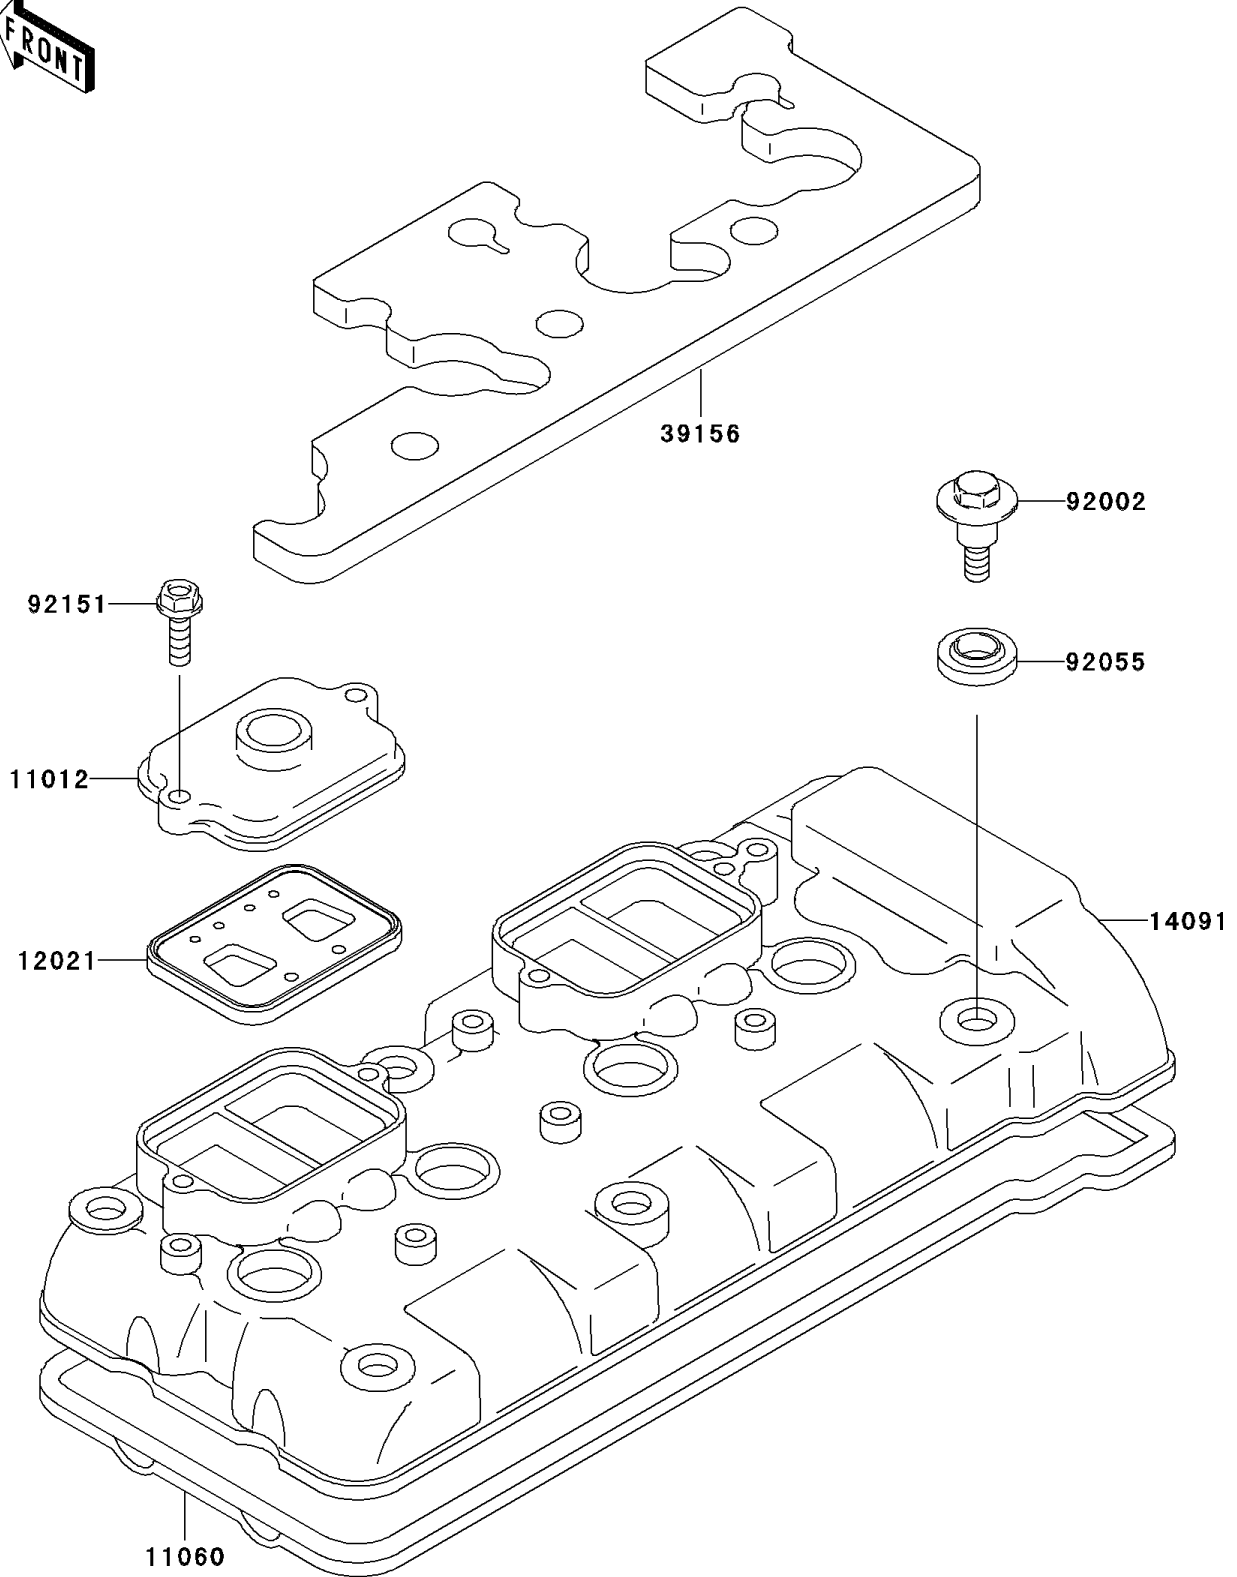

2006 ZZR600 PARTS DIAGRAM

Cylinder Head Cover

E1112

2006 ZZR600 PARTS LIST

Cylinder Head Cover

ITEM NAME	PART NUMBER	QUANTITY
-----------	-------------	----------