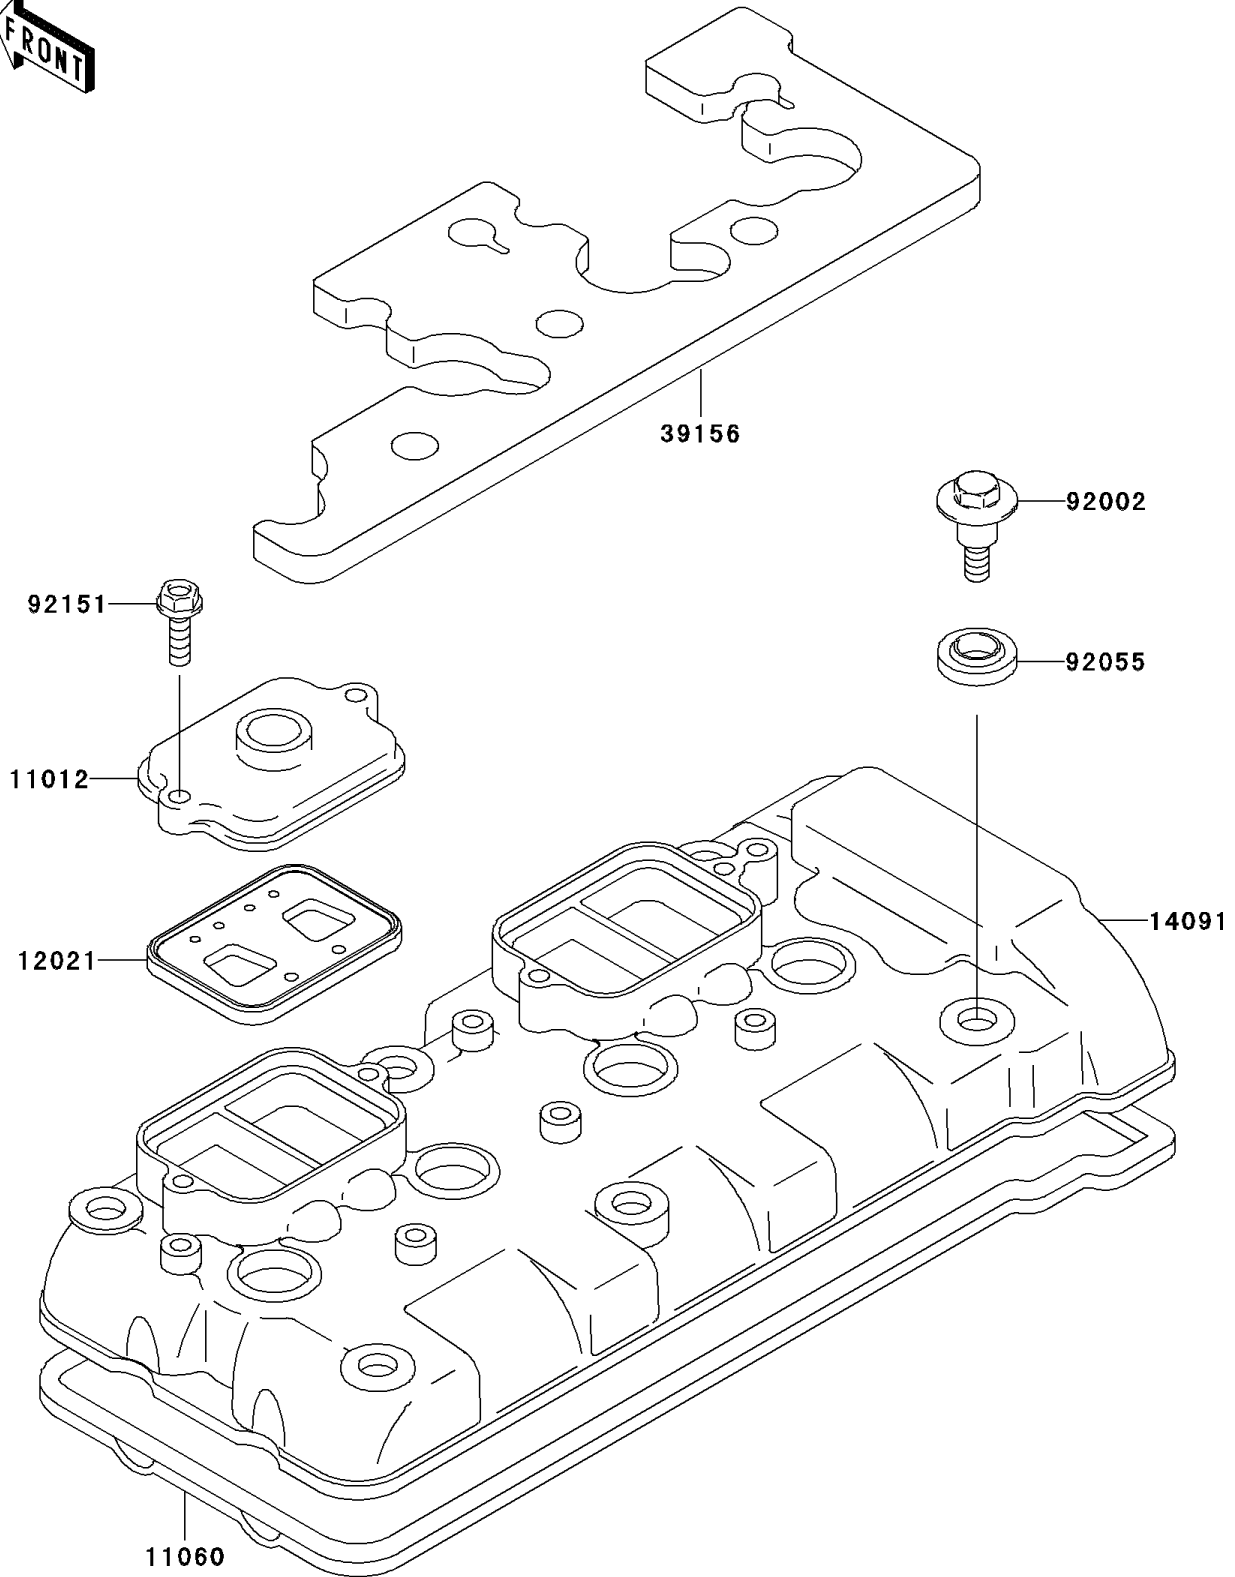

2006 ZZR600 PARTS DIAGRAM

Cylinder Head Cover

E1112

2006 ZZR600 PARTS LIST

Cylinder Head Cover

ITEM NAME	PART NUMBER	QUANTITY
CAP, REED VALVE (Ref # 11012)	11012-1758	2
GASKET, HEAD COVER (Ref # 11060)	11060-1667	1
VALVE-ASSY-REED (Ref # 12021)	12021-1119	2
COVER, CYLINDER HEAD (Ref # 14091)	14091-1140	1
PAD (Ref # 39156)	39156-1455	1
BOLT, FLANGED, 6X22.5 (Ref # 92002)	92002-1327	6
RING-O, HEAD COVER BOLT (Ref # 92055)	92055-1352	6
BOLT, 6X20 (Ref # 92151)	92151-1407	4