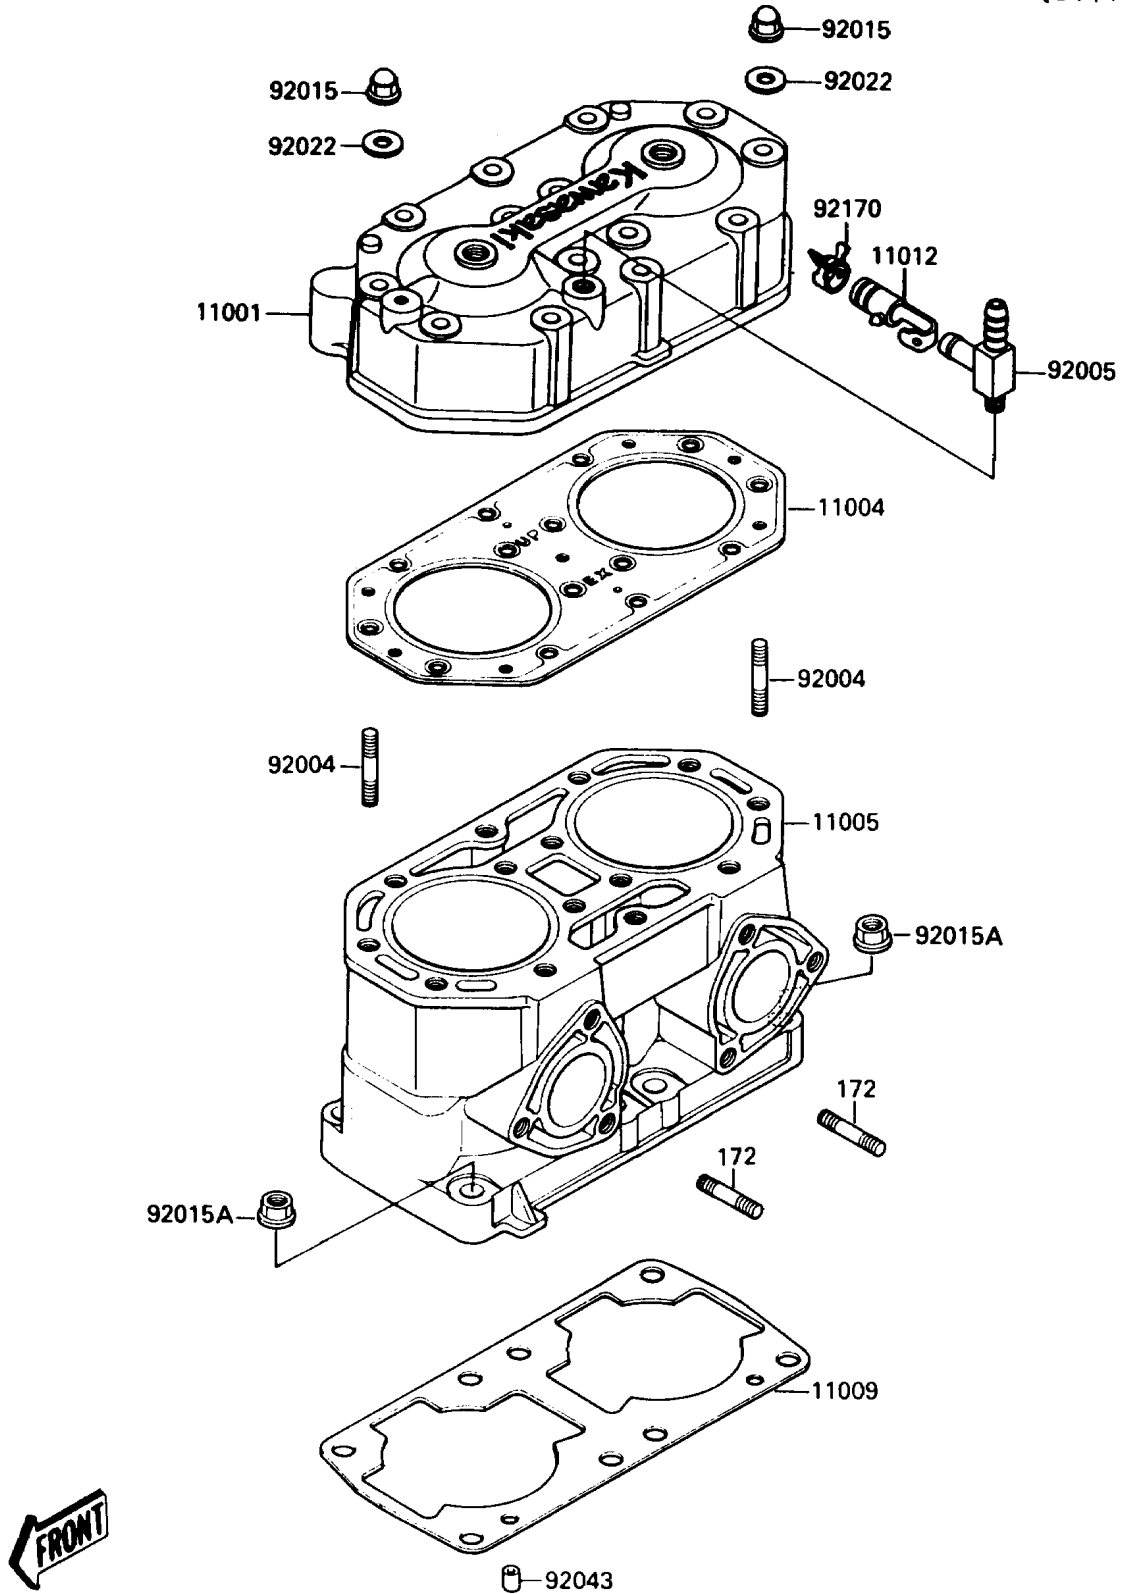

1990 650 SX PARTS DIAGRAM

Cylinder Head/Cylinder

(E1110)

1990 650 SX PARTS LIST

Cylinder Head/Cylinder

ITEM NAME	PART NUMBER	QUANTITY
HEAD-CYLINDER (Ref # 11001)	11001-3712	1
GASKET-HEAD (Ref # 11004)	11004-3704	1
CYLINDER-ENGINE (Ref # 11005)	11005-3708	1
GASKET,CYLINDER BASE (Ref # 11009)	11009-3719	1
CAP (Ref # 11012)	11012-3744	1
BOLT-STUD (Ref # 172)	172R0830	6
STUD,8X43 (Ref # 92004)	92004-3715	14
FITTING (Ref # 92005)	92005-3704	1
NUT,CAP,8MM (Ref # 92015)	92015-1371	14
NUT,10MM (Ref # 92015A)	92015-3708	8
WASHER,8.2X18X1.5 (Ref # 92022)	92022-1964	14
PIN,DOWEL,6.3X8X14 (Ref # 92043)	92042-007	2
CLAMP (Ref # 92170)	92170-3714	1