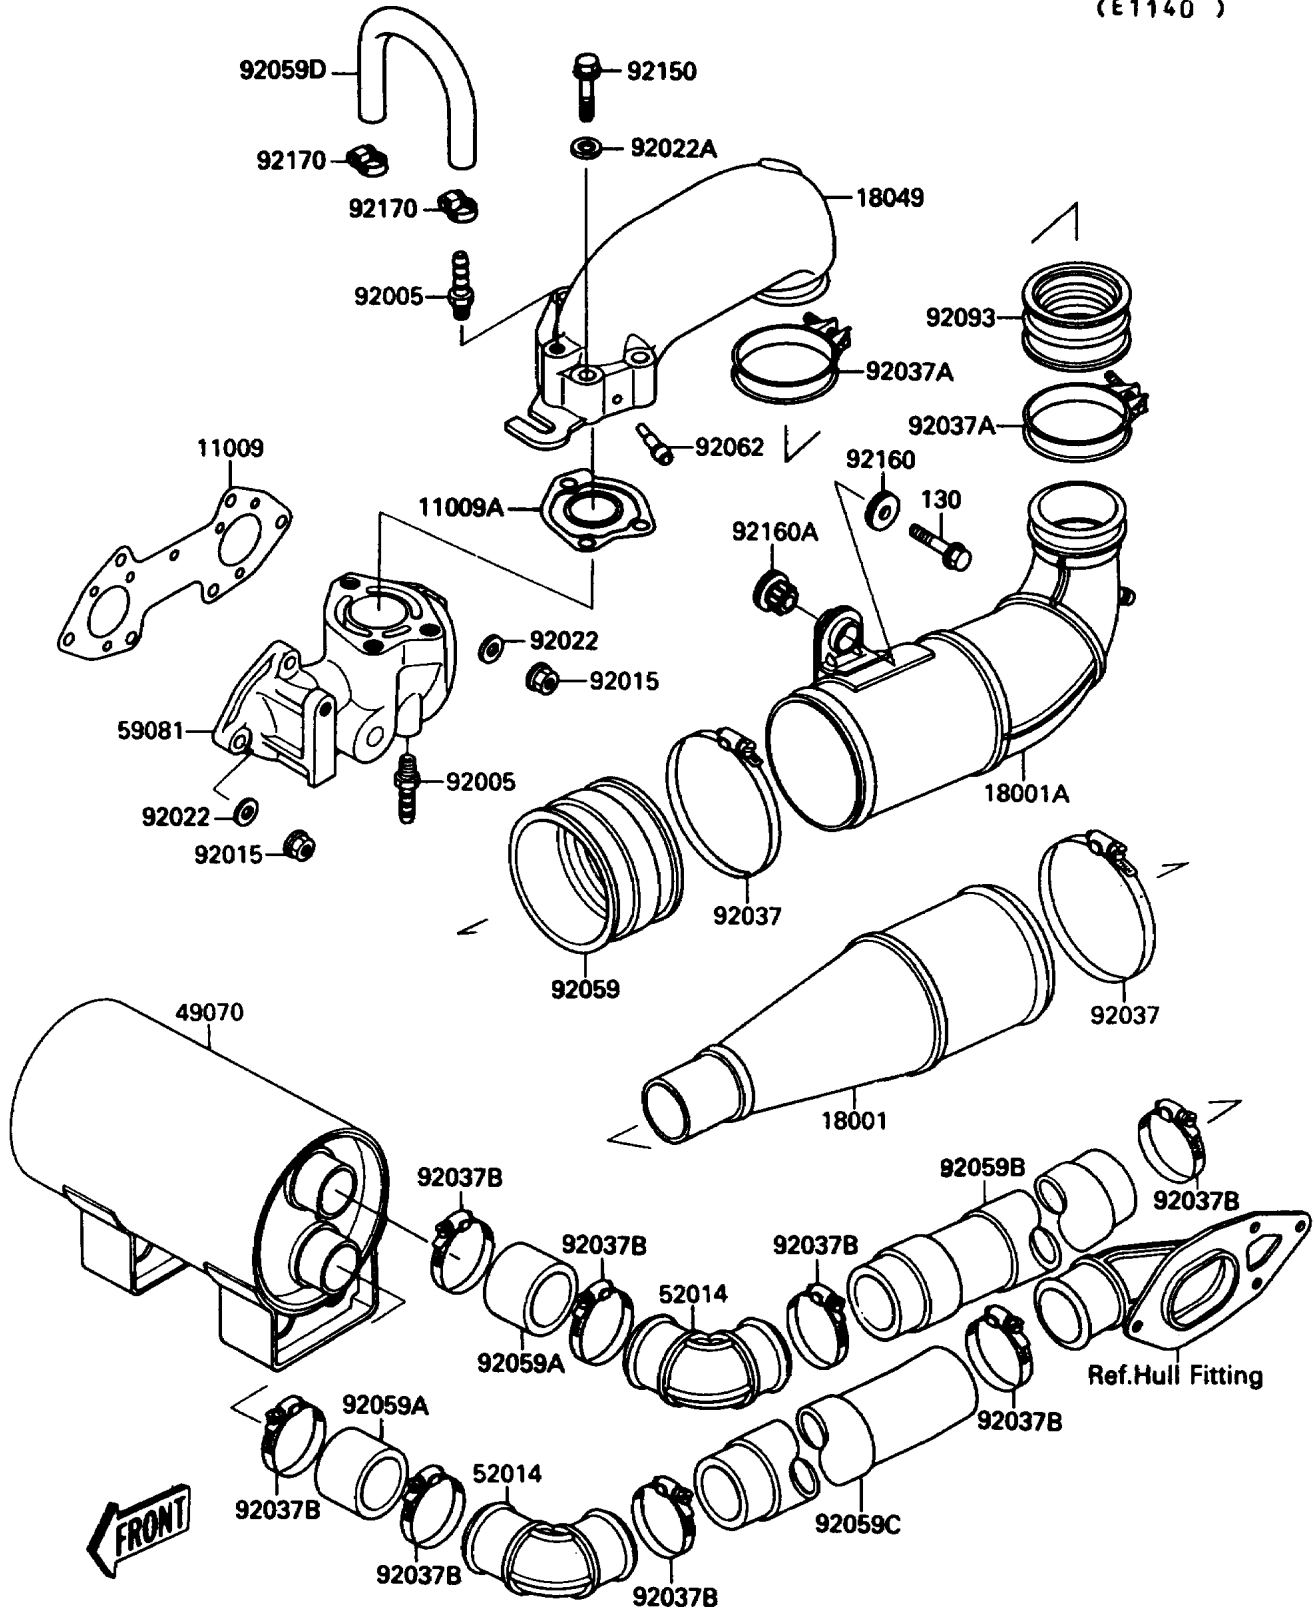

1989 650 SX PARTS DIAGRAM

Muffler(s)

(E1140)

1989 650 SX PARTS LIST

Muffler(s)

ITEM NAME	PART NUMBER	QUANTITY
GASKET (Ref # 11009)	11009-3722	1
GASKET,EXHAUST PIPE (Ref # 11009A)	11009-3752	1
BOLT-FLANGED (Ref # 130)	130Z0845	1
MUFFLER,BODY (Ref # 18001)	18001-3716	1
MUFFLER (Ref # 18001A)	18001-3720	1
PIPE-EXHAUST (Ref # 18049)	18049-3713	1
MUFFLER-COMP (Ref # 49070)	49070-3710	1
ELBOW (Ref # 52014)	52014-3702	2
MANIFOLD-EXHAUST (Ref # 59081)	59081-3705	1
FITTING,HOSE (Ref # 92005)	92005-3001	2
NUT,8MM (Ref # 92015)	92015-3709	6
WASHER,8.2X18X1.5 (Ref # 92022)	92022-1964	6
WASHER,10.2X20X1.5 (Ref # 92022A)	92022-3742	3
CLAMP,MAX120.7MM (Ref # 92037)	92037-3733	2
CLAMP,68MM (Ref # 92037A)	92037-3740	2
CLAMP (Ref # 92037B)	92037-509	8
TUBE,MUFFLER CONNECTING (Ref # 92059)	92059-3767	1
TUBE (Ref # 92059A)	92059-3807	2
TUBE (Ref # 92059B)	92059-3808	1
TUBE (Ref # 92059C)	92059-3809	1
TUBE (Ref # 92059D)	92059-3816	1
NOZZLE (Ref # 92062)	92062-3705	1
SEAL (Ref # 92093)	92093-3705	1
BOLT,10X50 (Ref # 92150)	92150-3723	3
DAMPER,MUFFLER (Ref # 92160)	92160-3701	1
DAMPER,MUFFLER MOUNT (Ref # 92160A)	92160-3702	1
CLAMP (Ref # 92170)	92170-3718	2