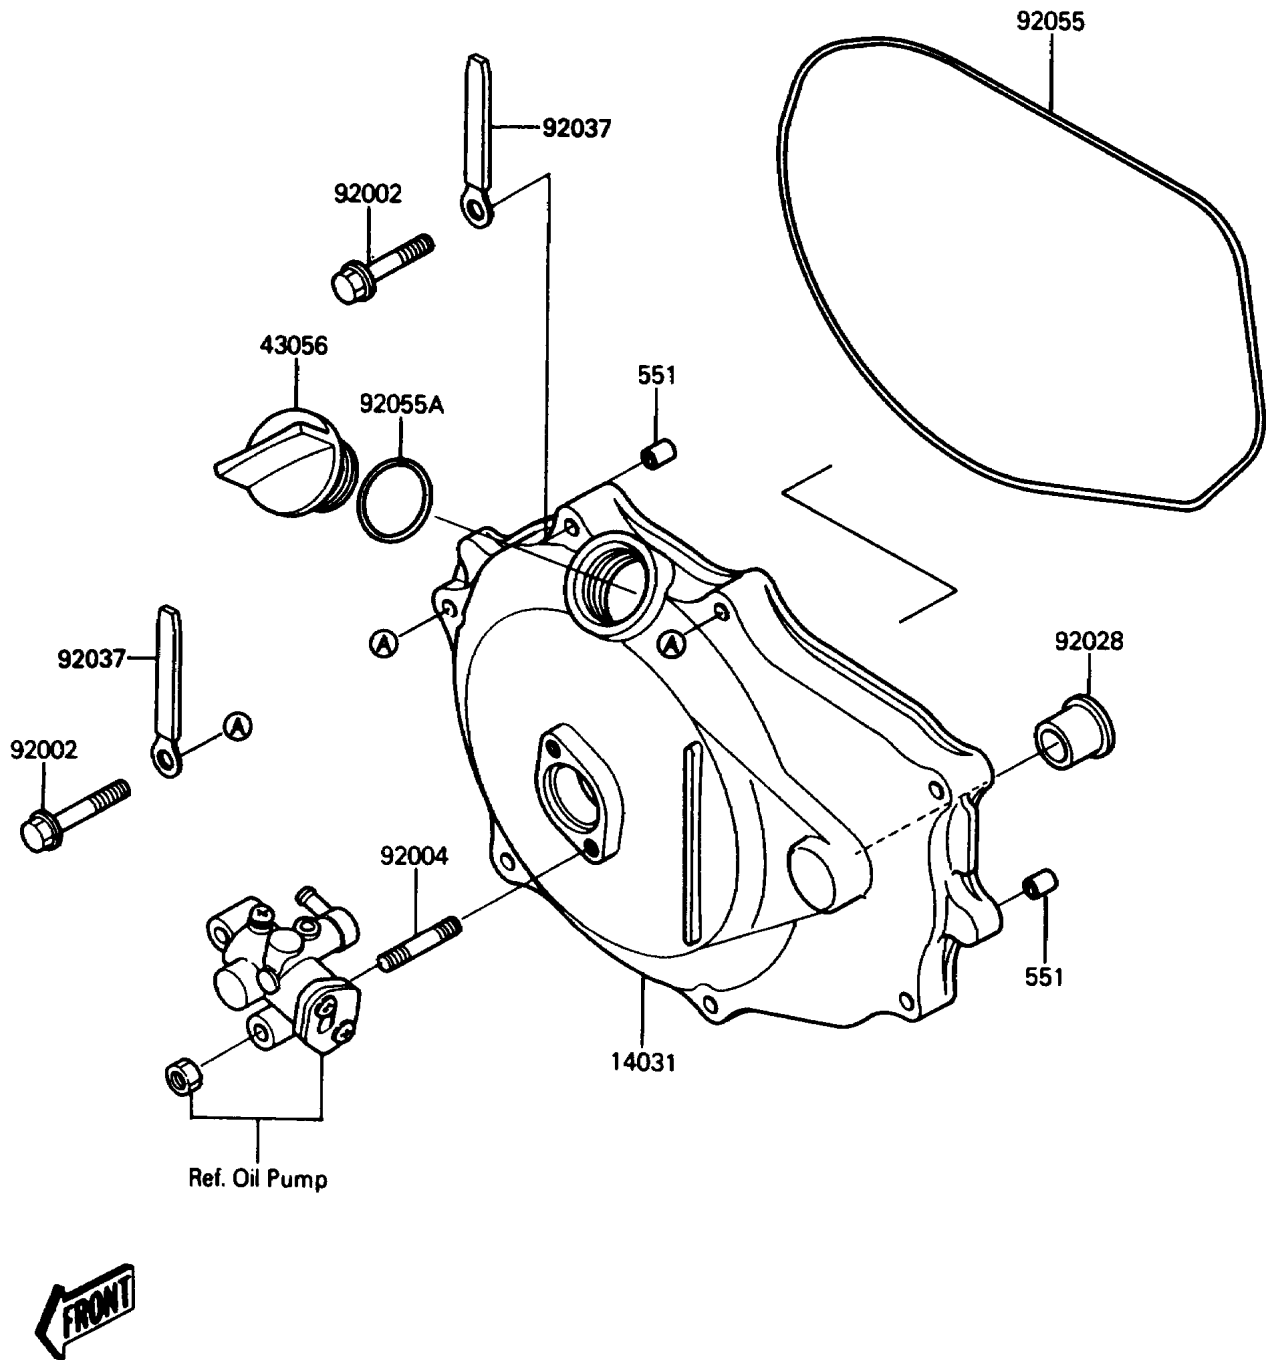

# 1989 650 SX PARTS DIAGRAM

Engine Cover(s)

(E1431 )

## 1989 650 SX PARTS LIST

### Engine Cover(s)

ITEM NAME	PART NUMBER	QUANTITY
COVER-GENERATOR (Ref # 14031)	14031-3706	1
BREATHER-BRAKE (Ref # 43056)	43056-502	1
PIN-DOWEL (Ref # 551)	551R0812	2
BOLT,6X30 (Ref # 92002)	92002-3726	7
STUD (Ref # 92004)	92004-3710	2
BUSHING (Ref # 92028)	92028-3718	1
CLAMP,L=100 (Ref # 92037)	92037-3736	3
RING-O,GENERATOR COVER (Ref # 92055)	92055-3712	1
RING-O (Ref # 92055A)	92055-515	1