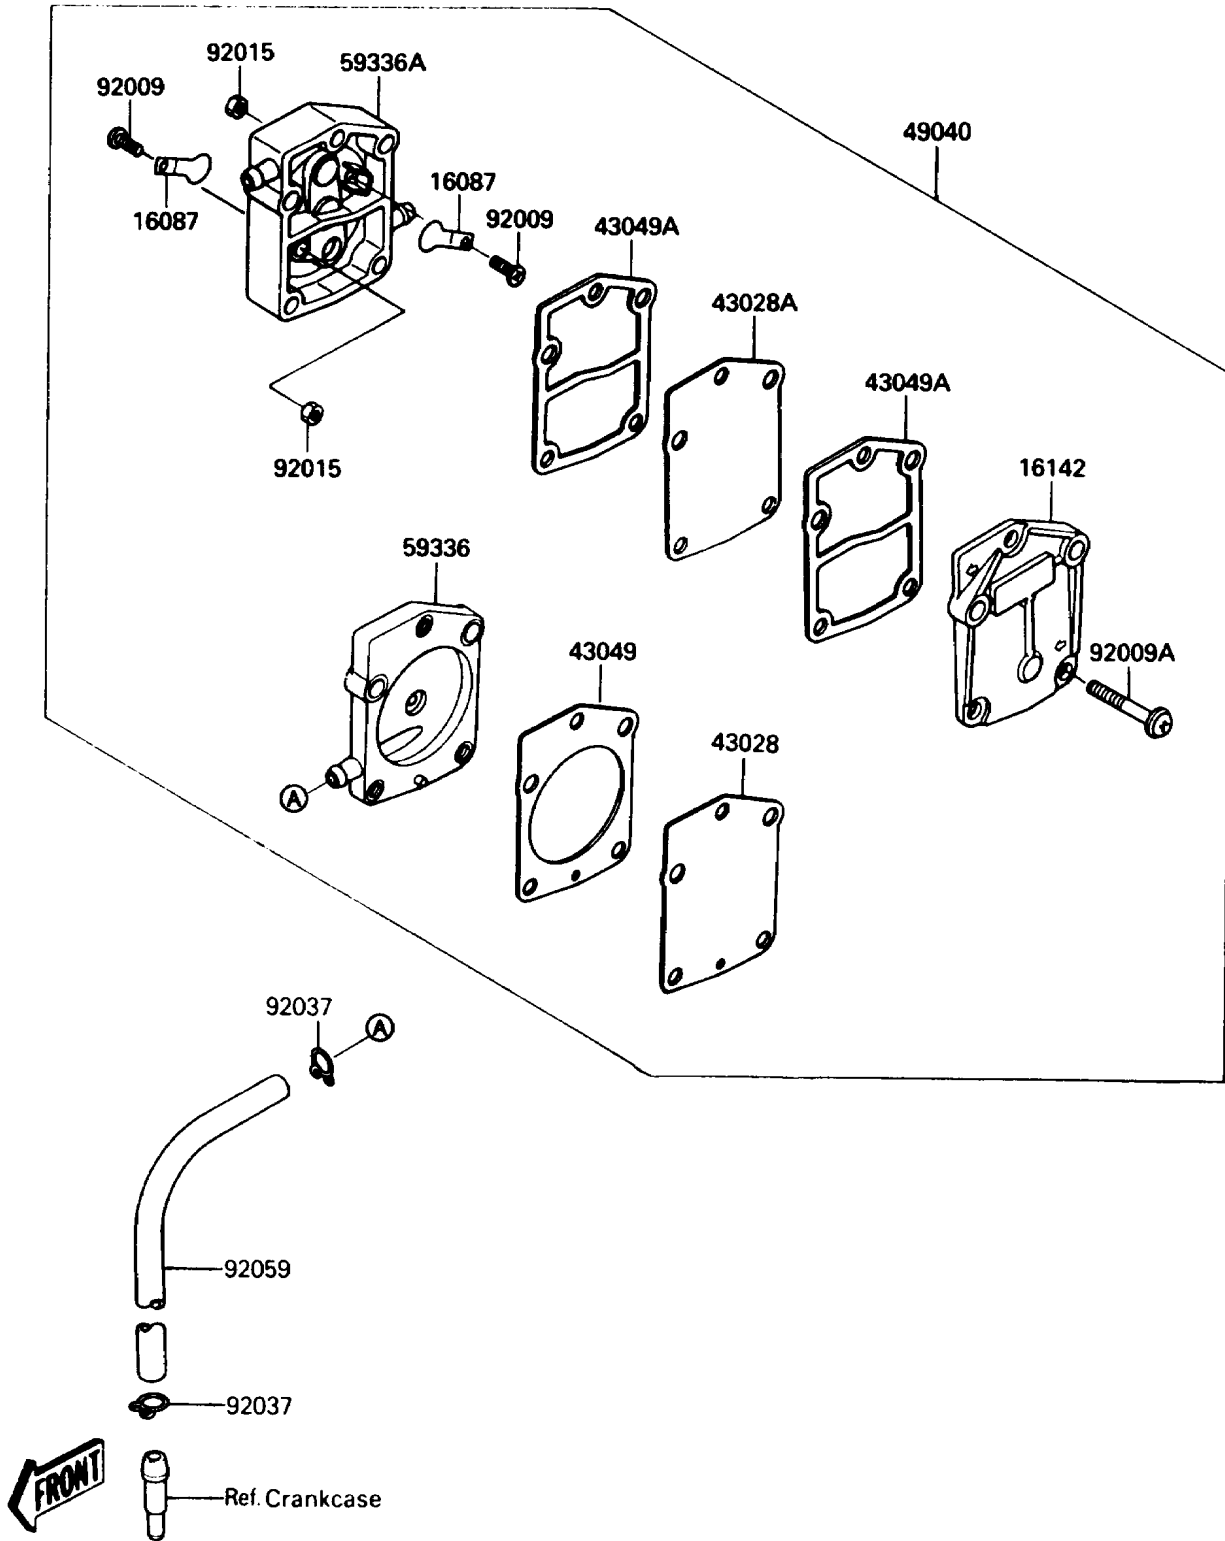

1989 650 SX PARTS DIAGRAM

Fuel Pump

(E1520)

1989 650 SX PARTS LIST

Fuel Pump

ITEM NAME	PART NUMBER	QUANTITY
VALVE-CHECK,FUEL PUMP (Ref # 16087)	16087-3701	2
COVER-PUMP,FUEL (Ref # 16142)	16142-3702	1
DIAPHRAGM,PULSE (Ref # 43028)	43028-3702	1
DIAPHRAGM,FUEL (Ref # 43028A)	43028-3703	1
PACKING,PULSE CASE (Ref # 43049)	43049-3705	1
PACKING,FUEL COVER (Ref # 43049A)	43049-3706	2
PUMP-FUEL (Ref # 49040)	49040-3706	1
CASE-PUMP,PULSE (Ref # 59336)	59336-3704	1
CASE-PUMP,BODY (Ref # 59336A)	59336-3707	1
SCREW,3X6 (Ref # 92009)	92009-3707	2
SCREW,5X28 (Ref # 92009A)	92009-3767	3
NUT,3MM (Ref # 92015)	92015-3731	2
CLAMP,11MM (Ref # 92037)	92037-3723	2
TUBE,PULSE,5.8X10.8X330 (Ref # 92059)	92059-3812	1