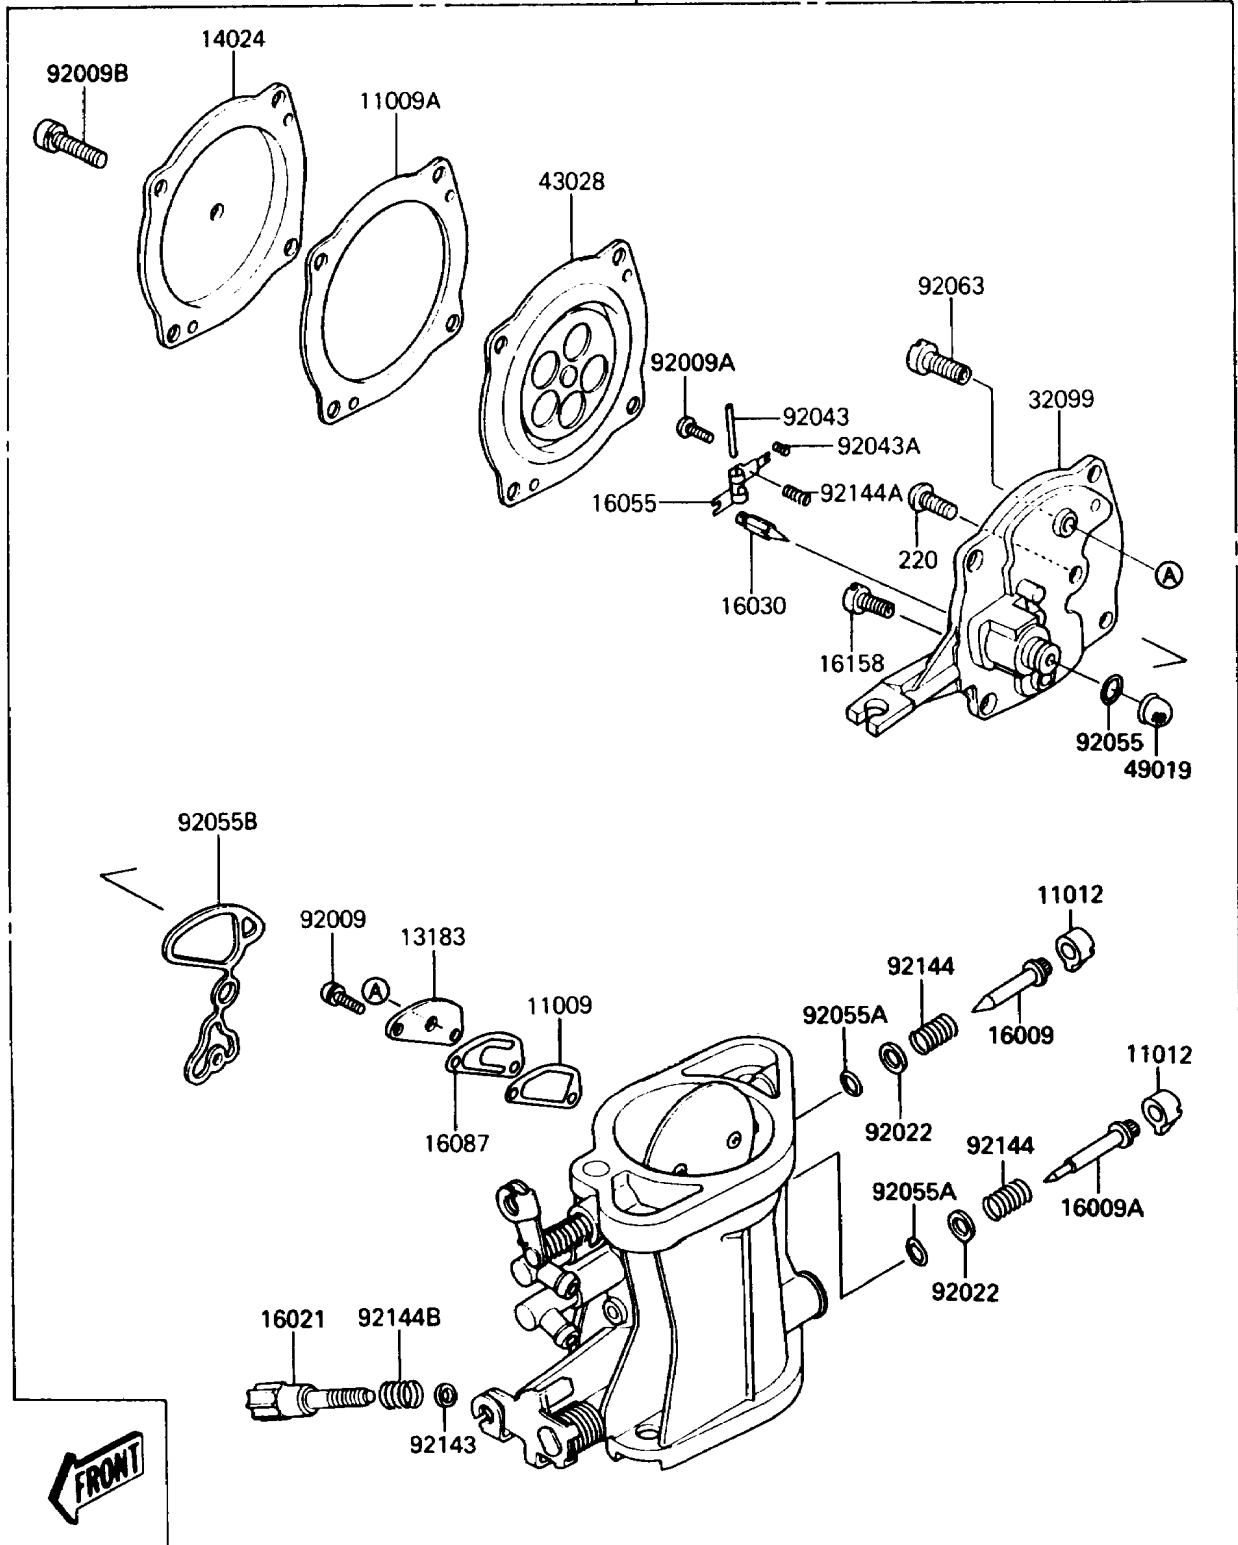

1989 650 SX PARTS DIAGRAM

Carburetor

15001/A

(E1611)

1989 650 SX PARTS LIST

Carburetor

ITEM NAME	PART NUMBER	QUANTITY
GASKET,CHOKE VALVE (Ref # 11009)	11009-3729	1
GASKET,DIAPHRAGM (Ref # 11009A)	11009-3730	1
CAP,JET NEEDLE (Ref # 11012)	11012-3727	2
PLATE (Ref # 13183)	13183-3707	1
COVER,CARBURETOR (Ref # 14024)	14024-3720	1
CARBURETOR-ASSY (Ref # 15001)	15001-3725	1
NEEDLE-JET,HIGH SPEED (Ref # 16009)	16009-3705	1
NEEDLE-JET,LOW SPEED (Ref # 16009A)	16009-3706	1
SCREW-THROTTLE STOP (Ref # 16021)	16021-3702	1
VALVE-FLOAT (Ref # 16030)	16030-3701	1
ARM-FLOAT (Ref # 16055)	16055-3701	1
VALVE-CHECK (Ref # 16087)	16087-3702	1
JET-SLOW,#48 (Ref # 16158)	16158-3701	1
SCREW-PAN-CROS (Ref # 220)	220D0408	1
CASE,CARBURETOR (Ref # 32099)	32099-3729	1
DIAPHRAGM,CARBURETOR (Ref # 43028)	43028-3704	1
FILTER-FUEL,STRAINER (Ref # 49019)	49019-3707	1
SCREW,3X6 (Ref # 92009)	92009-3710	2
SCREW,3X6 (Ref # 92009A)	92009-3712	1
SCREW,4X16 (Ref # 92009B)	92009-3739	4
WASHER,ADJUST SCREW (Ref # 92022)	92022-3745	2
PIN,FLOAT (Ref # 92043)	92043-1209	1
PIN,THROTTLE STOP SCREW (Ref # 92043A)	92043-3712	1
RING-O (Ref # 92055)	92055-1246	1
RING-O,ADJUST SCREW (Ref # 92055A)	92055-3713	2
RING-O (Ref # 92055B)	92055-3720	1
JET-MAIN,2ND,#125 (Ref # 92063)	92063-1069	1
COLLAR,THROTTLE STOP SCREW (Ref # 92143)	92143-3709	1
SPRING,ADJUST SCREW (Ref # 92144)	92144-3704	2

1989 650 SX PARTS LIST

Carburetor

ITEM NAME	PART NUMBER	QUANTITY
SPRING,FLOAT VALVE (Ref # 92144A)	92144-3705	1
SPRING,THROTTLE STOP SCREW (Ref # 92144B)	92144-3706	1