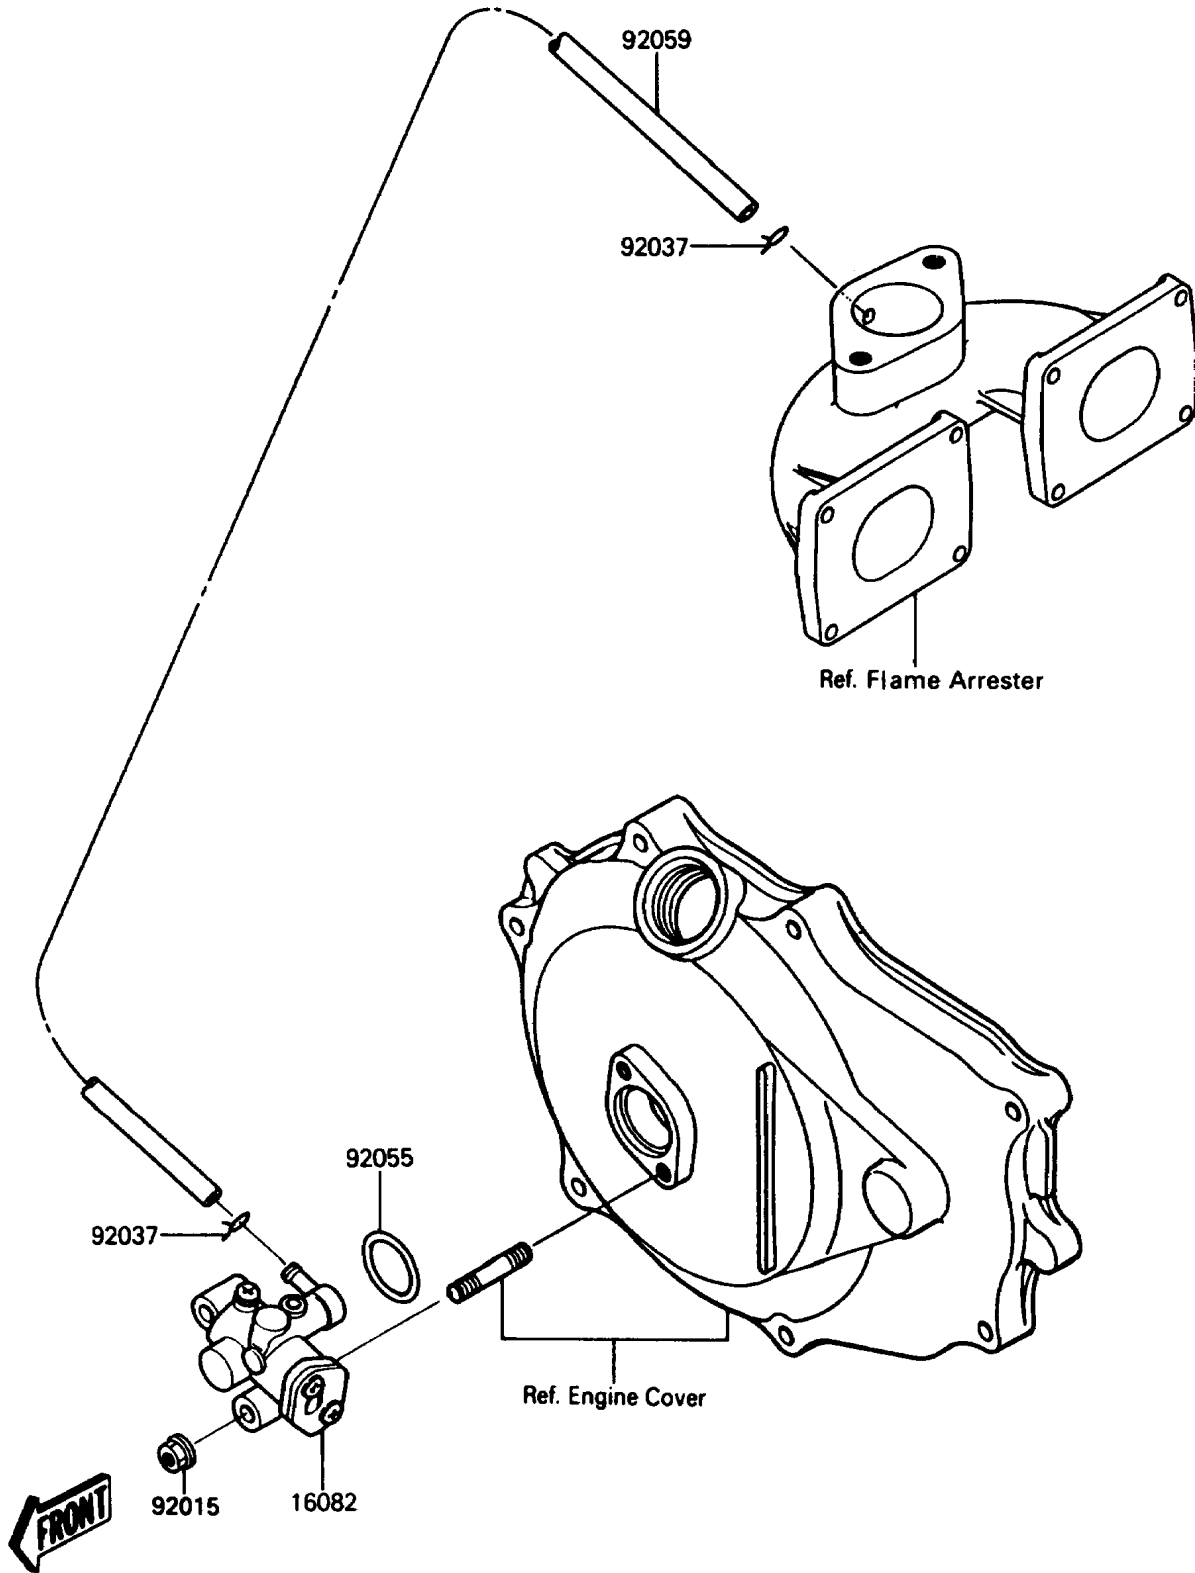

1989 650 SX PARTS DIAGRAM

Oil Pump

(E1710)

1989 650 SX PARTS LIST

Oil Pump

ITEM NAME	PART NUMBER	QUANTITY
PUMP-ASSY-OIL (Ref # 16082)	16082-3710	1
NUT,6MM (Ref # 92015)	92015-3767	2
CLAMP (Ref # 92037)	92037-3722	2
RING-O,19.5X1.5 (Ref # 92055)	92055-055	1
TUBE,3X6X380 (Ref # 92059)	92059-3755	1