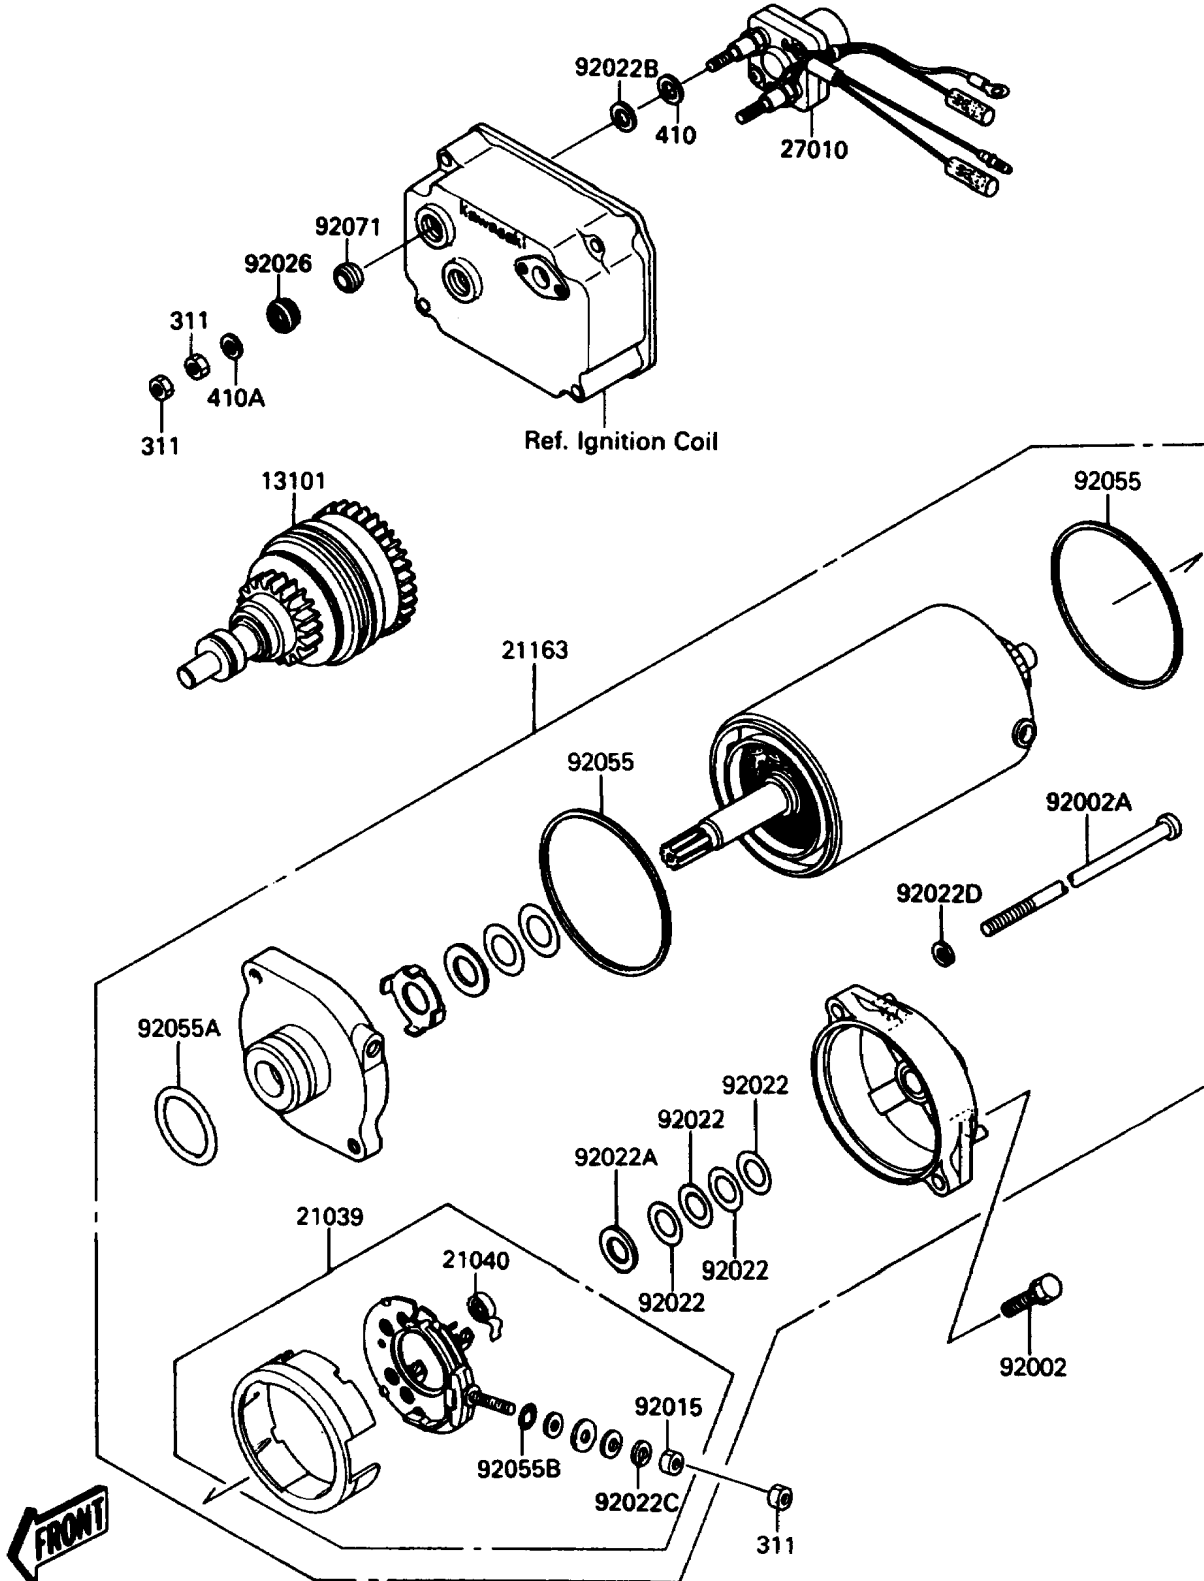

1990 650 SX PARTS DIAGRAM

Starter Motor

(E1840)

1990 650 SX PARTS LIST

Starter Motor

ITEM NAME	PART NUMBER	QUANTITY
GEAR-ASSY (Ref # 13101)	13101-3701	1
BRUSH,CARBON (Ref # 21039)	21039-3702	1
SPRING-BRUSH (Ref # 21040)	21040-1003	4
STARTER-ELECTRIC (Ref # 21163)	21163-3702	1
SWITCH,STARTER RELAY (Ref # 27010)	27010-3705	1
NUT-HEX,6MM (Ref # 311)	311R0600	5
WASHER-PLAIN-SMALL,10MM (Ref # 410)	410B1000	2
WASHER-PLAIN-SMALL,6MM (Ref # 410A)	410S0600	2
BOLT,6X25 (Ref # 92002)	92002-3714	2
BOLT (Ref # 92002A)	92002-3744	2
NUT,6MM (Ref # 92015)	92015-3710	1
WASHER,9.1X18X0.2 (Ref # 92022)	21025-011	4
WASHER,9.1X18X0.8 (Ref # 92022A)	92022-1132	1
WASHER (Ref # 92022B)	92022-3035	2
WASHER,6MM (Ref # 92022C)	92022-3711	1
WASHER,SPRING,5MM (Ref # 92022D)	92022-3712	2
SPACER (Ref # 92026)	92026-3703	2
RING-O,64MM (Ref # 92055)	92055-1086	2
RING-O (Ref # 92055A)	92055-1276	1
RING-O,4.5X2.0 (Ref # 92055B)	92055-1370	1
GROMMET (Ref # 92071)	92071-3004	2