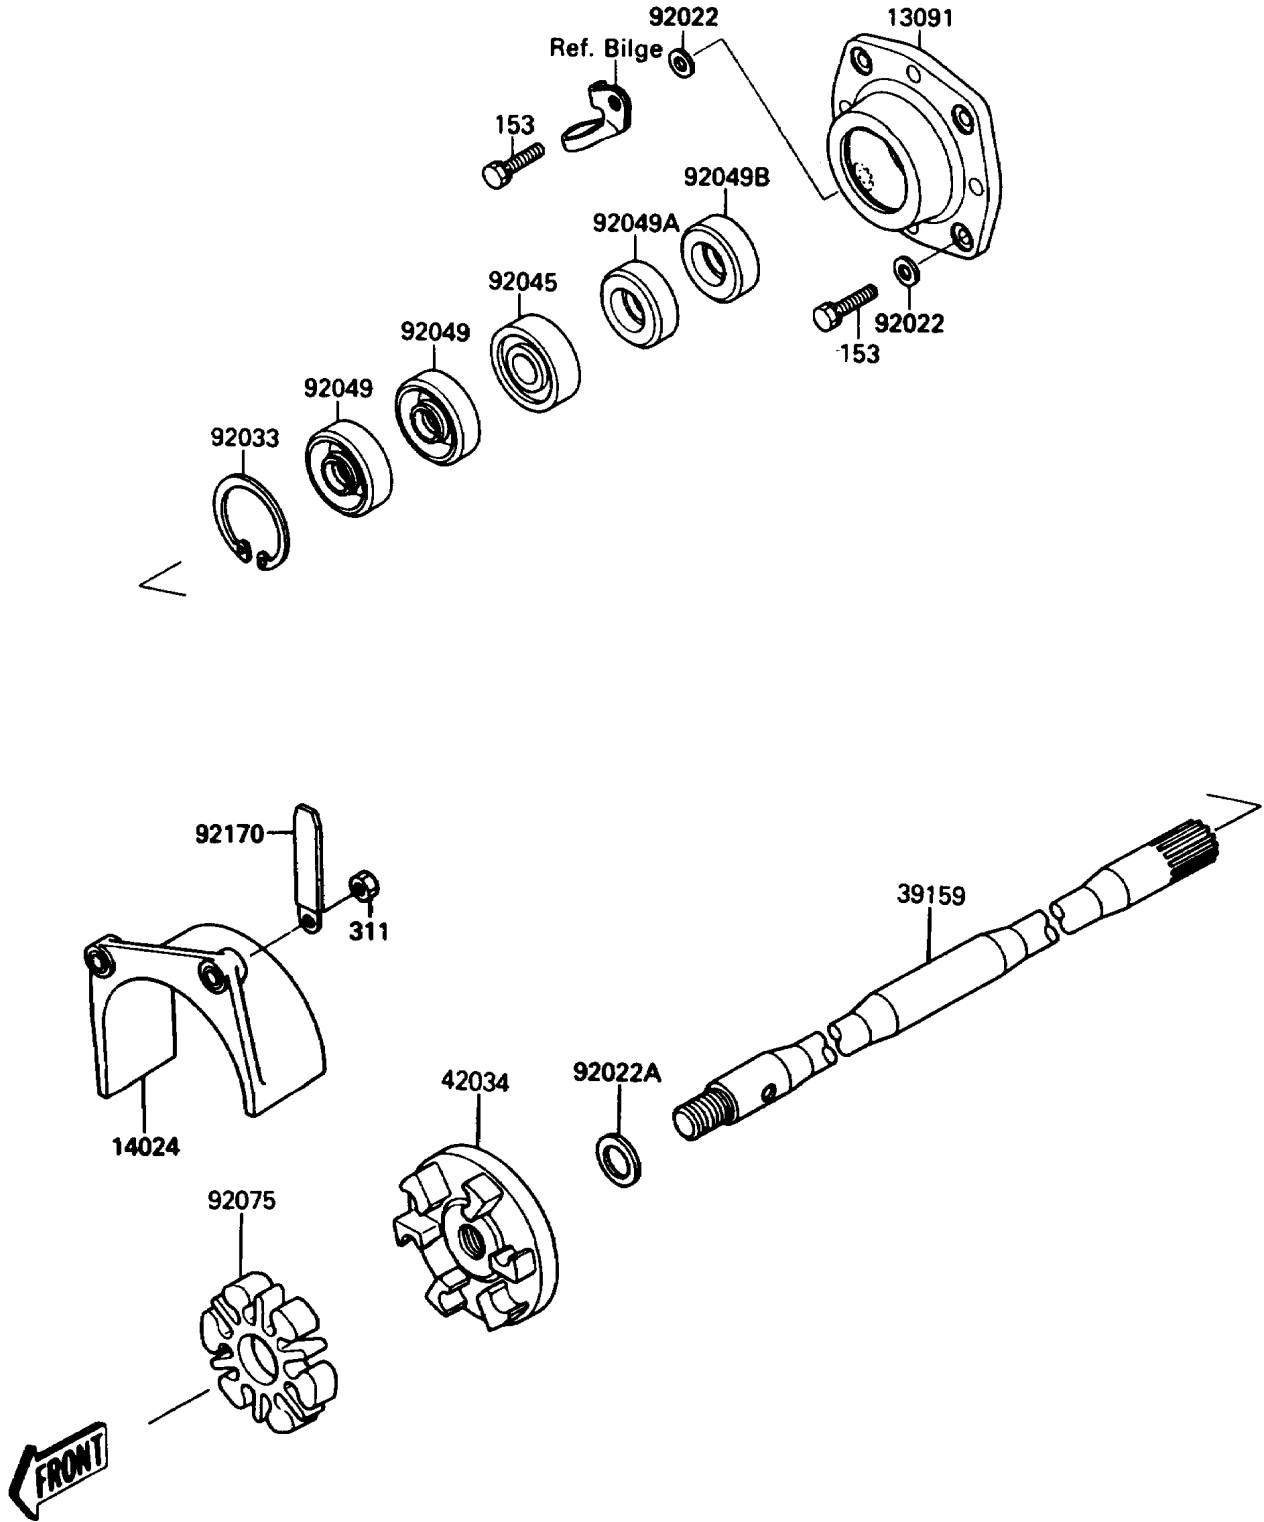

1989 650 SX PARTS DIAGRAM

Drive Shaft

(E3134)

1989 650 SX PARTS LIST

Drive Shaft

ITEM NAME	PART NUMBER	QUANTITY
HOLDER (Ref # 13091)	13091-3730	1
COVER,COUPLING (Ref # 14024)	14024-3728	1
BOLT-WS-SMALL (Ref # 153)	153R0825	4
NUT-HEX,6MM (Ref # 311)	311R0600	2
SHAFT-DRIVE (Ref # 39159)	39159-3703	1
COUPLING (Ref # 42034)	42034-3705	1
WASHER,8.2X18X1.5 (Ref # 92022)	92022-1964	4
WASHER,18X26X2.0 (Ref # 92022A)	92022-3728	1
RING-SNAP,42MM (Ref # 92033)	92033-3713	1
BEARING-BALL,60042RD (Ref # 92045)	92045-3705	1
SEAL-OIL,S620426 (Ref # 92049)	92049-3707	2
SEAL-OIL,SCY20368 (Ref # 92049A)	92050-502	1
SEAL-OIL,SC20367 (Ref # 92049B)	92050-503	1
DAMPER,COUPLING (Ref # 92075)	92075-520	1
CLAMP (Ref # 92170)	92170-3705	2