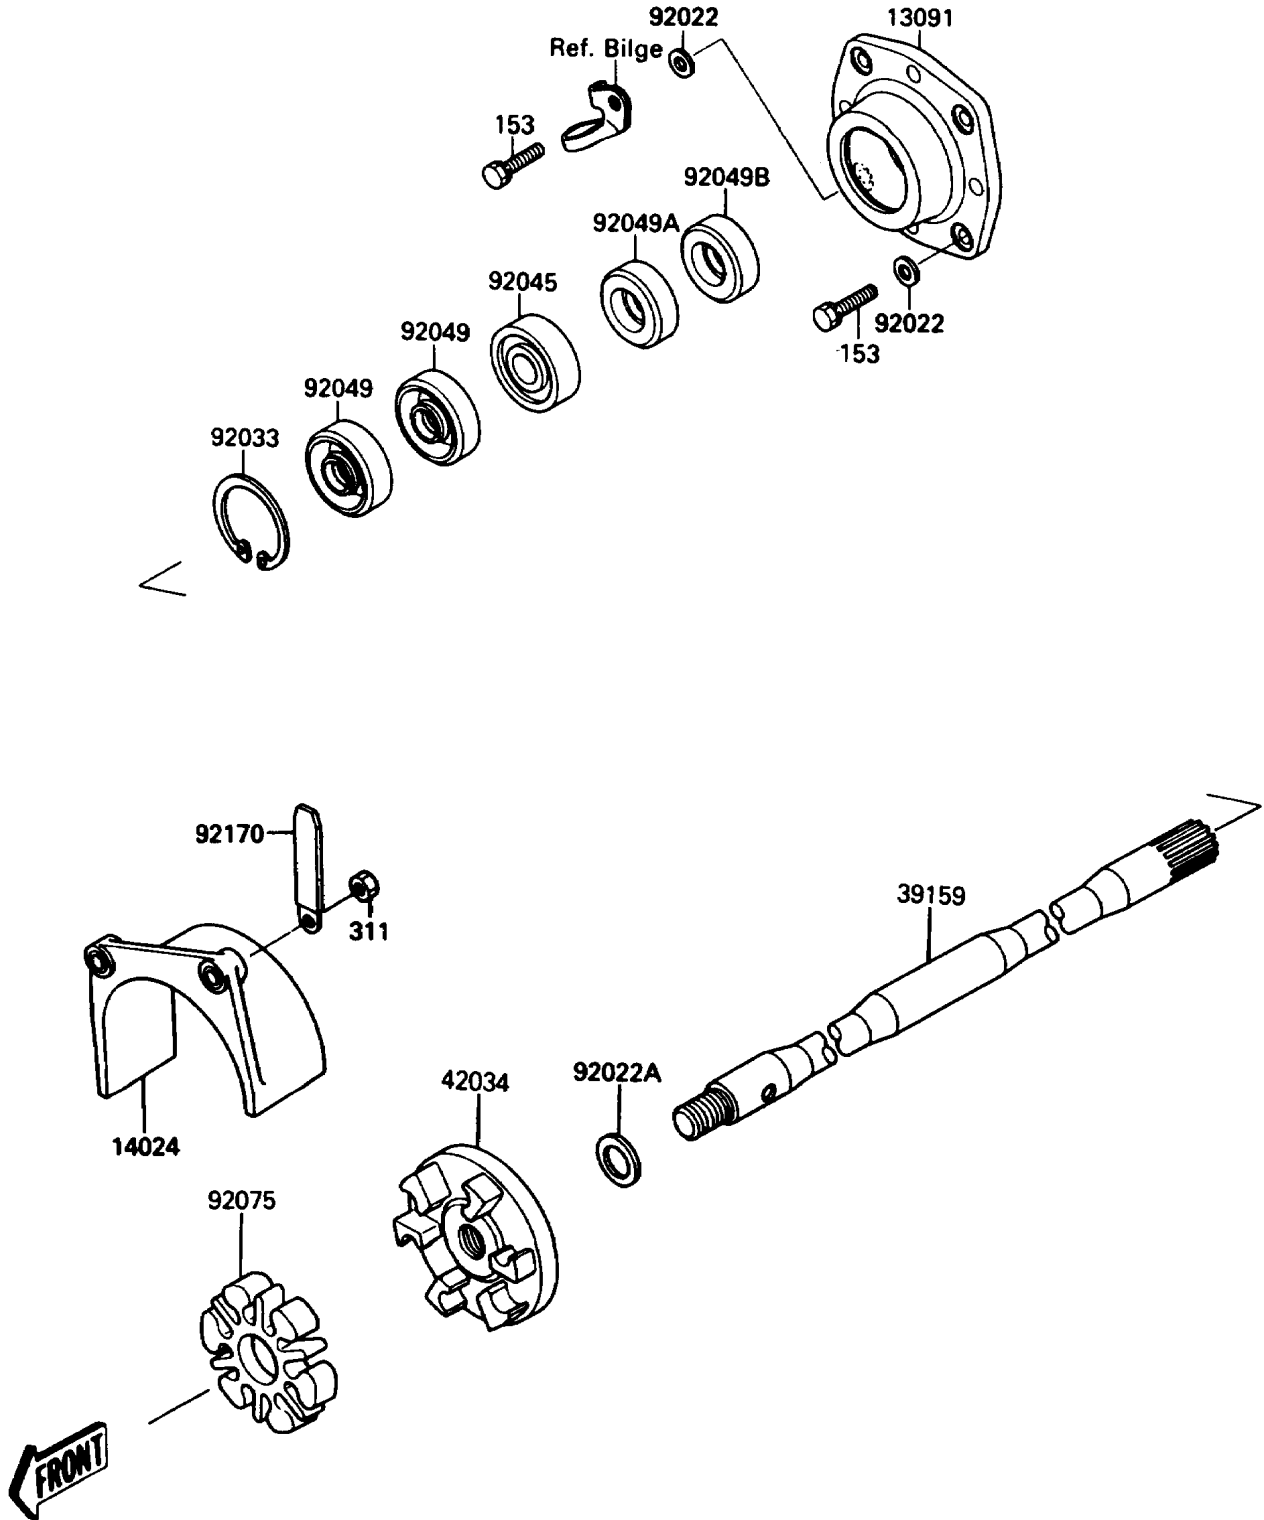

1990 650 SX PARTS DIAGRAM

Drive Shaft

(E3134)

1990 650 SX PARTS LIST

Drive Shaft

ITEM NAME	PART NUMBER	QUANTITY
HOLDER (Ref # 13091)	13091-3730	1
COVER,COUPLING (Ref # 14024)	14024-3728	1
BOLT-WS-SMALL (Ref # 153)	153R0825	4
NUT-HEX,6MM (Ref # 311)	311R0600	2
SHAFT-DRIVE (Ref # 39159)	39159-3703	1
COUPLING (Ref # 42034)	42034-3705	1
WASHER,8.2X18X1.5 (Ref # 92022)	92022-1964	4
WASHER,18X26X2.0 (Ref # 92022A)	92022-3728	1
RING-SNAP,42MM (Ref # 92033)	92033-3713	1
BEARING-BALL,60042RD (Ref # 92045)	92045-3705	1
SEAL-OIL,S620426 (Ref # 92049)	92049-3707	2
SEAL-OIL,SCY20368 (Ref # 92049A)	92050-502	1
SEAL-OIL,SC20367 (Ref # 92049B)	92050-503	1
DAMPER,COUPLING (Ref # 92075)	92075-520	1
CLAMP (Ref # 92170)	92170-3705	2