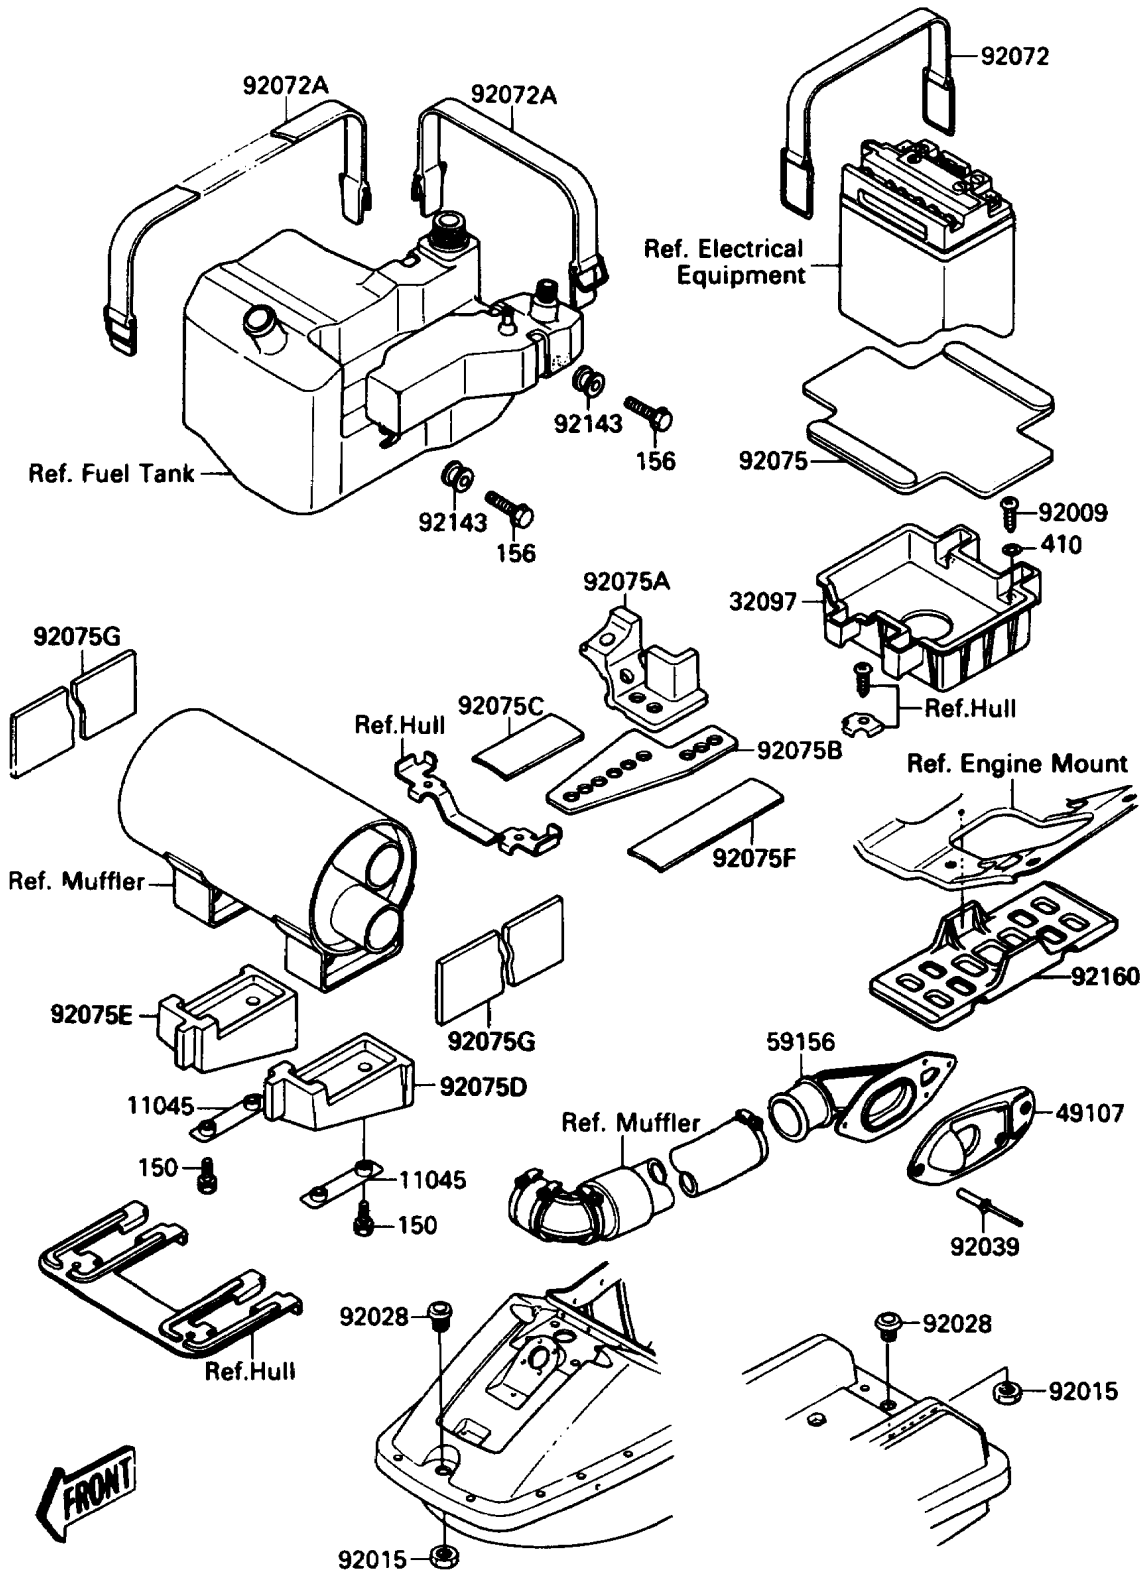

1989 650 SX PARTS DIAGRAM

Hull Fittings

(F3143)

1989 650 SX PARTS LIST

Hull Fittings

ITEM NAME	PART NUMBER	QUANTITY
BRACKET (Ref # 11045)	11045-3764	2
BOLT-WS,6X22 (Ref # 150)	150R0622	4
BOLT-WP,6X22 (Ref # 156)	156R0622	2
CASE-BATTERY (Ref # 32097)	32097-3702	1
WASHER-PLAIN-SMALL,6MM (Ref # 410)	410S0600	4
COVER-EXHAUST PIPE (Ref # 49107)	49107-3705	1
PIPE-TAIL (Ref # 59156)	59156-3703	1
SCREW,TAPPING (Ref # 92009)	92011-561	4
NUT (Ref # 92015)	92015-3779	2
BUSHING (Ref # 92028)	92028-3734	2
RIVET (Ref # 92039)	92039-3722	4
BAND,BATTERY,L=366 (Ref # 92072)	92072-3706	2
BAND,L=544 (Ref # 92072A)	92072-3709	2
DAMPER,BATTERY (Ref # 92075)	92075-3714	1
DAMPER,FUEL TANK,RR (Ref # 92075A)	92075-3754	1
DAMPER,FUEL TANK,CNT (Ref # 92075B)	92075-3755	1
DAMPER,FUEL TANK,RH (Ref # 92075C)	92075-3756	1
DAMPER (Ref # 92075D)	92075-3763	1
DAMPER (Ref # 92075E)	92075-3764	1
DAMPER,FUEL TANK (Ref # 92075F)	92075-521	1
DAMPER,MUFFLER (Ref # 92075G)	92075-522	2
COLLAR (Ref # 92143)	92143-3705	2
DAMPER (Ref # 92160)	92160-3711	1