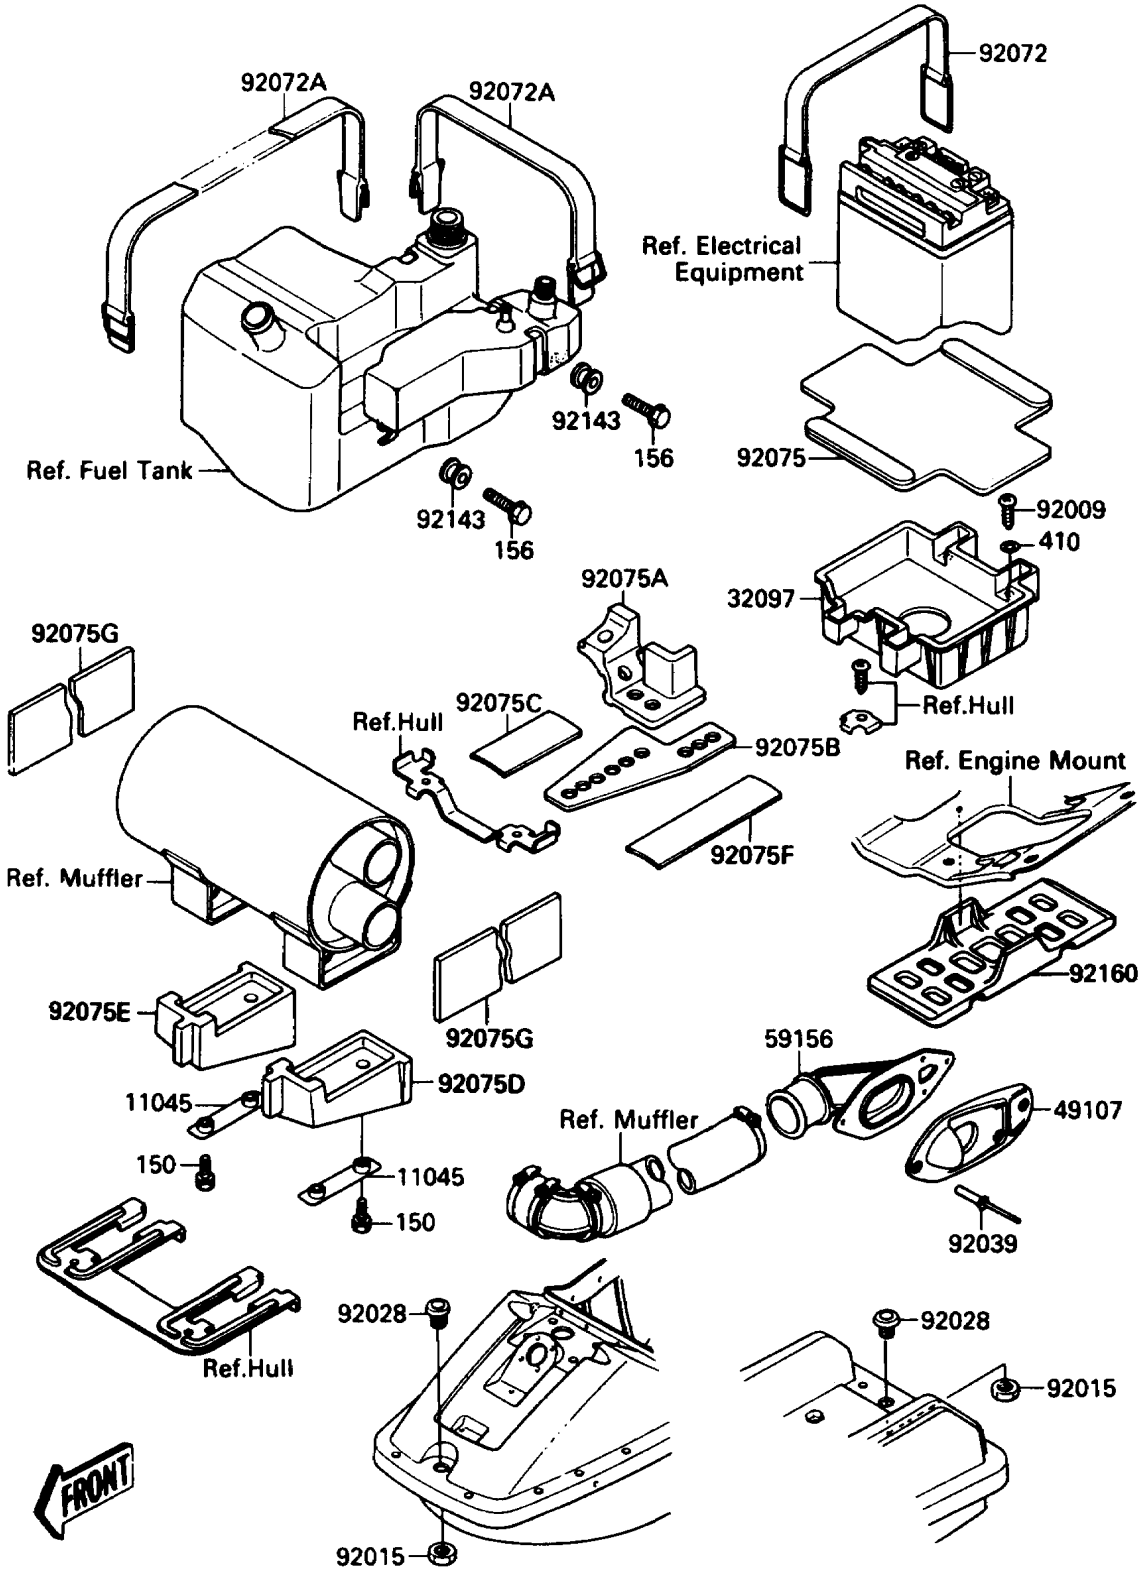

# 1990 650 SX PARTS DIAGRAM

Hull Fittings

( F3143 )

# 1990 650 SX PARTS LIST

## Hull Fittings

ITEM NAME	PART NUMBER	QUANTITY
BRACKET (Ref # 11045)	11045-3764	2
BOLT-WS,6X22 (Ref # 150)	150R0622	4
BOLT-WP,6X22 (Ref # 156)	156R0622	2
CASE-BATTERY (Ref # 32097)	32097-3702	1
WASHER-PLAIN-SMALL,6MM (Ref # 410)	410S0600	4
COVER-EXHAUST PIPE (Ref # 49107)	49107-3705	1
PIPE-TAIL (Ref # 59156)	59156-3703	1
SCREW,TAPPING (Ref # 92009)	92011-561	4
NUT (Ref # 92015)	92015-3779	2
BUSHING (Ref # 92028)	92028-3734	2
RIVET (Ref # 92039)	92039-3722	4
BAND,BATTERY,L=366 (Ref # 92072)	92072-3706	2
BAND,L=544 (Ref # 92072A)	92072-3709	2
DAMPER,BATTERY (Ref # 92075)	92075-3714	1
DAMPER,FUEL TANK,RR (Ref # 92075A)	92075-3754	1
DAMPER,FUEL TANK,CNT (Ref # 92075B)	92075-3755	1
DAMPER,FUEL TANK,RH (Ref # 92075C)	92075-3756	1
DAMPER (Ref # 92075D)	92075-3763	1
DAMPER (Ref # 92075E)	92075-3764	1
DAMPER,FUEL TANK (Ref # 92075F)	92075-521	1
DAMPER,MUFFLER (Ref # 92075G)	92075-522	2
COLLAR (Ref # 92143)	92143-3705	2
DAMPER (Ref # 92160)	92160-3711	1