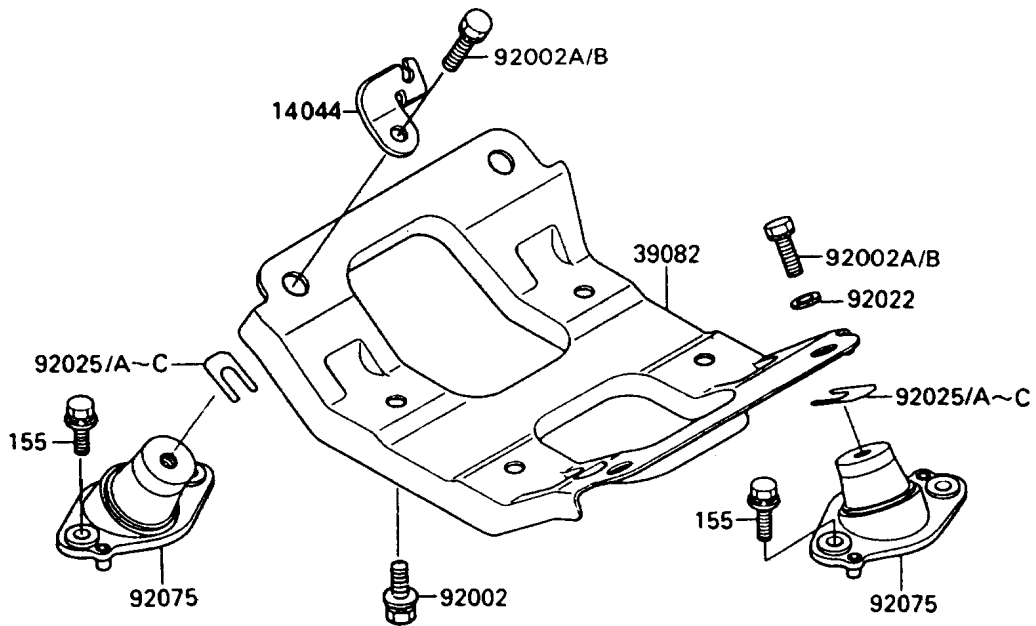

# 1989 650 SX PARTS DIAGRAM

Engine Mount

( F3144 )

# 1989 650 SX PARTS LIST

## Engine Mount

ITEM NAME	PART NUMBER	QUANTITY
HOLDER-CABLE (Ref # 14044)	14044-3709	1
BOLT-WSP-SMALL,8X20 (Ref # 155)	155R0820	8
MOUNT-ENGINE (Ref # 39082)	39082-3705	1
BOLT,10X25 (Ref # 92002)	92002-3765	4
BOLT,10X25 (Ref # 92002B)	92002-3778	4
WASHER,32X10.5X4 (Ref # 92022)	92022-3023	3
SHIM,T=0.3MM (Ref # 92025)	92025-3705	AR
SHIM,T=0.5MM (Ref # 92025A)	92025-3706	AR
SHIM,T=1.0MM (Ref # 92025B)	92025-3707	AR
SHIM,T=1.5MM (Ref # 92025C)	92025-3708	AR
DAMPER,ENGINE MOUNT (Ref # 92075)	92075-3724	4