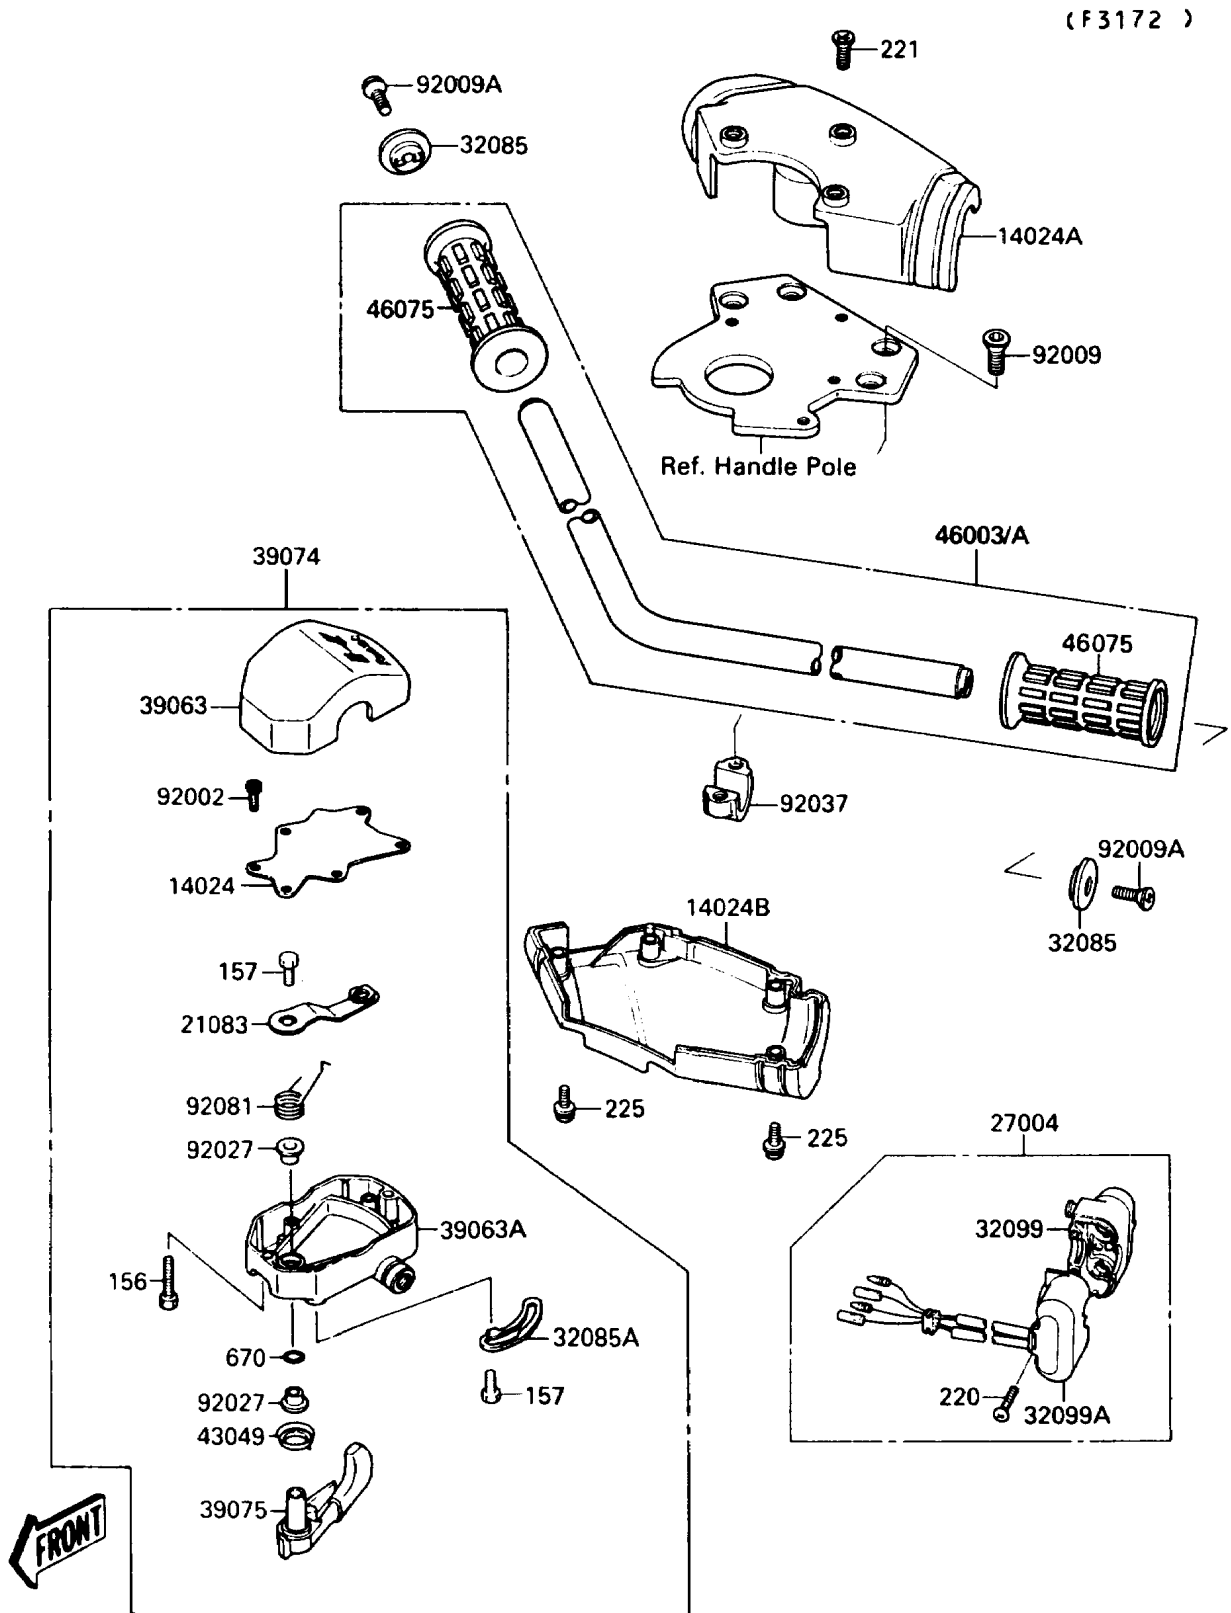

1989 650 SX PARTS DIAGRAM

Handlebar

1989 650 SX PARTS LIST

Handlebar

ITEM NAME	PART NUMBER	QUANTITY
COVER,THROTTLE LEVER (Ref # 14024)	14024-3701	1
COVER,UPP (Ref # 14024A)	14024-3723	1
COVER,LWR (Ref # 14024B)	14024-3724	1
BOLT-WP,5X25 (Ref # 156)	156R0525	2
BOLT-WSP,5X12 (Ref # 157)	157R0512	2
ARM,THROTTLE LEVER (Ref # 21083)	21083-3701	1
SCREW-PAN-CROS,5X30 (Ref # 220)	220R0530	2
SCREW-CSK-CROS,6X16 (Ref # 221)	221R0616	3
SCREW-PAN-WSP-CROS,5X20 (Ref # 225)	225R0520	4
SWITCH-ASSY (Ref # 27004)	27004-3705	1
STOPPER (Ref # 32085)	32085-3705	2
STOPPER (Ref # 32085A)	32085-3709	1
CASE,FR,SWITCH (Ref # 32099)	32099-3721	1
CASE,RR,SWITCH (Ref # 32099A)	32099-3723	1
HOUSING-CONTROL,UPP (Ref # 39063)	39063-3703	1
HOUSING-CONTROL,LWR (Ref # 39063A)	39063-3707	1
LEVER-ASSY-THROTTLE (Ref # 39074)	39074-3711	1
LEVER-THROTTLE (Ref # 39075)	39075-3704	1
PACKING,THROTTLE LEVER (Ref # 43049)	43049-3701	1
HANDLE (Ref # 46003)	46003-3705	1
GRIP,HANDLEBAR (Ref # 46075)	46075-3713	2
O RING,8MM (Ref # 670)	670B1508	1
BOLT,SOCKET,3X10 (Ref # 92002)	92002-3751	6
SCREW,8X22 (Ref # 92009)	92009-3701	4
SCREW,6X16 (Ref # 92009A)	92009-3703	2
COLLAR,THROTTLE LEVER (Ref # 92027)	92027-3704	2
CLAMP,HANDLEBAR (Ref # 92037)	92037-503	2
SPRING,THROTTLE LEVER RETURN (Ref # 92081)	92081-3702	1