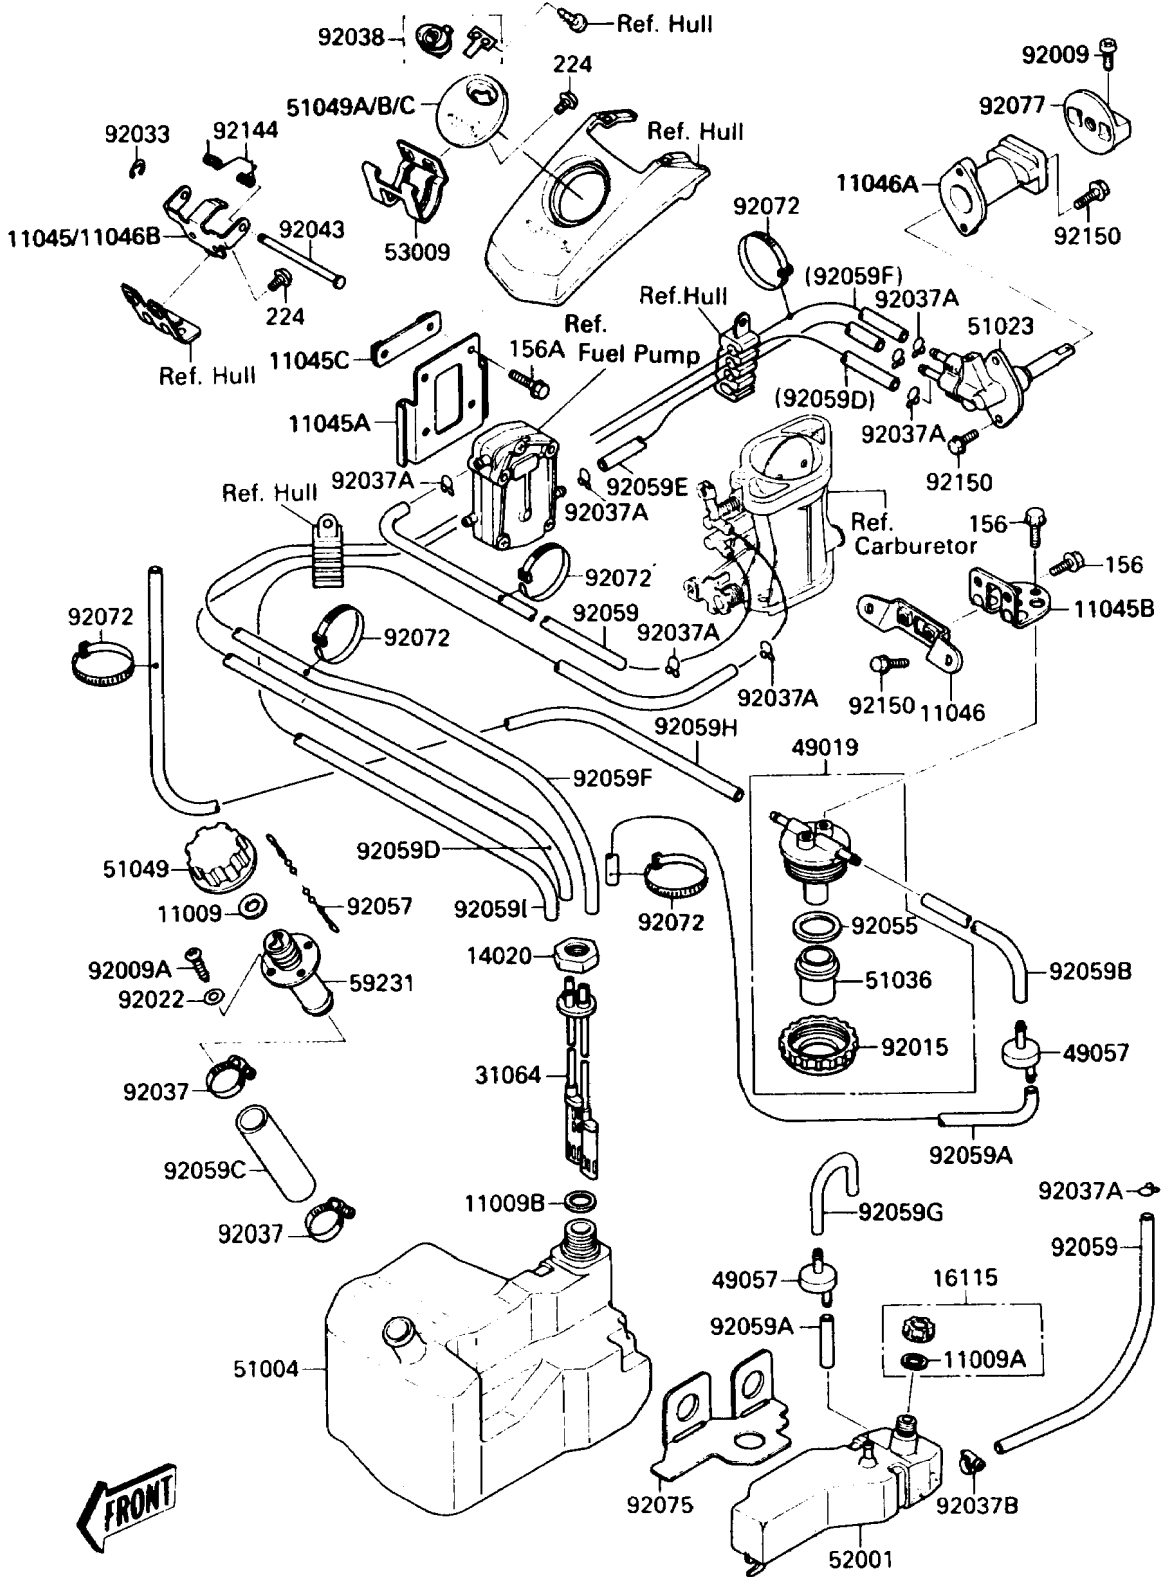

1989 650 SX PARTS DIAGRAM

Fuel Tank

(F3173)