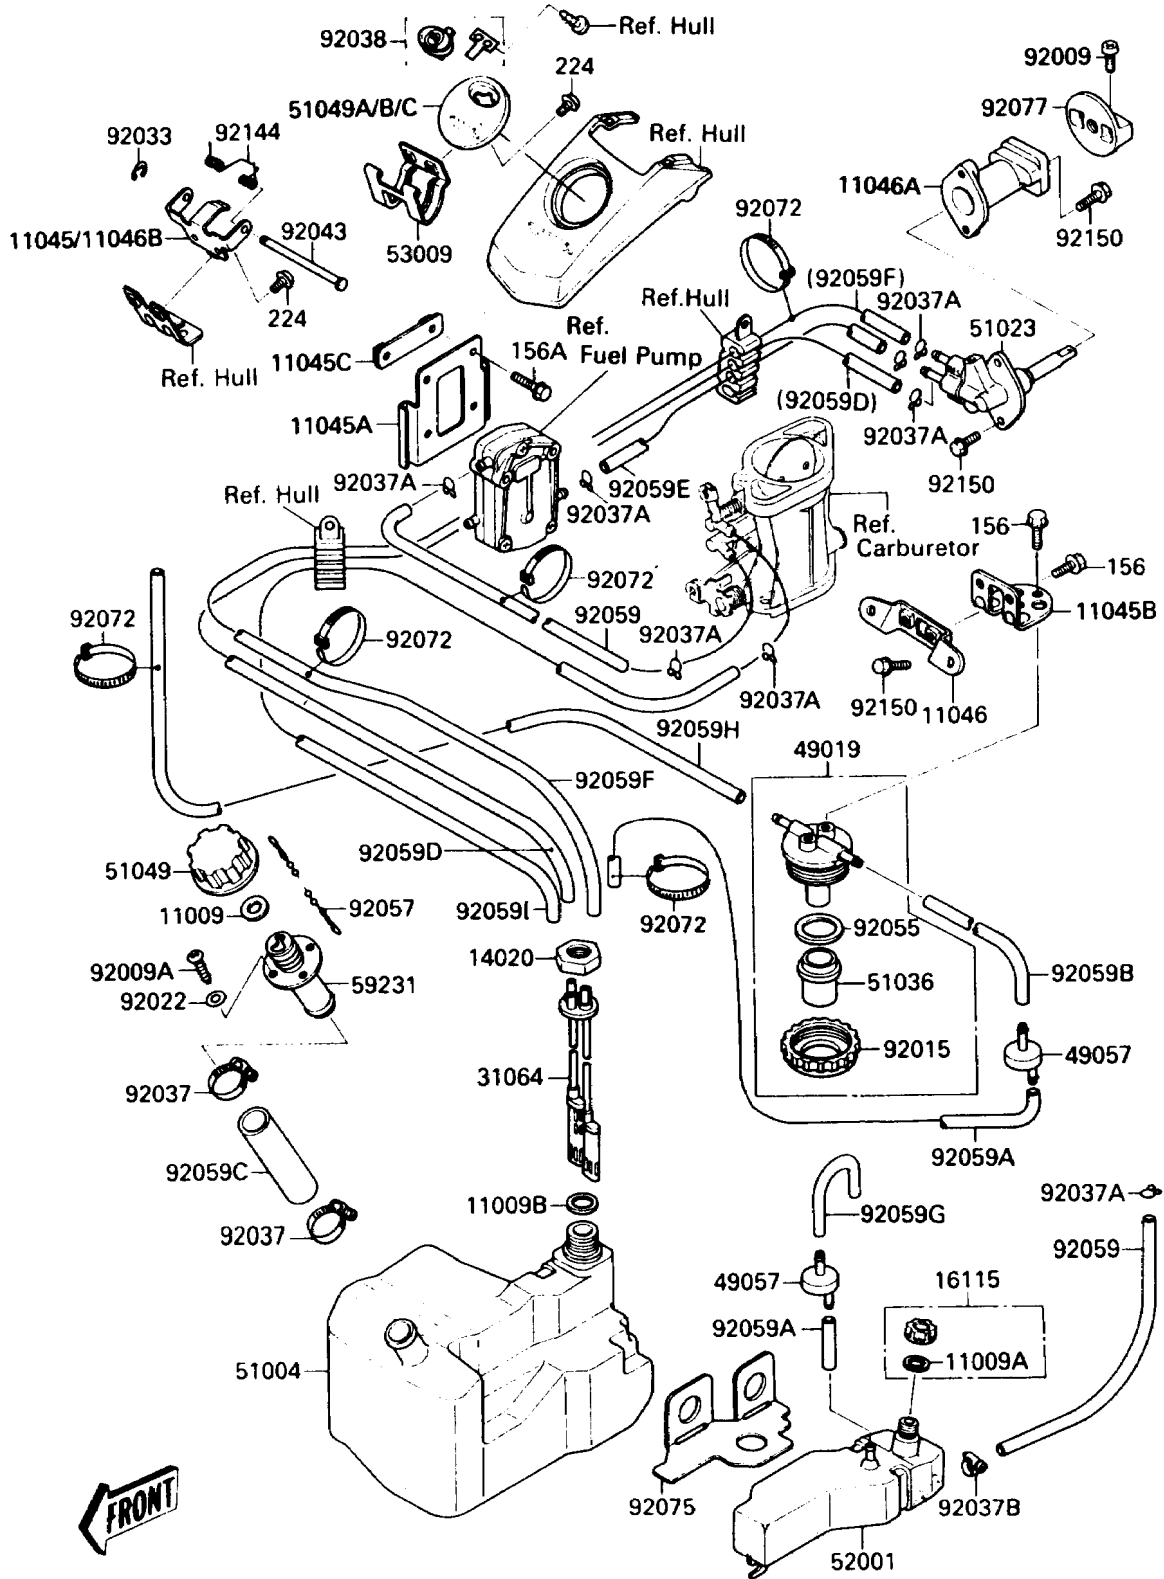

1989 650 SX PARTS DIAGRAM

Fuel Tank

(F3173)