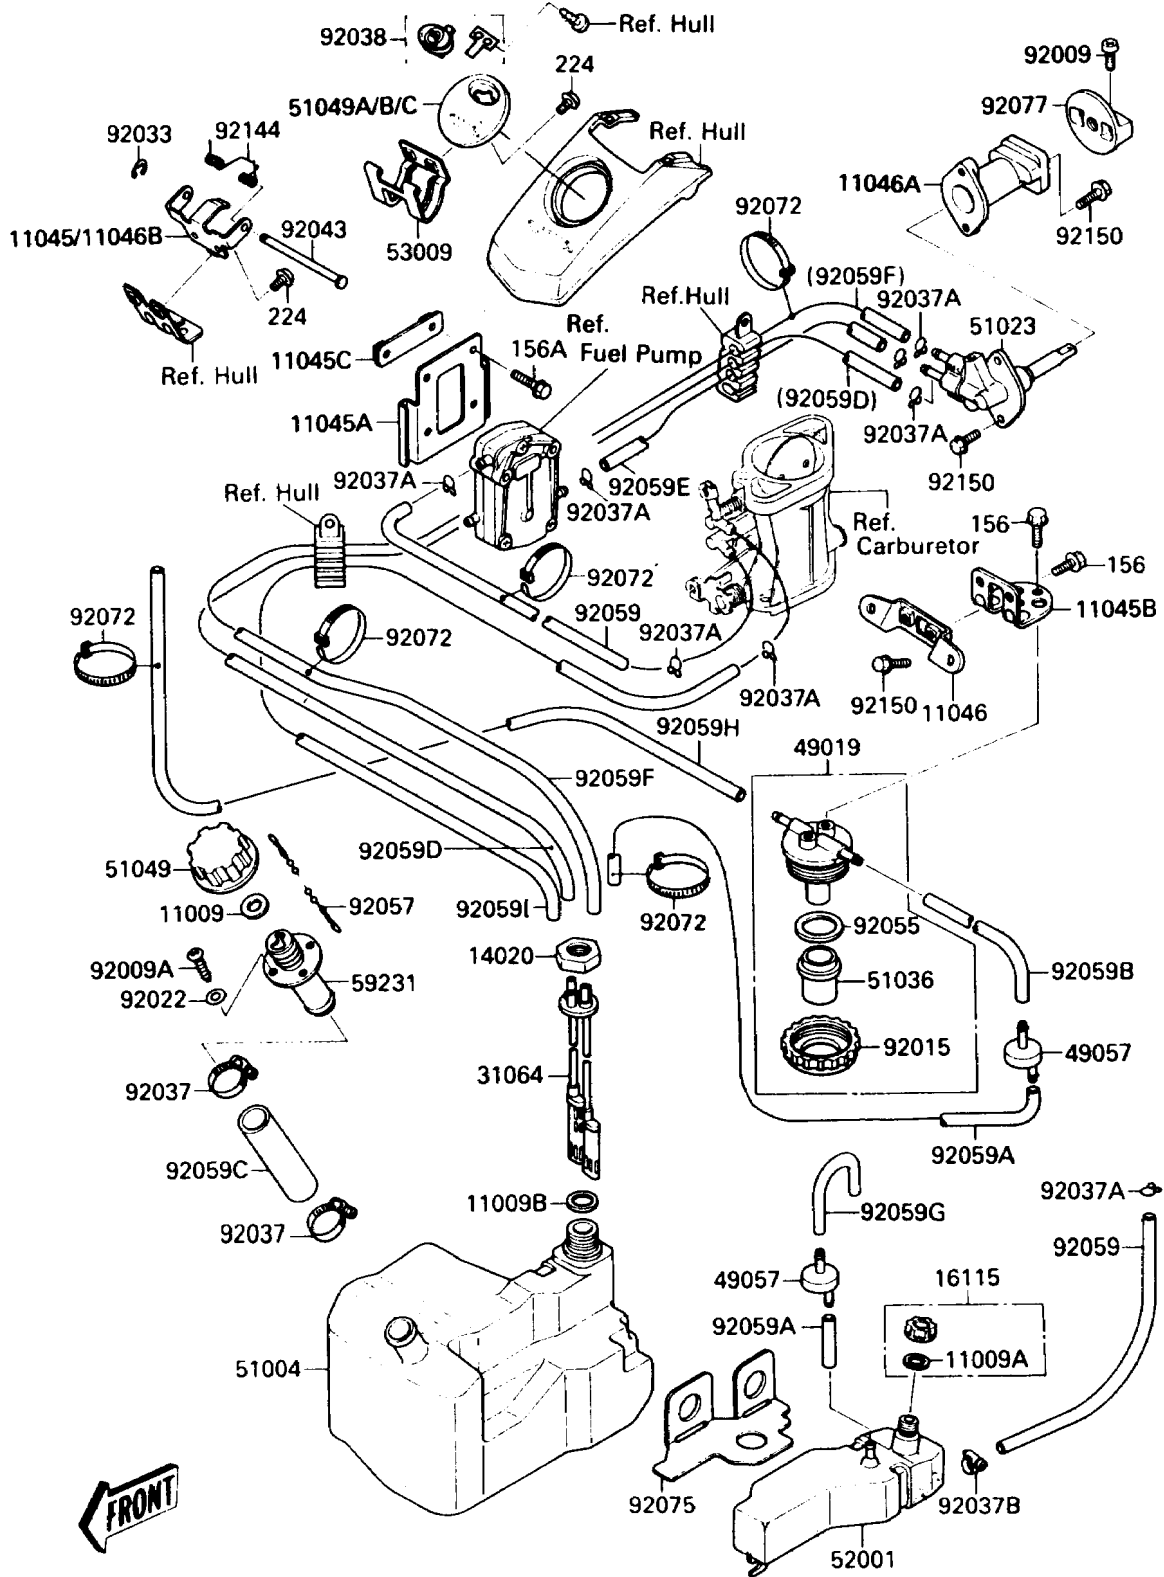

1990 650 SX PARTS DIAGRAM

Fuel Tank

(F3173)