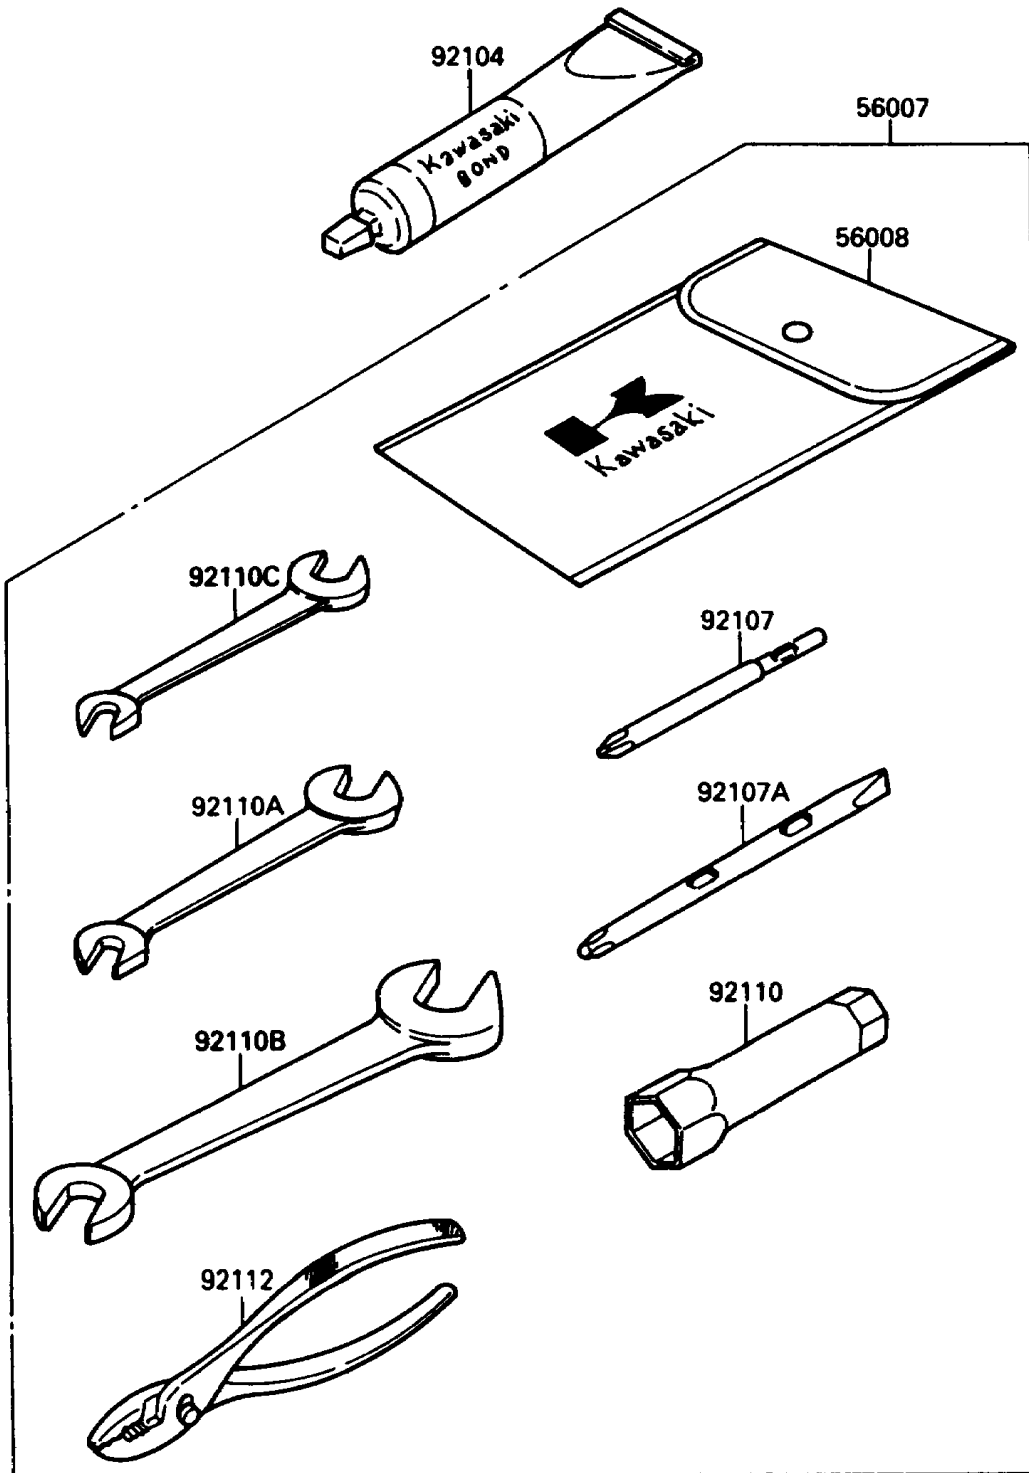

1989 650 SX PARTS DIAGRAM

Owner's Tools

(F3182)

1989 650 SX PARTS LIST

Owner's Tools

ITEM NAME	PART NUMBER	QUANTITY
TOOLKIT (Ref # 56007)	56007-3707	1
BAG,TOOL (Ref # 56008)	56008-1007	1
GASKET-LIQUID,TUBE,100G,SILVER (Ref # 92104)	92104-002	AR
TOOL-DRIVER,#3PHILLIPS (Ref # 92107)	92107-005	1
TOOL-DRIVER,#2PHILLIPS&SLOT (Ref # 92107A)	92107-1051	1
TOOL-WRENCH,BOX,21MM (Ref # 92110)	92110-1113	1
TOOL-WRENCH,OPEN END,10X12 (Ref # 92110A)	92110-1152	1
TOOL-WRENCH,OPEN END,14X17 (Ref # 92110B)	92110-1153	1
TOOL-WRENCH,OPEN END,8X10 (Ref # 92110C)	92126-001	1
TOOL-PLIERS (Ref # 92112)	92112-003	1