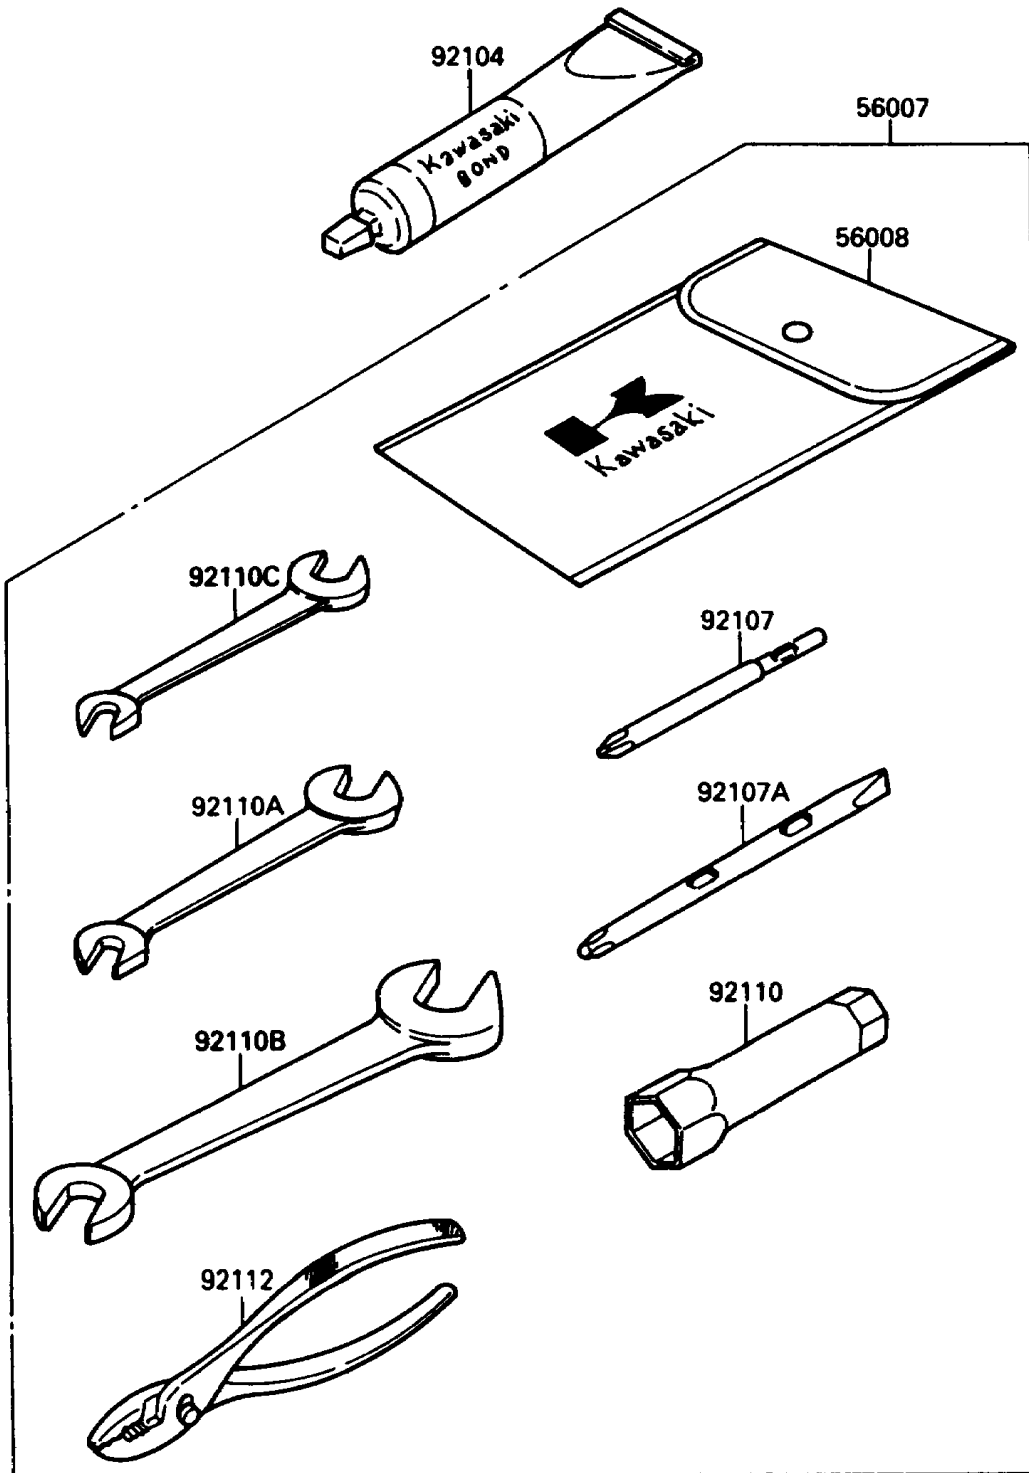

1990 650 SX PARTS DIAGRAM

Owner's Tools

(F3182)

1990 650 SX PARTS LIST

Owner's Tools

ITEM NAME	PART NUMBER	QUANTITY
TOOLKIT (Ref # 56007)	56007-3707	1
BAG,TOOL (Ref # 56008)	56008-1007	1
GASKET-LIQUID,TUBE,100G,SILVER (Ref # 92104)	92104-002	AR
TOOL-DRIVER,#3PHILLIPS (Ref # 92107)	92107-005	1
TOOL-DRIVER,#2PHILLIPS&SLOT (Ref # 92107A)	92107-1051	1
TOOL-WRENCH,BOX,21MM (Ref # 92110)	92110-1113	1
TOOL-WRENCH,OPEN END,10X12 (Ref # 92110A)	92110-1152	1
TOOL-WRENCH,OPEN END,14X17 (Ref # 92110B)	92110-1153	1
TOOL-WRENCH,OPEN END,8X10 (Ref # 92110C)	92126-001	1
TOOL-PLIERS (Ref # 92112)	92112-003	1