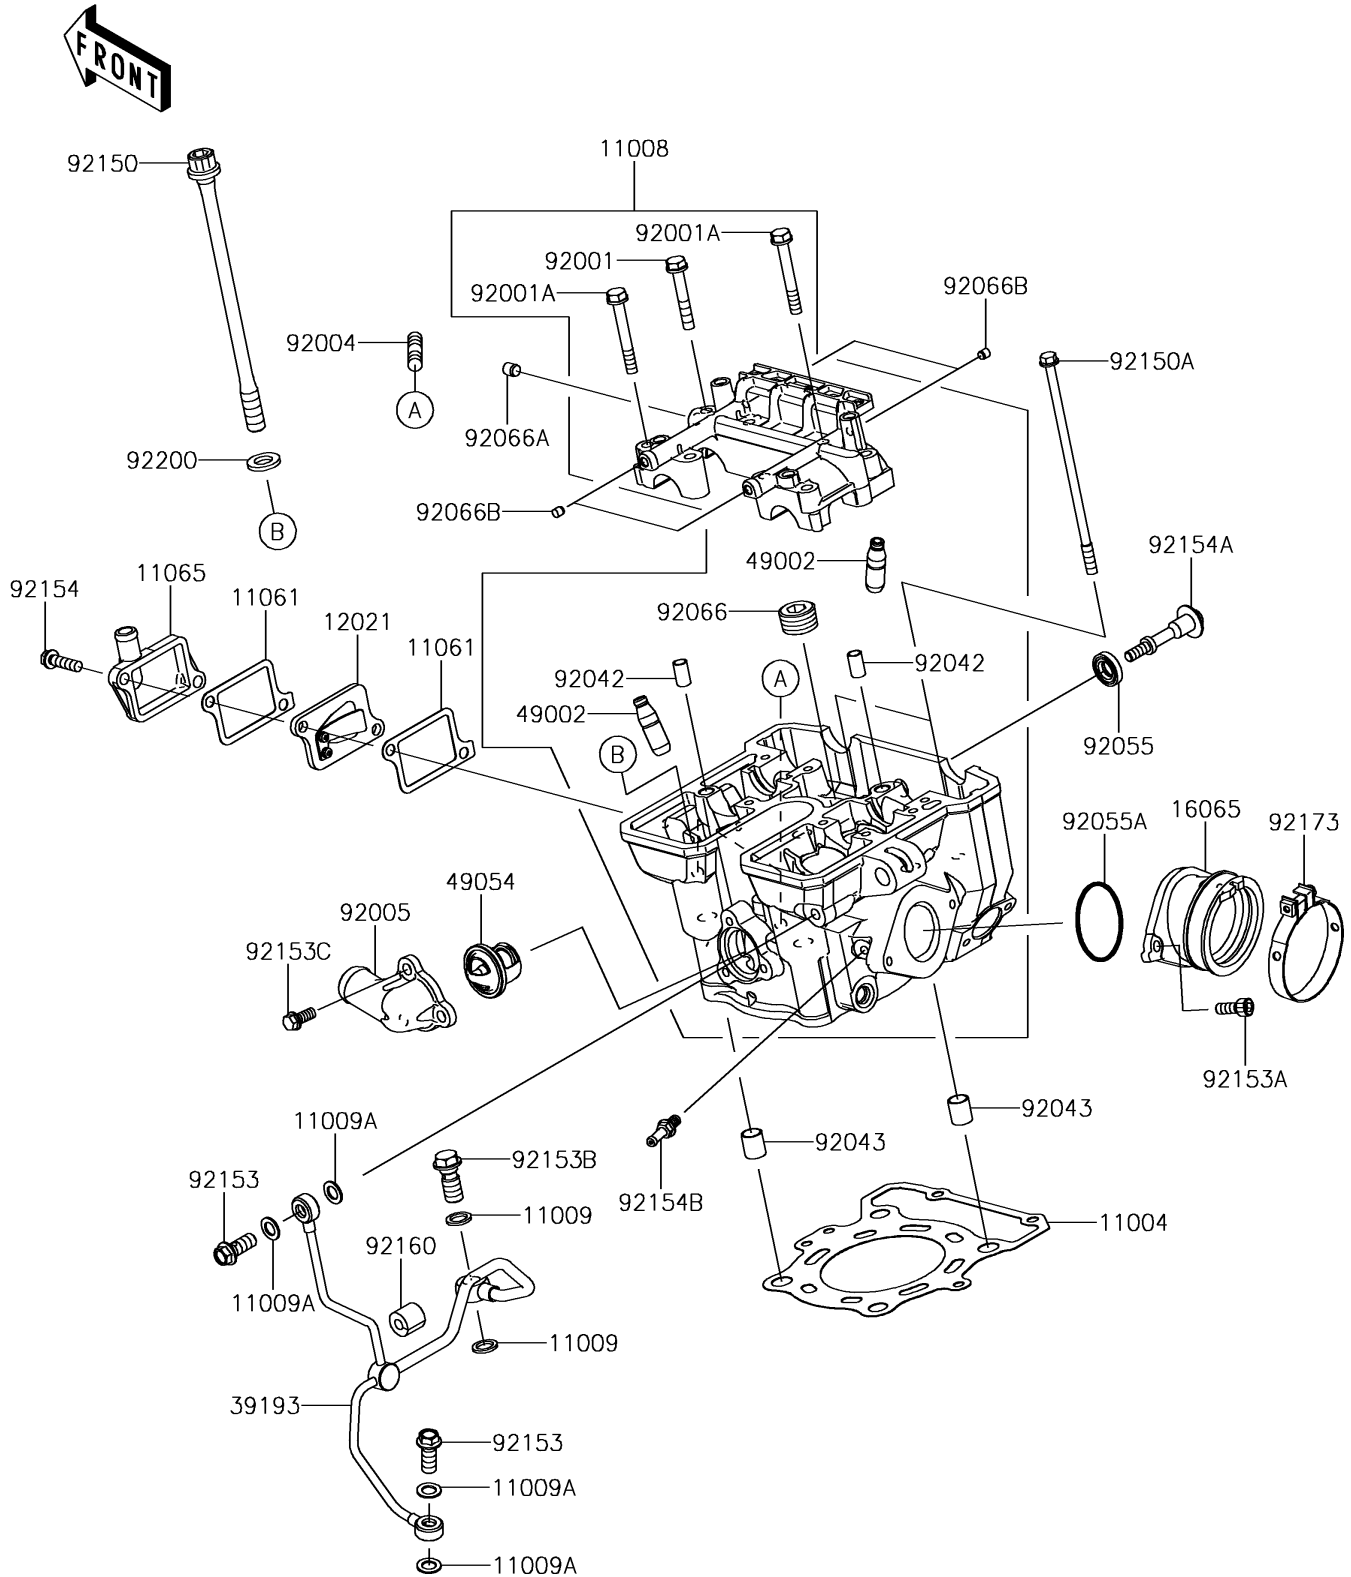

2017 Z250SL ABS PARTS DIAGRAM

Cylinder Head

E1111

2017 Z250SL ABS PARTS LIST

Cylinder Head

ITEM NAME	PART NUMBER	QUANTITY
GASKET-HEAD (Ref # 11004)	11004-1249	1
HEAD-COMP-CYLINDER (Ref # 11008)	11008-0810	1
GASKET,10X14.5X1.5 (Ref # 11009)	11009-1105	2
GASKET,8.2X14X1.0 (Ref # 11009A)	11009-1344	4
GASKET,REED VALVE (Ref # 11061)	11061-0890	2
CAP (Ref # 11065)	11065-0293	1
VALVE-ASSY-REED (Ref # 12021)	12021-1115	1
HOLDER-CARBURETOR (Ref # 16065)	16065-0125	1
PIPE-OIL (Ref # 39193)	39193-0580	1
GUIDE-VALVE (Ref # 49002)	49002-1126	4
THERMOSTAT (Ref # 49054)	49054-1053	1
BOLT,FLANGED,6X38 (Ref # 92001)	92001-1105	6
BOLT,6X46 (Ref # 92001A)	92001-1872	2
STUD,8X25 (Ref # 92004)	92004-0731	2
FITTING (Ref # 92005)	92005-0778	1
PIN,DOWEL,6.3X8X14 (Ref # 92042)	92042-007	2
PIN,10.1X12X14 (Ref # 92043)	92043-4009	2
RING-O,HEAD COVER BOLT (Ref # 92055)	92055-0195	1
RING-O,42X1.9 (Ref # 92055A)	92055-1536	1
PLUG,PT1/2X12.5 (Ref # 92066)	92066-0002	1
PLUG,OIL LINE,7.2X8 (Ref # 92066A)	92066-1012	1
PLUG (Ref # 92066B)	92066-1213	4
BOLT,10X165 (Ref # 92150)	92150-1368	4
BOLT,6X135 (Ref # 92150A)	92150-1552	2
BOLT,BANJO,8X20 (Ref # 92153)	92153-0651	2
BOLT,SOCKET,6X16 (Ref # 92153A)	92153-1344	2
BOLT,BANJO,10X23 (Ref # 92153B)	92153-1345	1
BOLT (Ref # 92153C)	92153-1805	3
BOLT,FLANGED,6X22 (Ref # 92154)	92154-0504	2

2017 Z250SL ABS PARTS LIST

Cylinder Head

ITEM NAME	PART NUMBER	QUANTITY
BOLT (Ref # 92154A)	92154-1230	1
BOLT (Ref # 92154B)	92154-1248	1
DAMPER,6.3X15X14 (Ref # 92160)	92160-1523	1
CLAMP,58MM (Ref # 92173)	92173-0927	1
WASHER,10.5X19X2.3 (Ref # 92200)	92200-1042	4