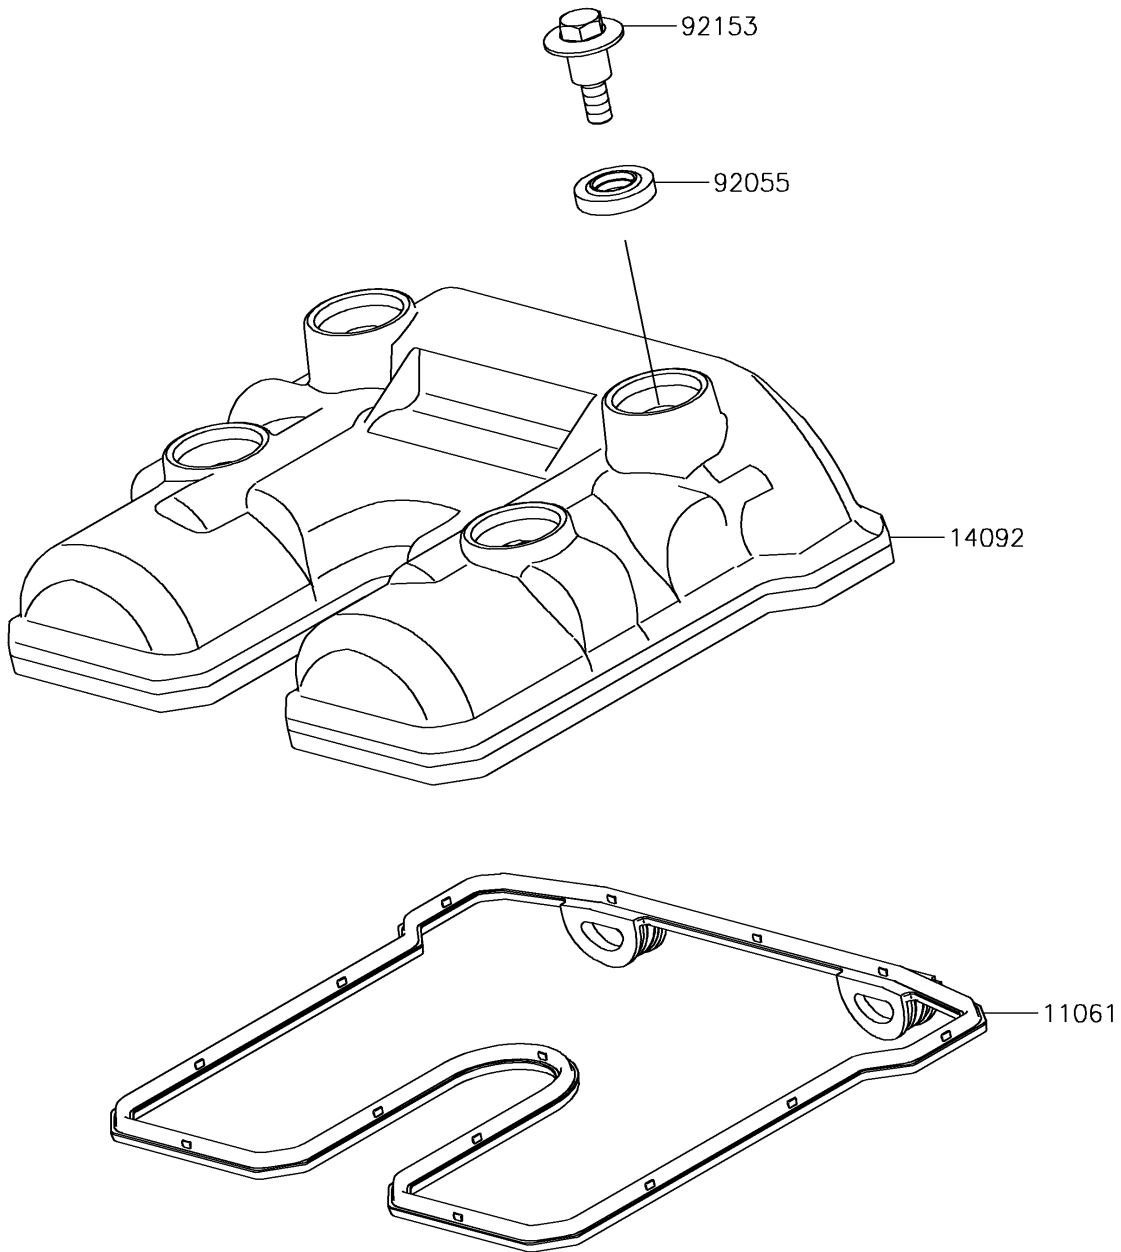

# 2016 Z250SL PARTS DIAGRAM

Cylinder Head Cover

E1112

## 2016 Z250SL PARTS LIST

### Cylinder Head Cover

ITEM NAME	PART NUMBER	QUANTITY
GASKET,HEAD COVER (Ref # 11061)	11061-0888	1
COVER,HEAD (Ref # 14092)	14092-1096	1
RING-O,HEAD COVER BOLT (Ref # 92055)	92055-0195	4
BOLT,FLANGED,6X22.5 (Ref # 92153)	92153-1343	4