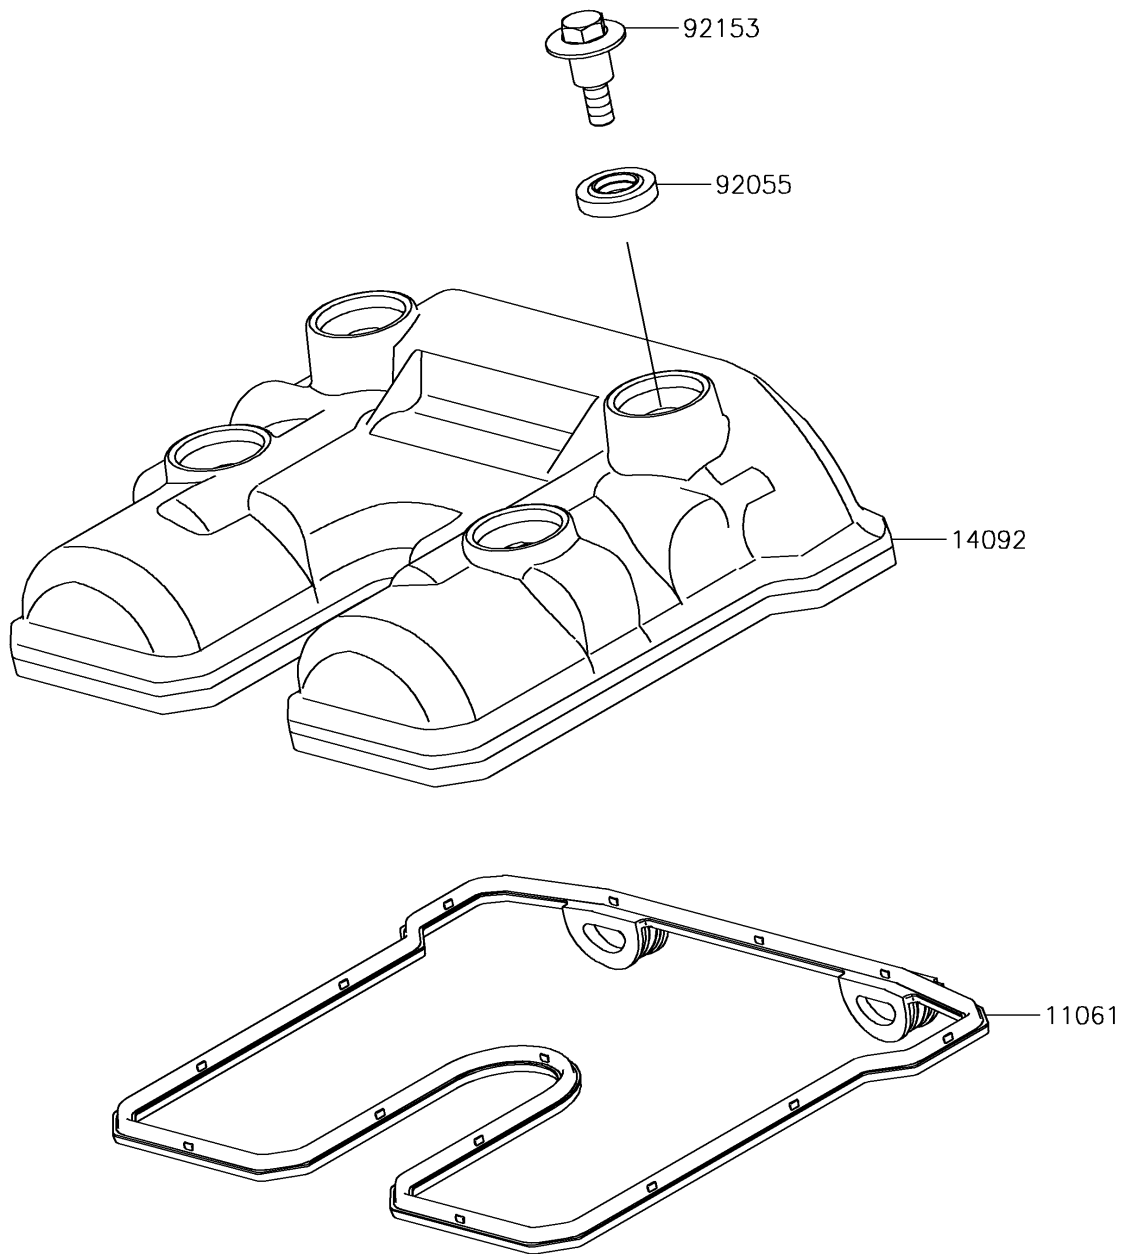

# 2017 Z250SL ABS PARTS DIAGRAM

Cylinder Head Cover

E1112

# 2017 Z250SL ABS PARTS LIST

Cylinder Head Cover

ITEM NAME	PART NUMBER	QUANTITY
-----------	-------------	----------