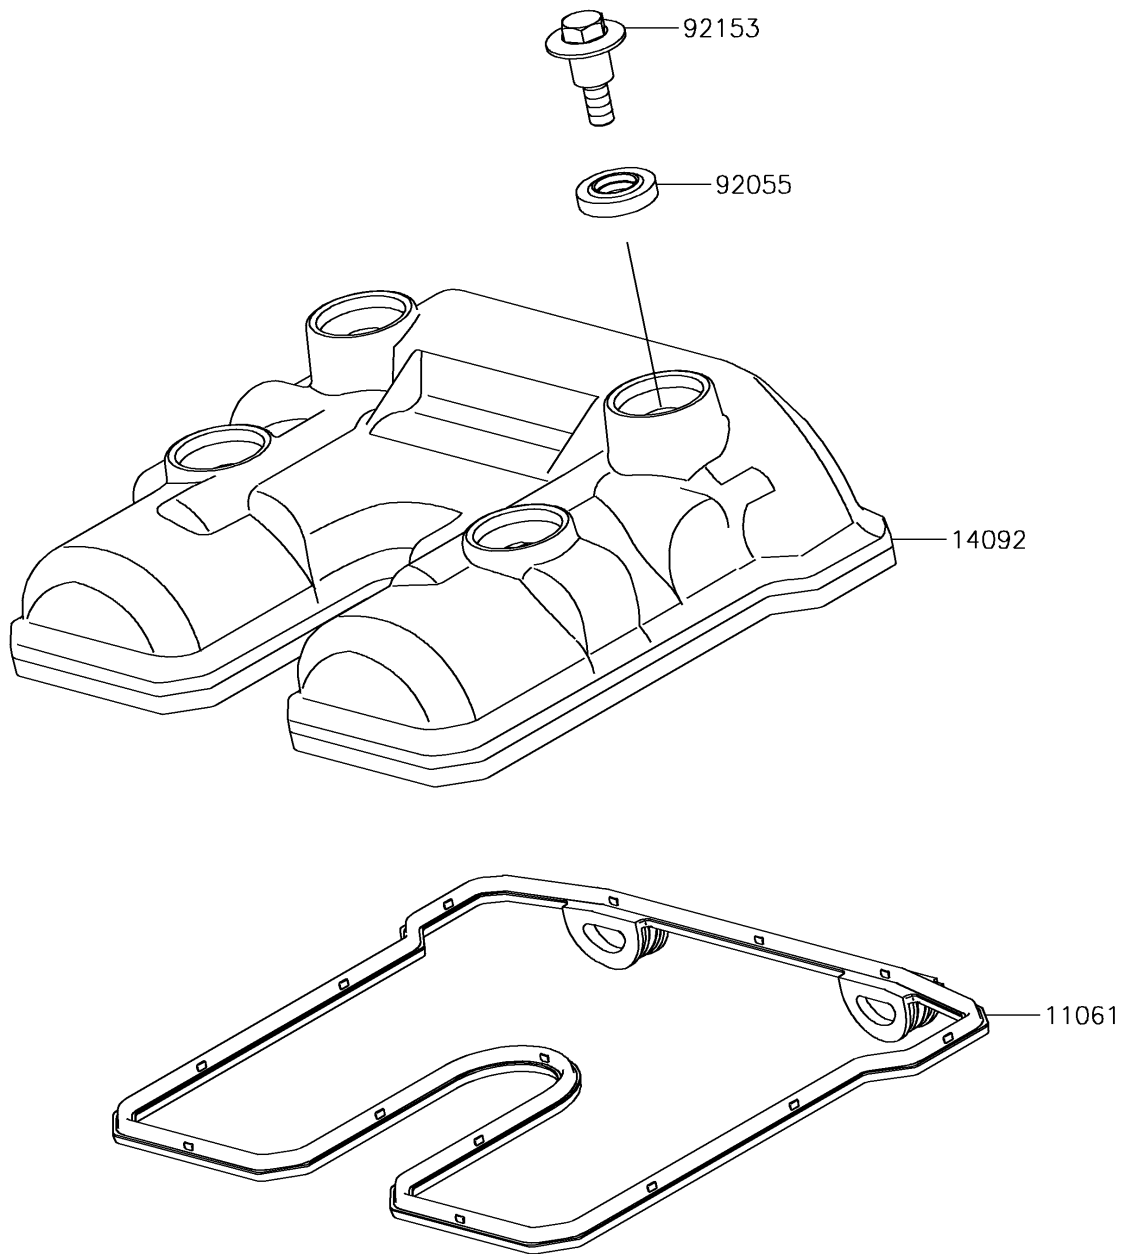

2018 Z250SL ABS PARTS DIAGRAM

Cylinder Head Cover

E1112

2018 Z250SL ABS PARTS LIST

Cylinder Head Cover

ITEM NAME	PART NUMBER	QUANTITY
GASKET,HEAD COVER (Ref # 11061)	11061-0888	1
COVER,HEAD (Ref # 14092)	14092-1096	1
RING-O,HEAD COVER BOLT (Ref # 92055)	92055-0195	4
BOLT,FLANGED,6X22.5 (Ref # 92153)	92153-1343	4