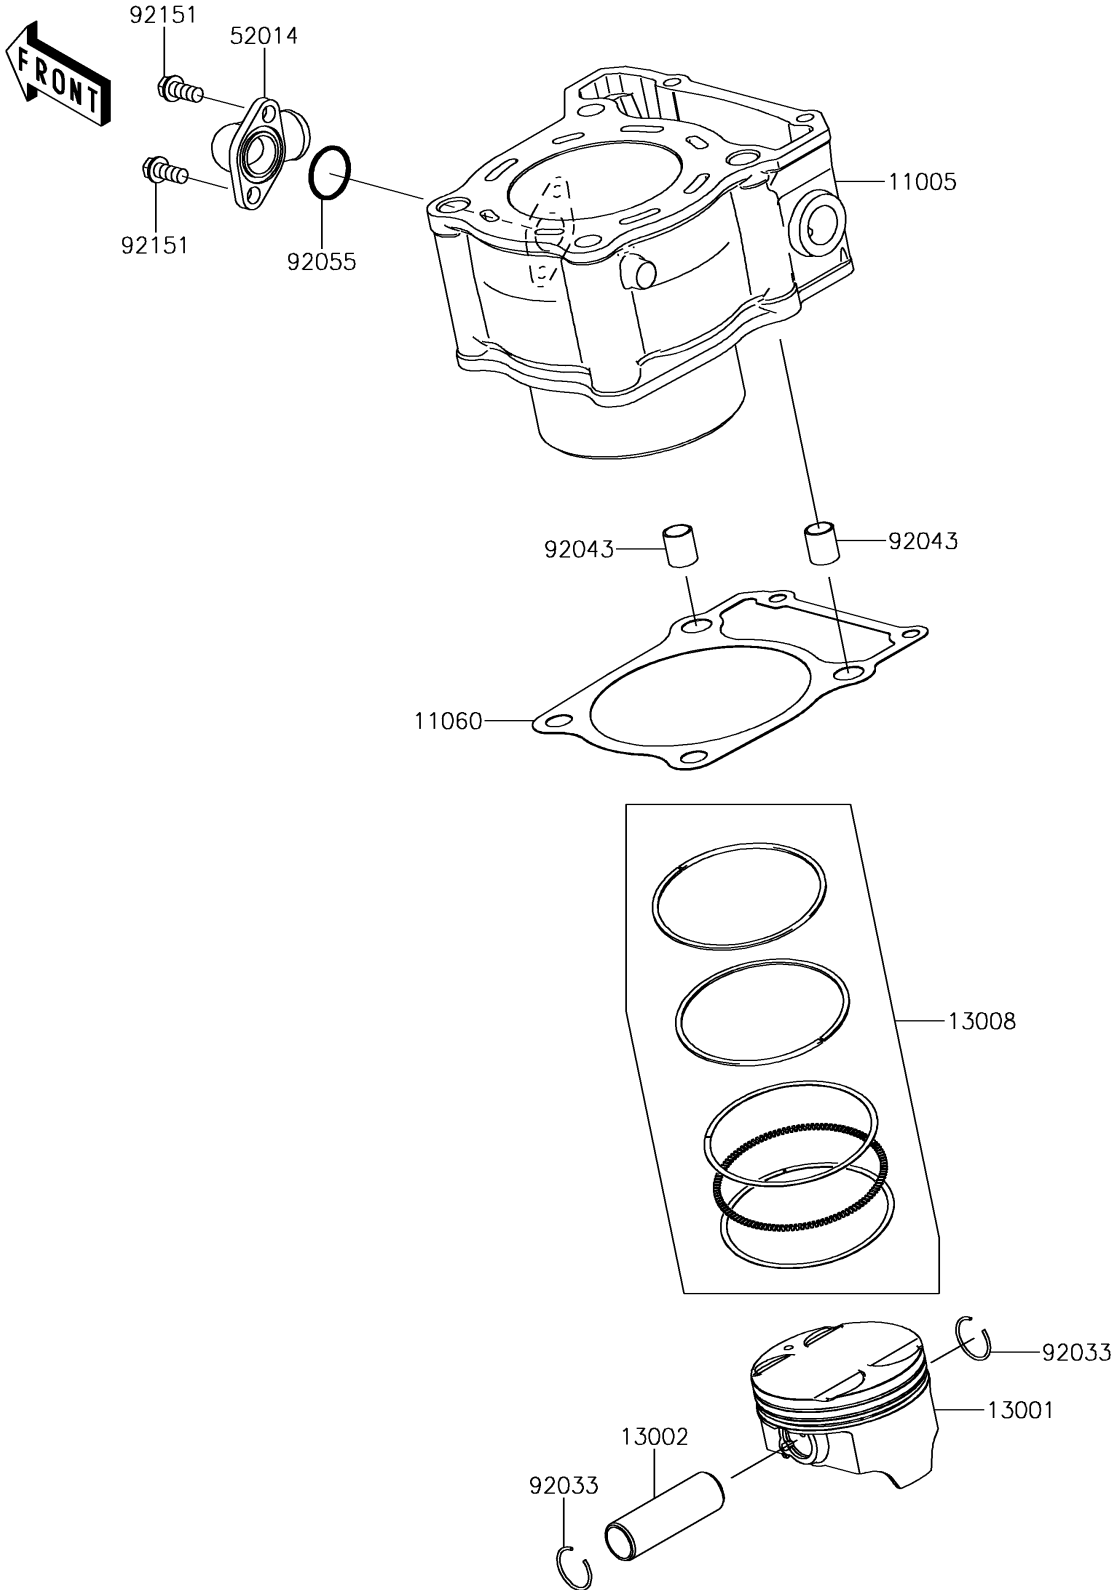

2016 Z250SL PARTS DIAGRAM

Cylinder/Piston(s)

E1120

2016 Z250SL PARTS LIST

Cylinder/Piston(s)

ITEM NAME	PART NUMBER	QUANTITY
CYLINDER-ENGINE (Ref # 11005)	11005-0656	1
GASKET,CYLINDER BASE (Ref # 11060)	11060-1740	1
PISTON-ENGINE (Ref # 13001)	13001-0753	1
PIN-PISTON (Ref # 13002)	13002-1073	1
RING-SET-PISTON (Ref # 13008)	13008-0050	1
ELBOW (Ref # 52014)	52014-0010	1
RING-SNAP (Ref # 92033)	92033-1054	2
PIN,10.1X12X14 (Ref # 92043)	92043-4009	2
RING-O,19.5X1.5 (Ref # 92055)	92055-055	1
BOLT,6X14 (Ref # 92151)	92151-1423	2