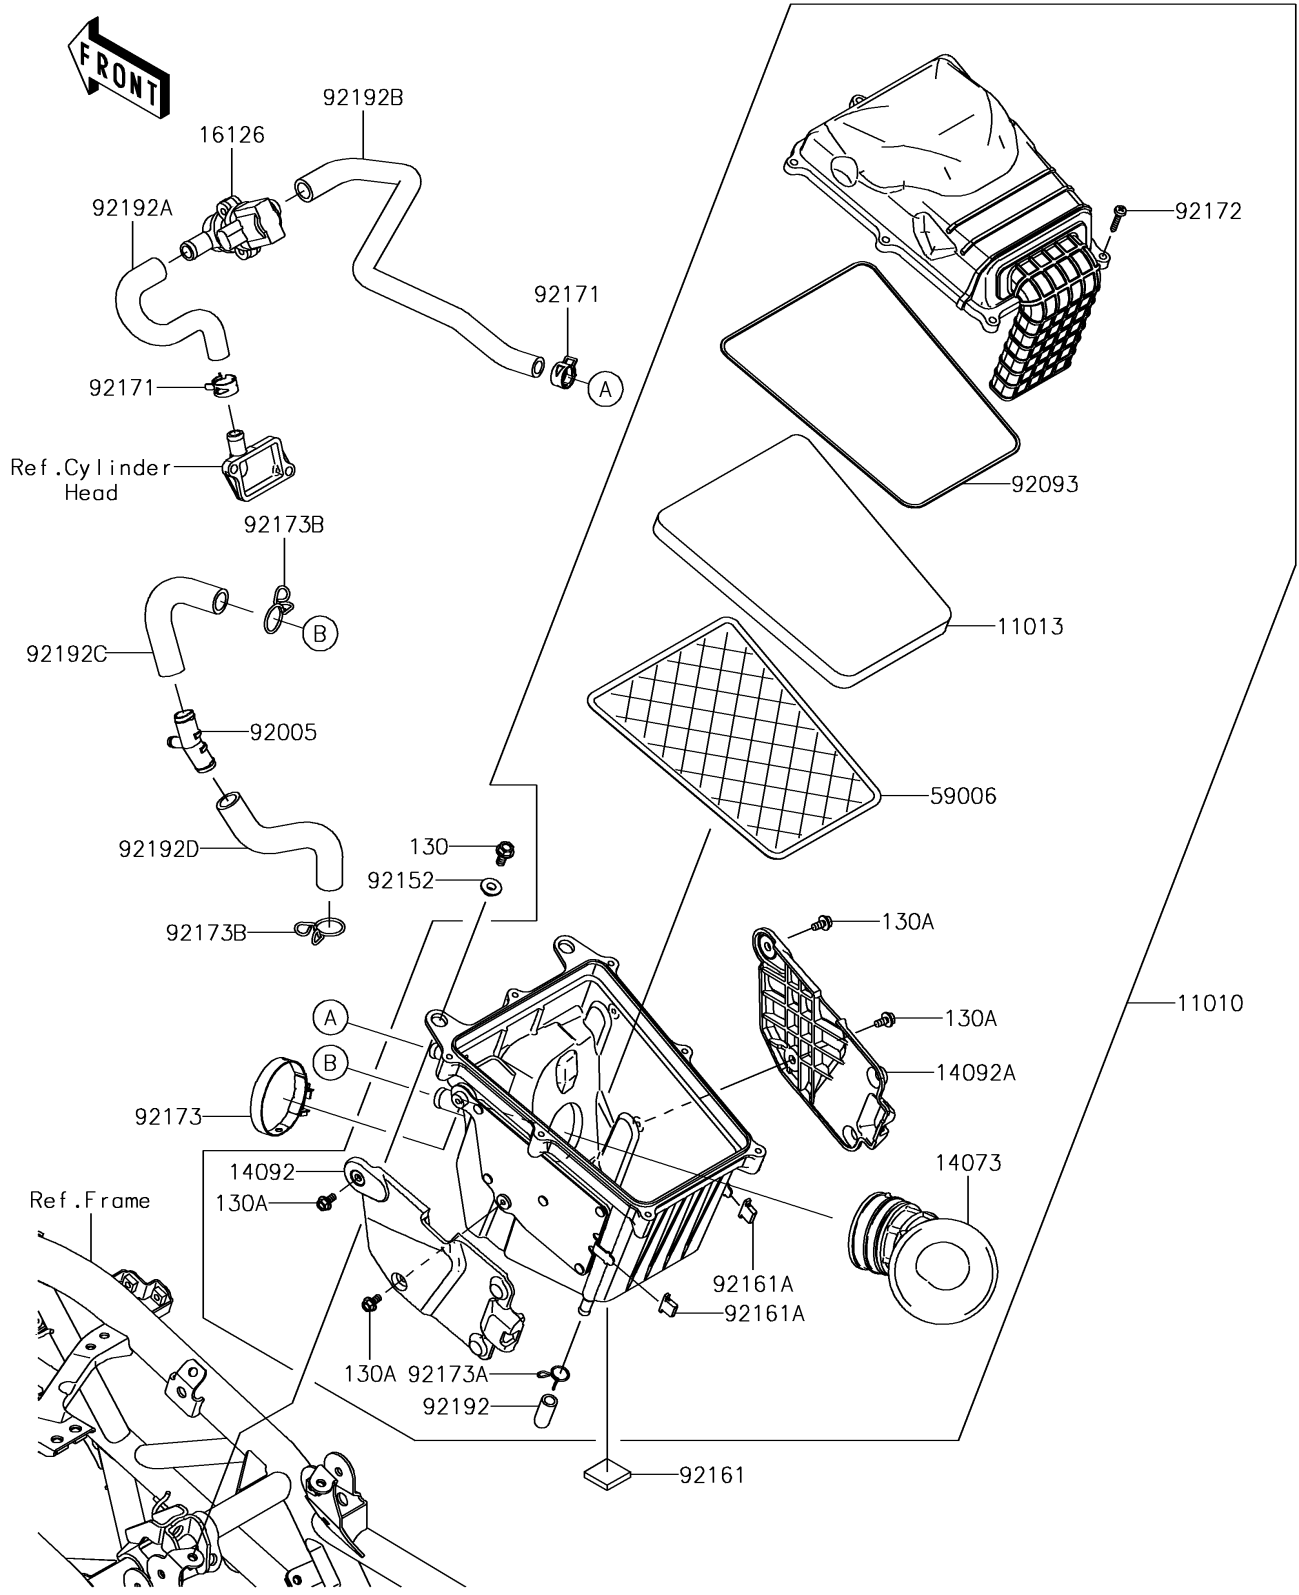

2016 Z250SL PARTS DIAGRAM

Air Cleaner

E1130

2016 Z250SL PARTS LIST

Air Cleaner

ITEM NAME	PART NUMBER	QUANTITY
FILTER-ASSY-AIR (Ref # 11010)	11010-0773	1
ELEMENT-AIR FILTER (Ref # 11013)	11013-0739	1
BOLT-FLANGED,6X14 (Ref # 130)	130BA0614	2
BOLT-FLANGED,5X10 (Ref # 130A)	130BB0510	4
DUCT,THROTTLE BODY (Ref # 14073)	14073-0776	1
COVER,LH (Ref # 14092)	14092-1146	1
COVER,RH (Ref # 14092A)	14092-1147	1
VALVE,AIR SWITCHING (Ref # 16126)	16126-0718	1
ARRESTER-FLAME (Ref # 59006)	59006-0016	1
FITTING (Ref # 92005)	92005-1373	1
SEAL (Ref # 92093)	92093-0603	1
COLLAR (Ref # 92152)	92152-1864	2
DAMPER,25X25X5 (Ref # 92161)	92161-1596	1
DAMPER (Ref # 92161A)	92161-1626	2
CLAMP (Ref # 92171)	92171-1888	2
SCREW,TAPPING,5X25 (Ref # 92172)	92172-0851	7
CLAMP,58MM (Ref # 92173)	92173-0927	1
CLAMP,11.6MM (Ref # 92173A)	92173-1107	1
CLAMP,20MM (Ref # 92173B)	92173-1188	2
TUBE,DRAIN (Ref # 92192)	92192-1292	1
TUBE,CAP-ASWV (Ref # 92192A)	92192-1293	1
TUBE,ASWV-AIR CLEANER (Ref # 92192B)	92192-1294	1
TUBE,FITTING-AIR FILTER (Ref # 92192C)	92192-1307	1
TUBE,CRANKCASE-FITTING (Ref # 92192D)	92192-1308	1