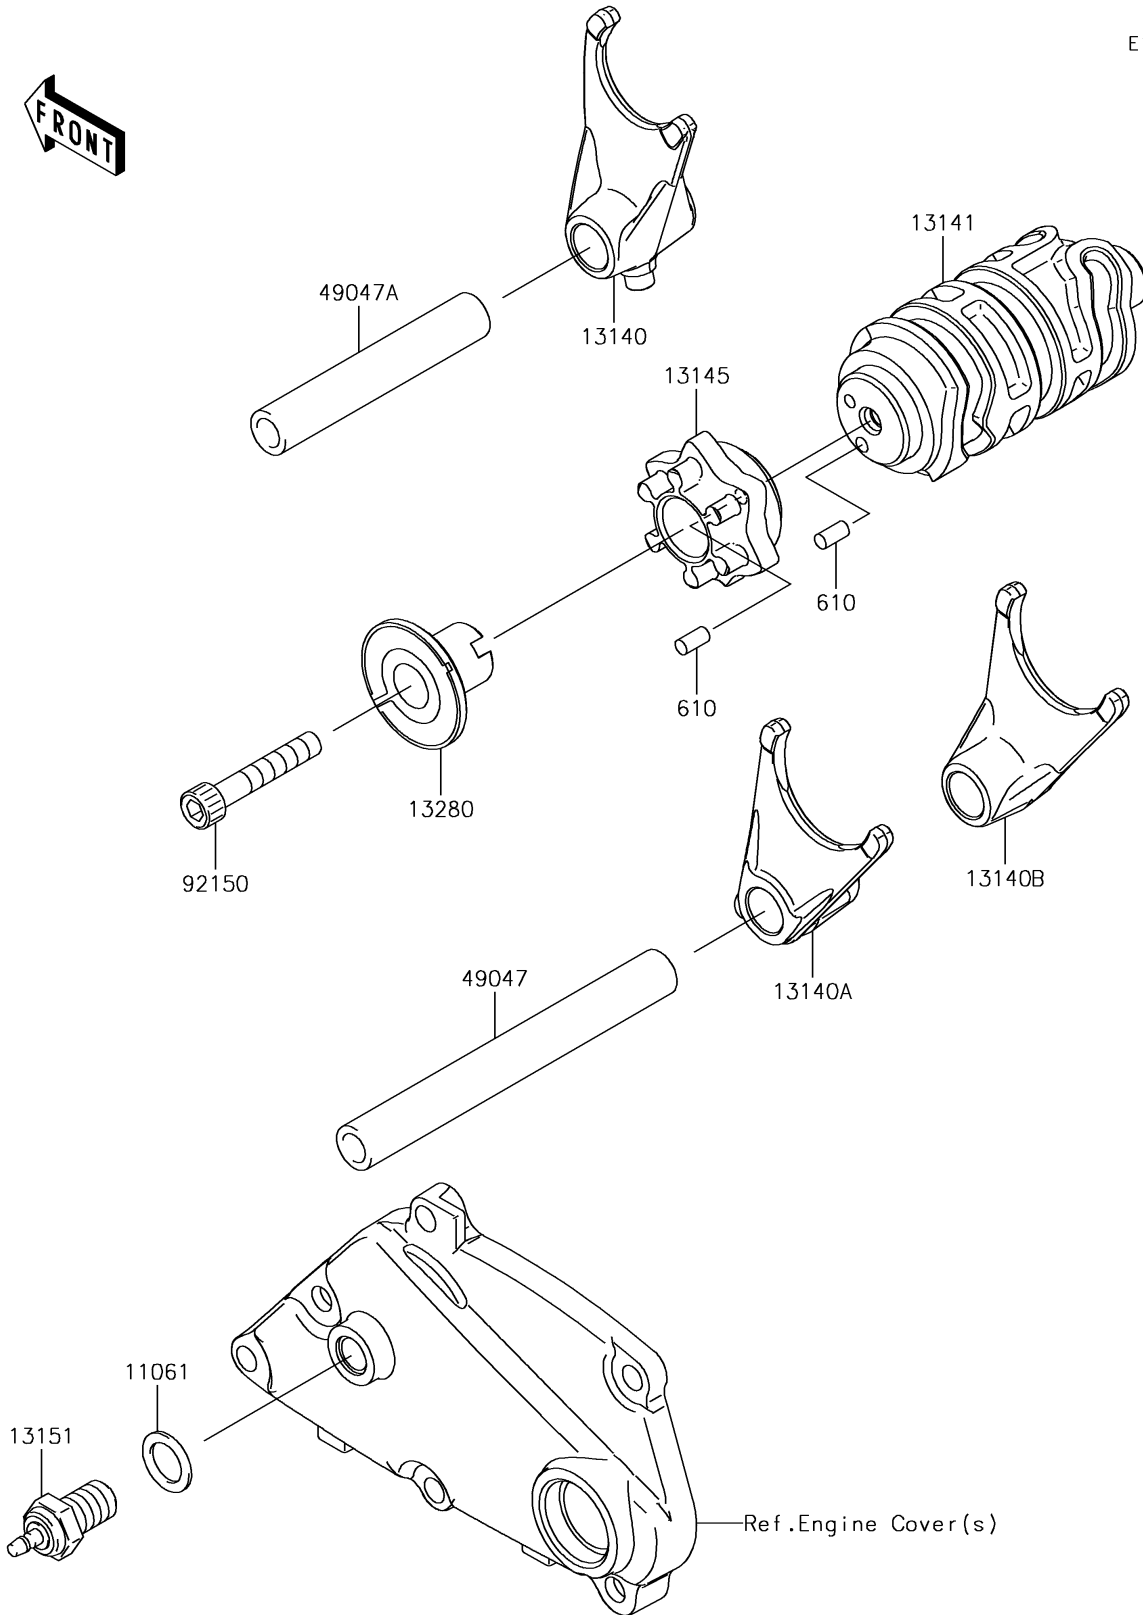

2016 Z250SL PARTS DIAGRAM

Gear Change Drum/Shift Fork(s)

E1362

2016 Z250SL PARTS LIST

Gear Change Drum/Shift Fork(s)

ITEM NAME	PART NUMBER	QUANTITY
GASKET,10.5X16X1 (Ref # 11061)	11061-0373	1
FORK-SHIFT,5TH&6TH (Ref # 13140)	13140-0632	1
FORK-SHIFT,2ND&4TH (Ref # 13140A)	13140-0633	1
FORK-SHIFT,1ST&3RD (Ref # 13140B)	13140-0634	1
DRUM-CHANGE (Ref # 13141)	13141-0578	1
CAM-CHANGE DRUM (Ref # 13145)	13145-0559	1
SWITCH-COMP,NEUTRAL (Ref # 13151)	13151-1102	1
HOLDER,CHANGE DRUM (Ref # 13280)	13280-0769	1
ROD-SHIFT,L=106.7 (Ref # 49047)	49047-1056	1
ROD-SHIFT,L=71.7 (Ref # 49047A)	49047-1057	1
ROLLER,4X8 (Ref # 610)	610A0408	2
BOLT,SOCKET,6X35 (Ref # 92150)	92150-1484	1