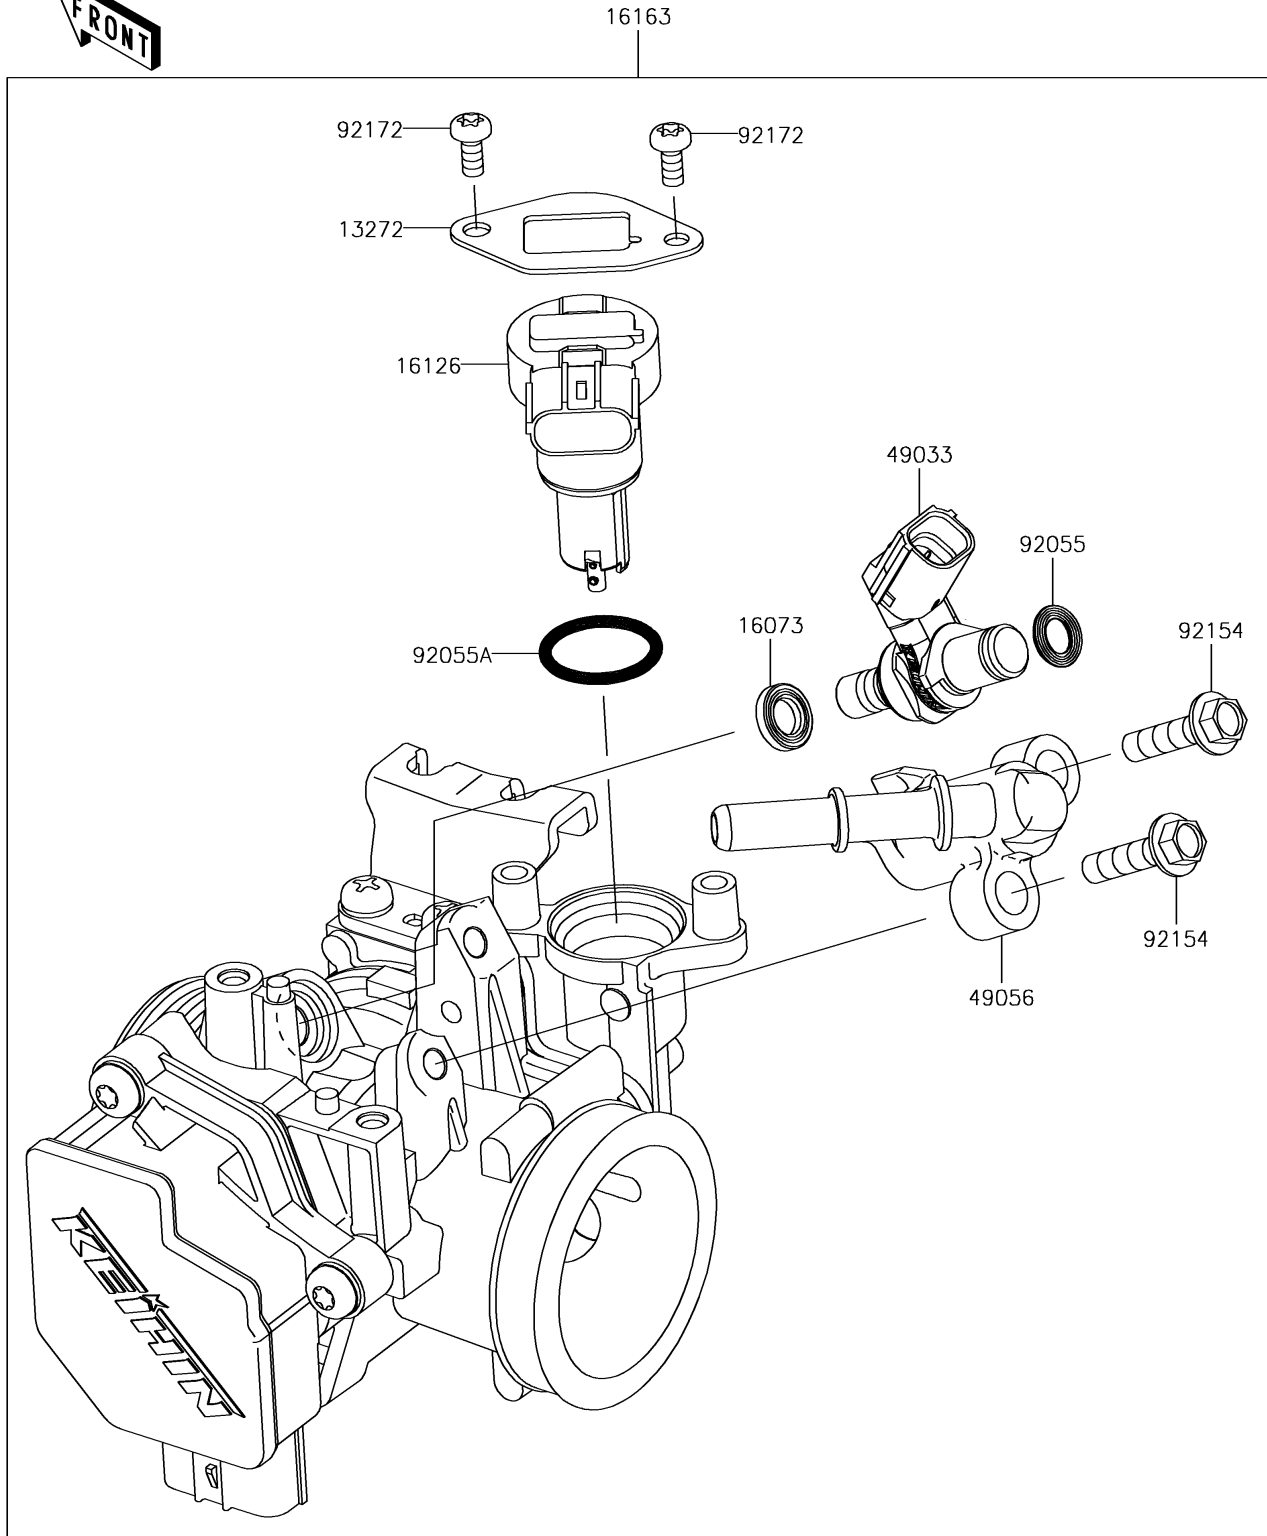

2017 Z250SL ABS PARTS DIAGRAM

Throttle

E1510

2017 Z250SL ABS PARTS LIST

Throttle

ITEM NAME	PART NUMBER	QUANTITY
PLATE (Ref # 13272)	13272-1862	1
INSULATOR (Ref # 16073)	16073-0821	1
VALVE,ISC (Ref # 16126)	16126-0729	1
THROTTLE-ASSY (Ref # 16163)	16163-0813	1
NOZZLE-INJECTION (Ref # 49033)	49033-0031	1
PIPE-INJECTION (Ref # 49056)	49056-0041	1
RING-O,6.3X2.2 (Ref # 92055)	92055-0821	1
RING-O (Ref # 92055A)	92055-0826	1
BOLT,FLANGED,5X20 (Ref # 92154)	92154-1559	2
SCREW,TORX (Ref # 92172)	92172-0903	2