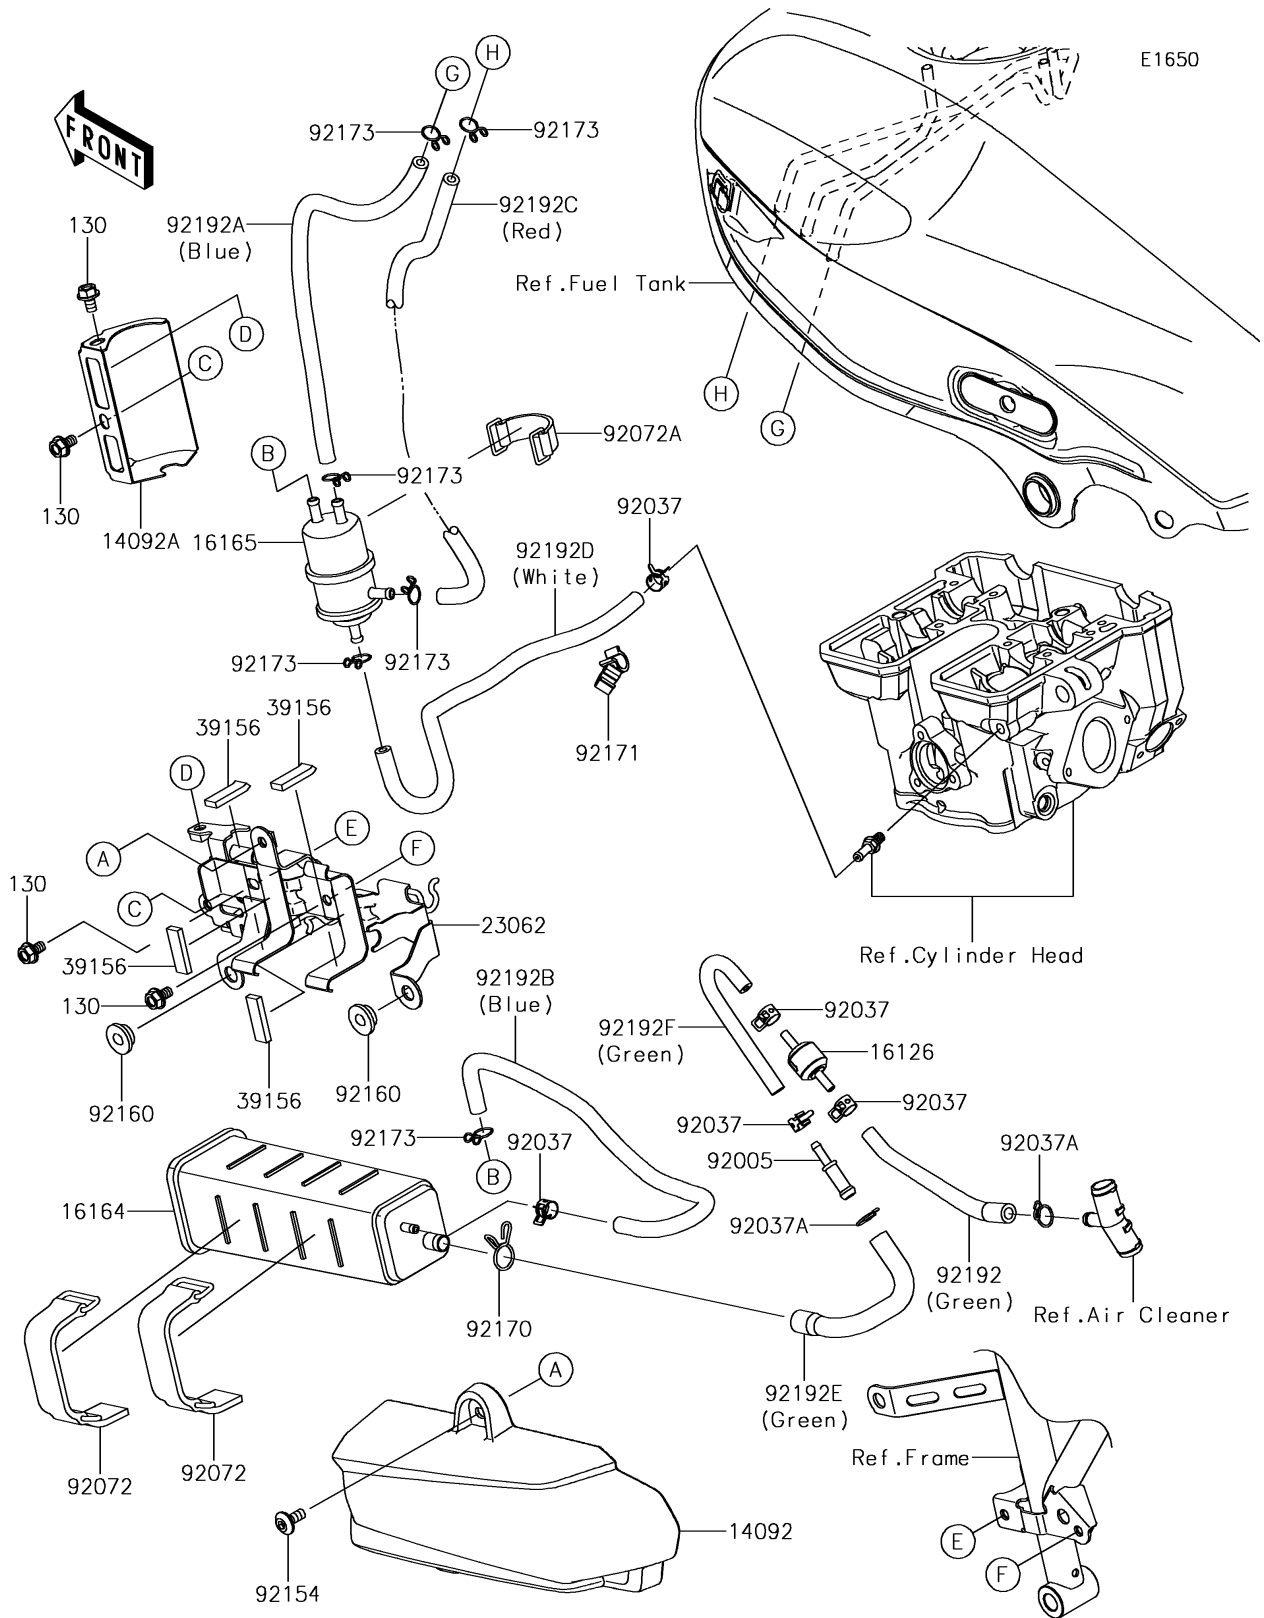

2015 Z250SL PARTS DIAGRAM

Fuel Evaporative System

2015 Z250SL PARTS LIST

Fuel Evaporative System

ITEM NAME	PART NUMBER	QUANTITY
BOLT-FLANGED,6X10 (Ref # 130)	130BA0610	4
COVER,CANISTER (Ref # 14092)	14092-1152	1
COVER,SEPARATOR (Ref # 14092A)	14092-1153	1
VALVE (Ref # 16126)	16126-0719	1
CANISTER (Ref # 16164)	16164-0009	1
SEPARATOR (Ref # 16165)	16165-1001	1
BRACKET-COMP (Ref # 23062)	23062-0798	1
PAD,10X30X4 (Ref # 39156)	39156-0927	4
FITTING (Ref # 92005)	92005-0032	1
CLAMP (Ref # 92037)	92037-1601	5
CLAMP (Ref # 92037A)	92037-1935	2
BAND,L=90 (Ref # 92072)	92072-0135	2
BAND,L=50 (Ref # 92072A)	92072-1419	1
BOLT,SOCKET,6X14 (Ref # 92154)	92154-0907	1
DAMPER (Ref # 92160)	92160-1613	2
CLAMP (Ref # 92170)	92170-1695	1
CLAMP (Ref # 92171)	92171-0027	1
CLAMP (Ref # 92173)	92173-1187	6
TUBE,VALVE-AIR CLEANER,GREEN (Ref # 92192)	92192-1306	1
TUBE,TANK-SEPARATOR,BLUE (Ref # 92192A)	92192-1322	1
TUBE,SEPARATOR-CANISTER,BLUE (Ref # 92192B)	92192-1323	1
TUBE,SEPARATOR-TANK,RED (Ref # 92192C)	92192-1324	1
TUBE,HEAD-SEPARATOR,WHITE (Ref # 92192D)	92192-1325	1
TUBE,CANISTER-FITTING,GREEN (Ref # 92192E)	92192-1326	1
TUBE,FITTING-VALVE,GREEN (Ref # 92192F)	92192-1327	1