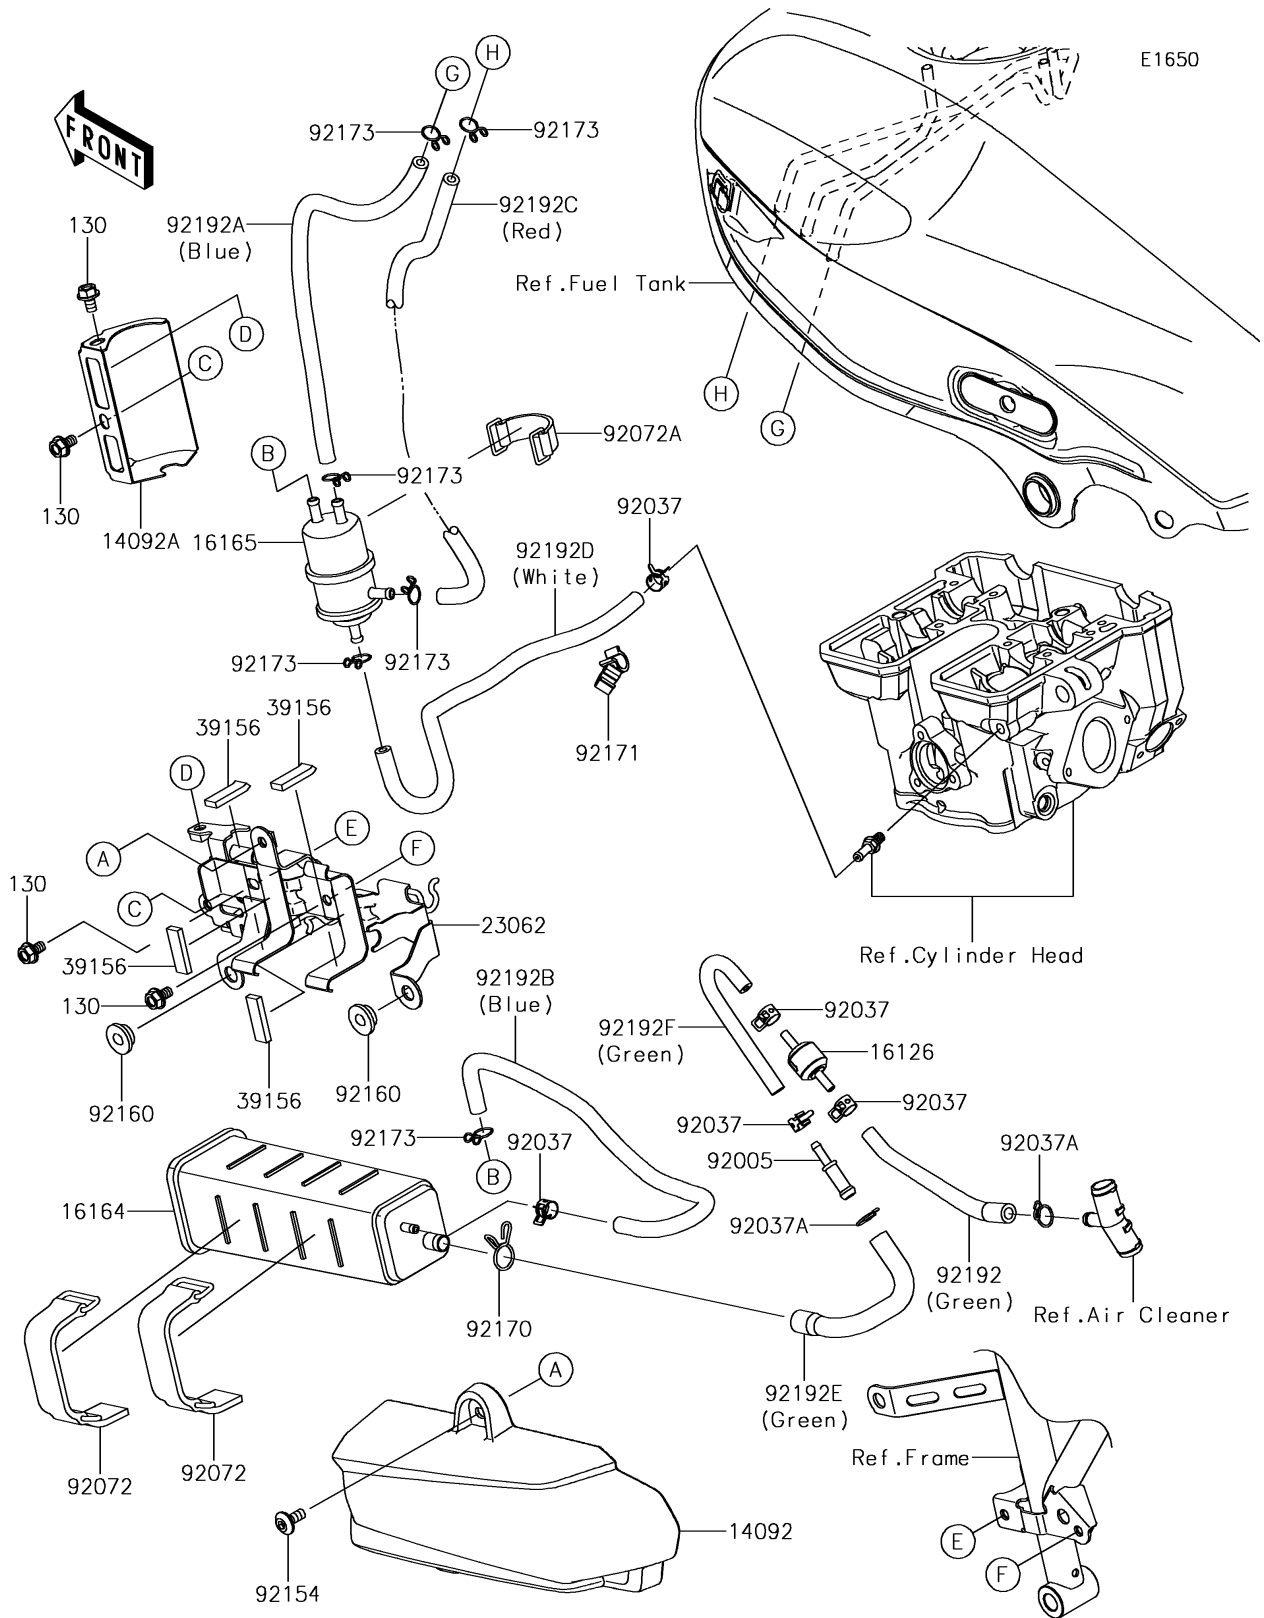

2016 Z250SL PARTS DIAGRAM

Fuel Evaporative System

2016 Z250SL PARTS LIST

Fuel Evaporative System

ITEM NAME	PART NUMBER	QUANTITY
BOLT-FLANGED,6X10 (Ref # 130)	130BA0610	4
COVER,CANISTER (Ref # 14092)	14092-1152	1
COVER,SEPARATOR (Ref # 14092A)	14092-1153	1
VALVE (Ref # 16126)	16126-0719	1
CANISTER (Ref # 16164)	16164-0009	1
SEPARATOR (Ref # 16165)	16165-1001	1
BRACKET-COMP (Ref # 23062)	23062-0798	1
PAD,10X30X4 (Ref # 39156)	39156-0927	4
FITTING (Ref # 92005)	92005-0032	1
CLAMP (Ref # 92037)	92037-1601	5
CLAMP (Ref # 92037A)	92037-1935	2
BAND,L=90 (Ref # 92072)	92072-0135	2
BAND,L=50 (Ref # 92072A)	92072-1419	1
BOLT,SOCKET,6X14 (Ref # 92154)	92154-0907	1
DAMPER (Ref # 92160)	92160-1613	2
CLAMP (Ref # 92170)	92170-1695	1
CLAMP (Ref # 92171)	92171-0027	1
CLAMP (Ref # 92173)	92173-1187	6
TUBE,VALVE-AIR CLEANER,GREEN (Ref # 92192)	92192-1306	1
TUBE,TANK-SEPARATOR,BLUE (Ref # 92192A)	92192-1322	1
TUBE,SEPARATOR-CANISTER,BLUE (Ref # 92192B)	92192-1323	1
TUBE,SEPARATOR-TANK,RED (Ref # 92192C)	92192-1324	1
TUBE,HEAD-SEPARATOR,WHITE (Ref # 92192D)	92192-1325	1
TUBE,CANISTER-FITTING,GREEN (Ref # 92192E)	92192-1326	1
TUBE,FITTING-VALVE,GREEN (Ref # 92192F)	92192-1327	1