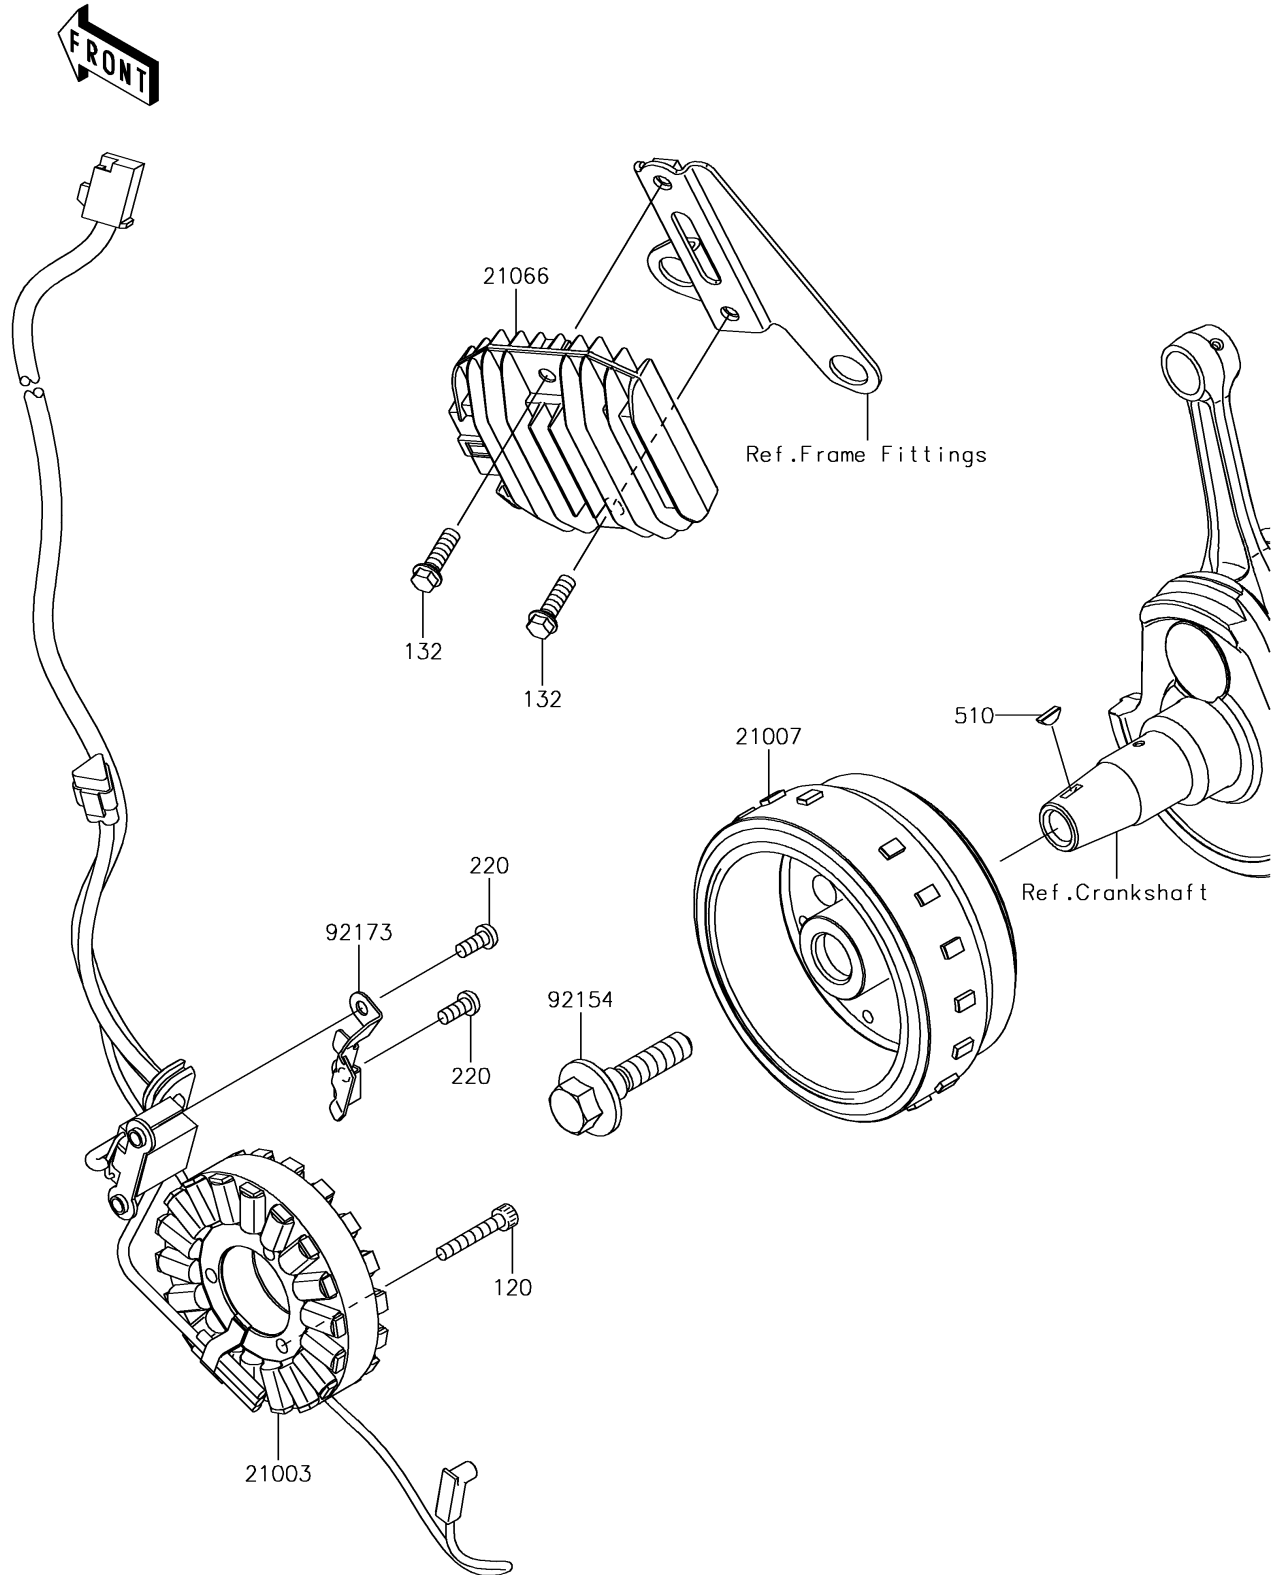

# 2015 Z250SL PARTS DIAGRAM

Generator

E1810

## 2015 Z250SL PARTS LIST

### Generator

ITEM NAME	PART NUMBER	QUANTITY
BOLT-SOCKET,5X30 (Ref # 120)	120CA0530	3
BOLT-FLANGED-SMALL,6X20 (Ref # 132)	132BA0620	2
STATOR (Ref # 21003)	21003-0141	1
ROTOR (Ref # 21007)	21007-0585	1
REGULATOR-VOLTAGE (Ref # 21066)	21066-0724	1
SCREW-PAN-CROS,5X12 (Ref # 220)	220AA0512	2
KEY-WOODRUFF (Ref # 510)	510A3100	1
BOLT (Ref # 92154)	92154-1309	1
CLAMP (Ref # 92173)	92173-1150	1