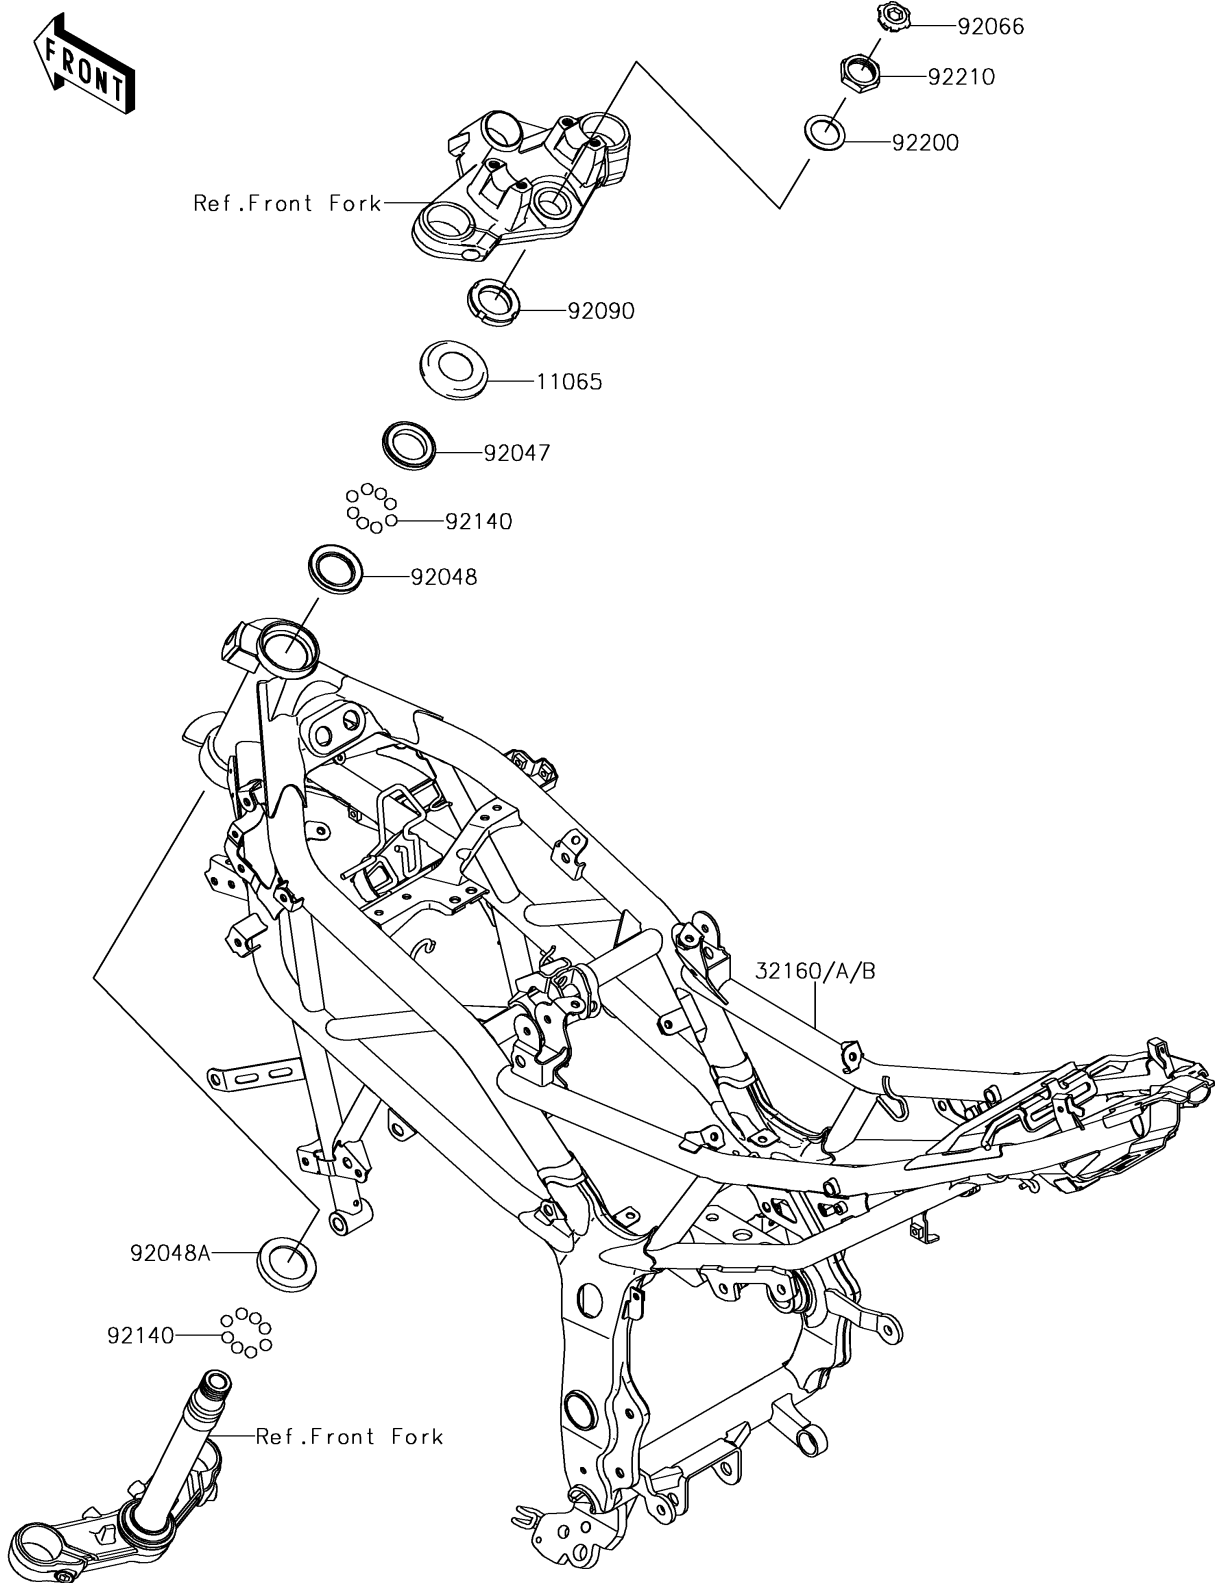

2016 Z250SL PARTS DIAGRAM

Frame(FGF-FJF)

F2120A

2016 Z250SL PARTS LIST

Frame(FGF-FJF)

ITEM NAME	PART NUMBER	QUANTITY
CAP,STEERING STEM (Ref # 11065)	11065-0832	1
FRAME-COMP,F.M.GRAY (Ref # 32160)	32160-0822-26M	1
FRAME-COMP,F.F.RED (Ref # 32160A)	32160-0822-34R	1
RACE,STEERING STEM BEARING (Ref # 92047)	92047-011	1
RACE,STEERING STEM BEARING (Ref # 92048)	92048-006	1
RACE,STEERING STEM BEARING (Ref # 92048A)	92048-008	1
PLUG (Ref # 92066)	92066-0785	1
NUT,30MM (Ref # 92090)	92090-007	1
BALL,6.35MM (Ref # 92140)	92140-0008	39
WASHER,25.5X36X1.6 (Ref # 92200)	92200-0893	1
NUT,25MM (Ref # 92210)	92210-0858	1