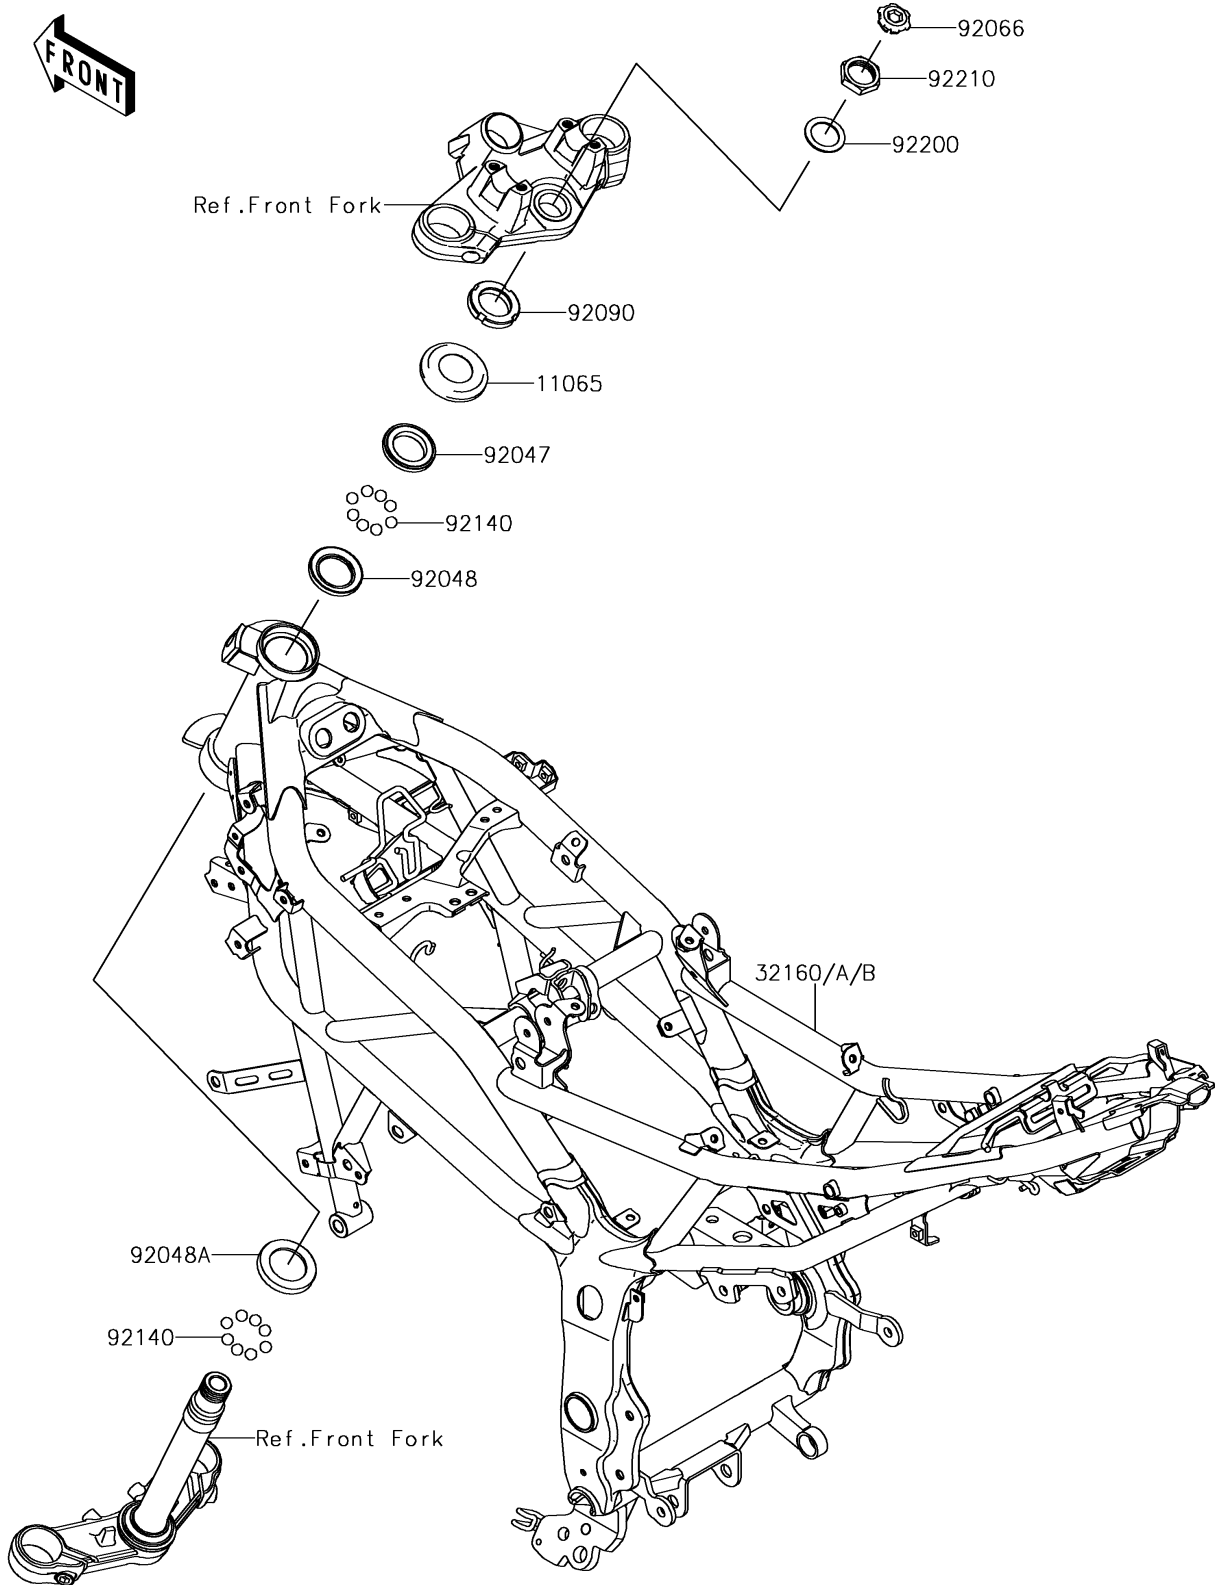

2017 Z250SL ABS PARTS DIAGRAM

Frame(FGF-FJF)

F2120A

2017 Z250SL ABS PARTS LIST

Frame(FGF-FJF)

ITEM NAME	PART NUMBER	QUANTITY
CAP,STEERING STEM (Ref # 11065)	11065-0832	1
FRAME-COMP,F.M.GRAY (Ref # 32160)	32160-0822-26M	1
FRAME-COMP,M.GREEN (Ref # 32160B)	32160-0822-54S	1
RACE,STEERING STEM BEARING (Ref # 92047)	92047-011	1
RACE,STEERING STEM BEARING (Ref # 92048)	92048-006	1
RACE,STEERING STEM BEARING (Ref # 92048A)	92048-008	1
PLUG (Ref # 92066)	92066-0785	1
NUT,30MM (Ref # 92090)	92090-007	1
BALL,6.35MM (Ref # 92140)	92140-0008	39
WASHER,25.5X36X1.6 (Ref # 92200)	92200-0893	1
NUT,25MM (Ref # 92210)	92210-0858	1