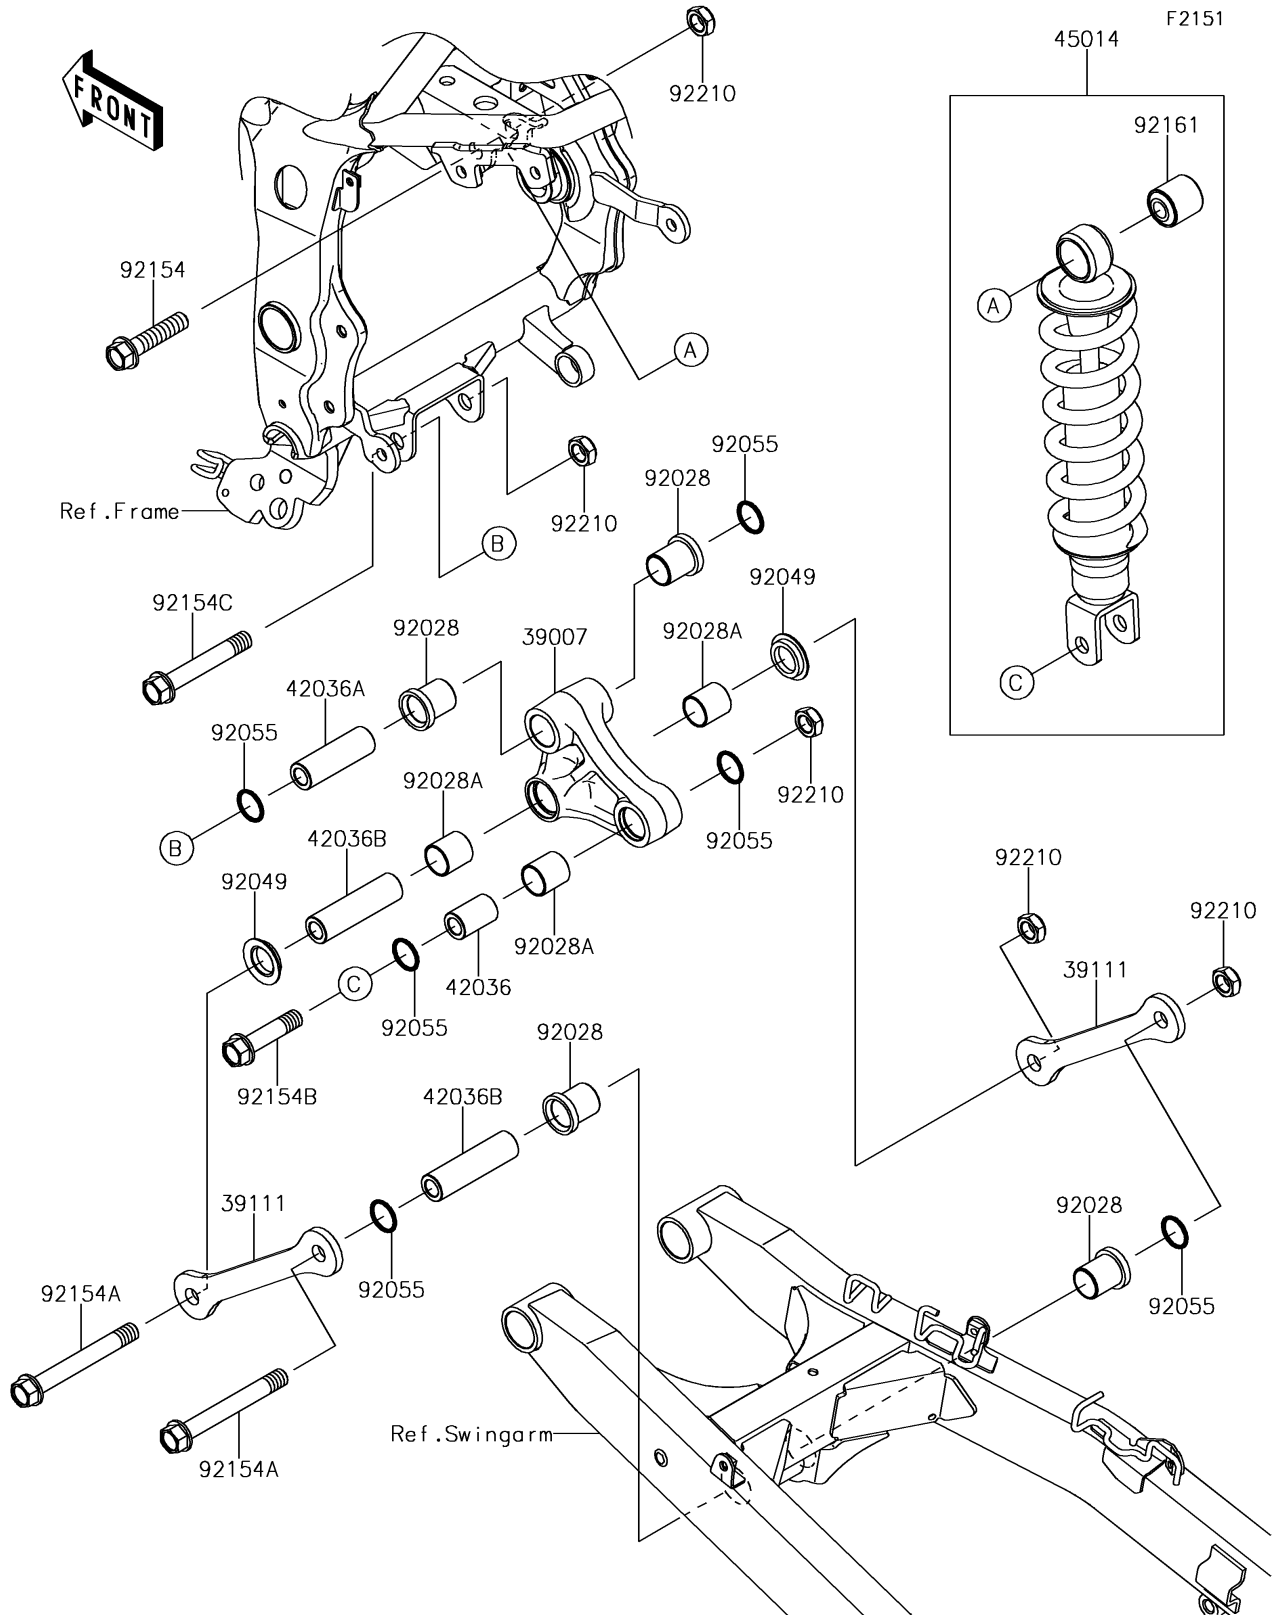

2016 Z250SL PARTS DIAGRAM

Suspension/Shock Absorber

2016 Z250SL PARTS LIST

Suspension/Shock Absorber

ITEM NAME	PART NUMBER	QUANTITY
ARM-SUSP,UNI TRAK (Ref # 39007)	39007-0376	1
ROD-TIE,SUSPENSION (Ref # 39111)	39111-0327	2
SLEEVE,12.1X20X32 (Ref # 42036)	42036-1077	1
SLEEVE,ARM,FR (Ref # 42036A)	42036-1078	1
SLEEVE,12.1X20X74 (Ref # 42036B)	42036-1102	2
SHOCKABSORBER,P.WHITE (Ref # 45014)	45014-0430-EH	1
BUSHING (Ref # 92028)	92028-1597	4
BUSHING (Ref # 92028A)	92028-1598	3
SEAL-OIL,ARM (Ref # 92049)	92049-1109	2
RING-O,19.8X2.2 (Ref # 92055)	92055-0732	6
BOLT,FLANGED,12X55 (Ref # 92154)	92154-0362	1
BOLT,FLANGED,12X98 (Ref # 92154A)	92154-0941	2
BOLT,FLANGED,12X52 (Ref # 92154B)	92154-0942	1
BOLT,FLANGED,12X80 (Ref # 92154C)	92154-1308	1
DAMPER,12.1X17X30 (Ref # 92161)	92161-1510	1
NUT,LOCK,12MM (Ref # 92210)	92210-1247	5