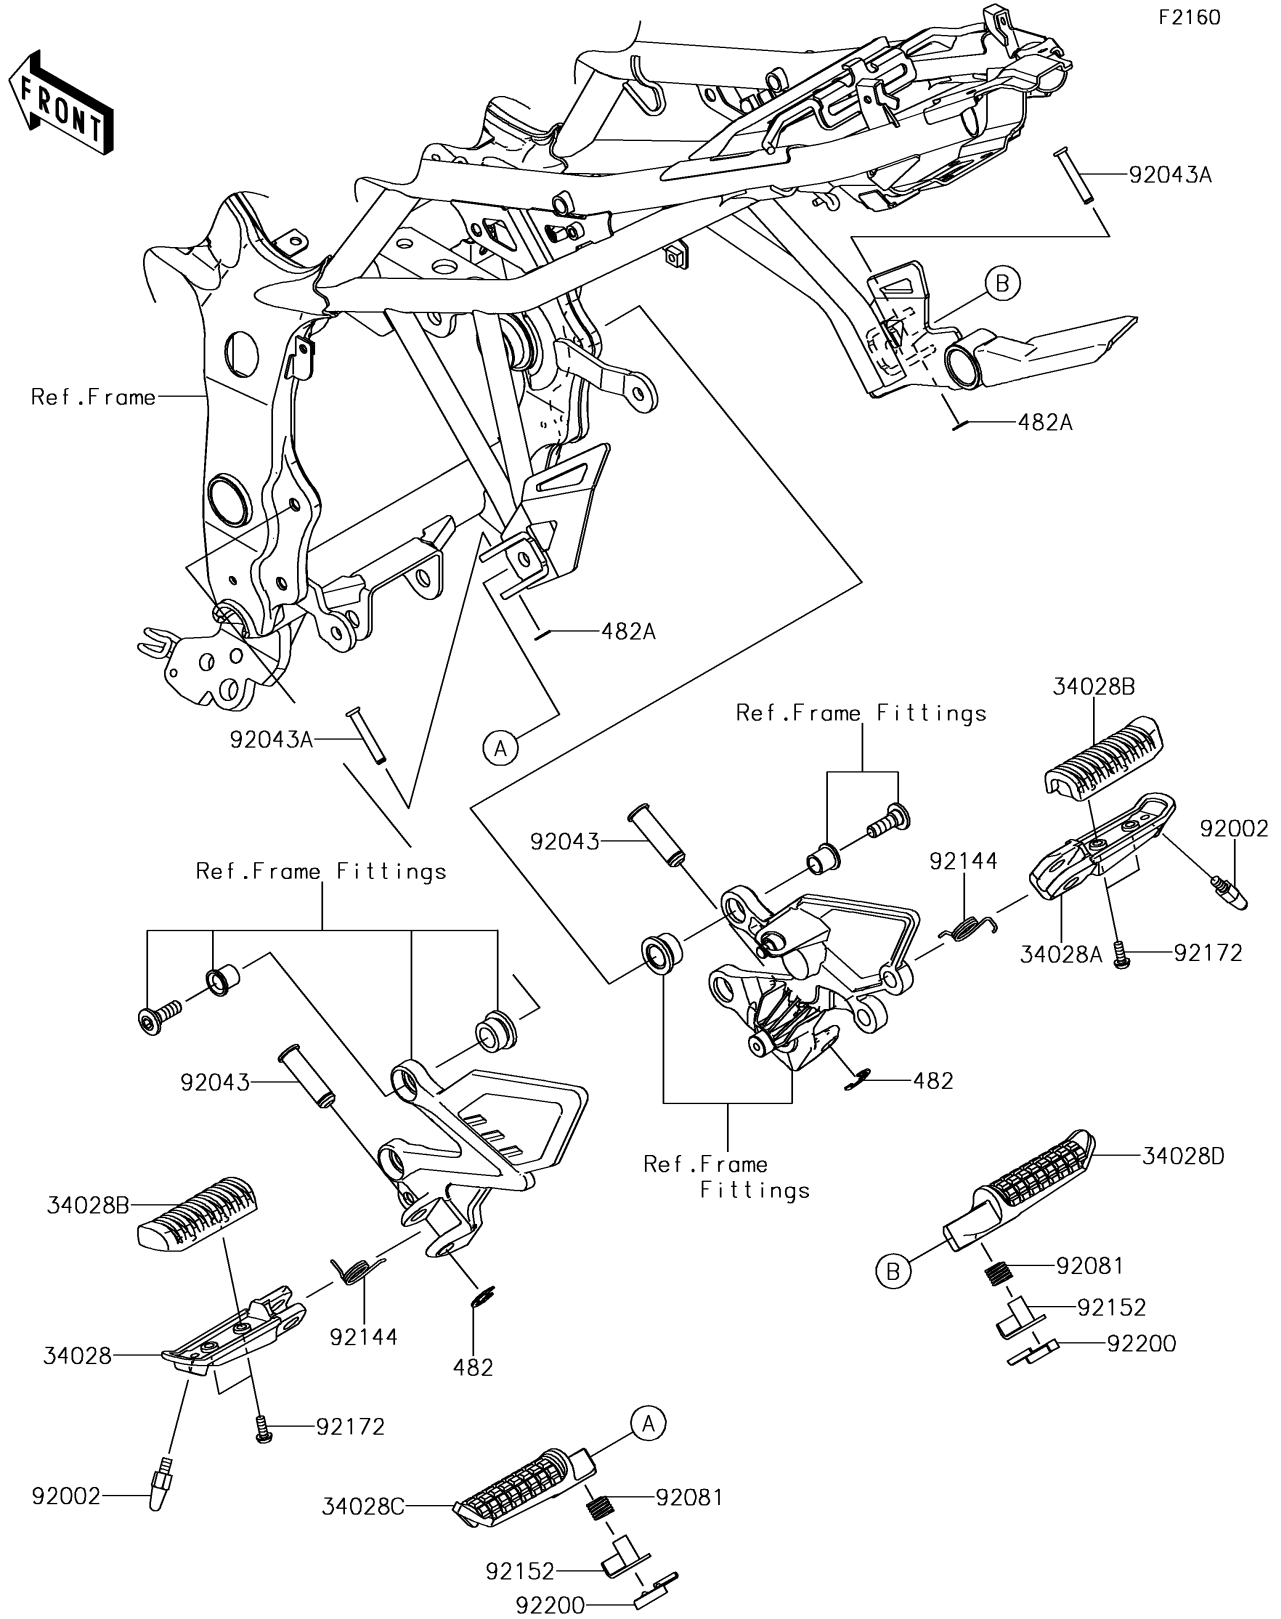

2015 Z250SL PARTS DIAGRAM

Footrests(FEF/FFF)

2015 Z250SL PARTS LIST

Footrests(FEF/FFF)

ITEM NAME	PART NUMBER	QUANTITY
STEP,FR,LH (Ref # 34028)	34028-0035	1
STEP,FR,RH (Ref # 34028A)	34028-0036	1
STEP,FR,RUBBER (Ref # 34028B)	34028-0056	2
STEP,RR,LH (Ref # 34028C)	34028-0334	1
STEP,RR,RH (Ref # 34028D)	34028-0335	1
CIRCLIP-TYPE-E,10MM (Ref # 482)	482EA0100	2
CIRCLIP-TYPE-E (Ref # 482A)	482EA5000	2
BOLT,BANK SENSOR (Ref # 92002)	92002-1742	2
PIN,12X37.5 (Ref # 92043)	92043-0026	2
PIN,6X35.5 (Ref # 92043A)	92043-1294	2
SPRING,STEP,RR (Ref # 92081)	92081-1612	2
SPRING,STEP RETURN (Ref # 92144)	92144-1567	2
COLLAR,STEP (Ref # 92152)	92152-0658	2
SCREW,5X14 (Ref # 92172)	92172-0976	4
WASHER (Ref # 92200)	92200-0783	2