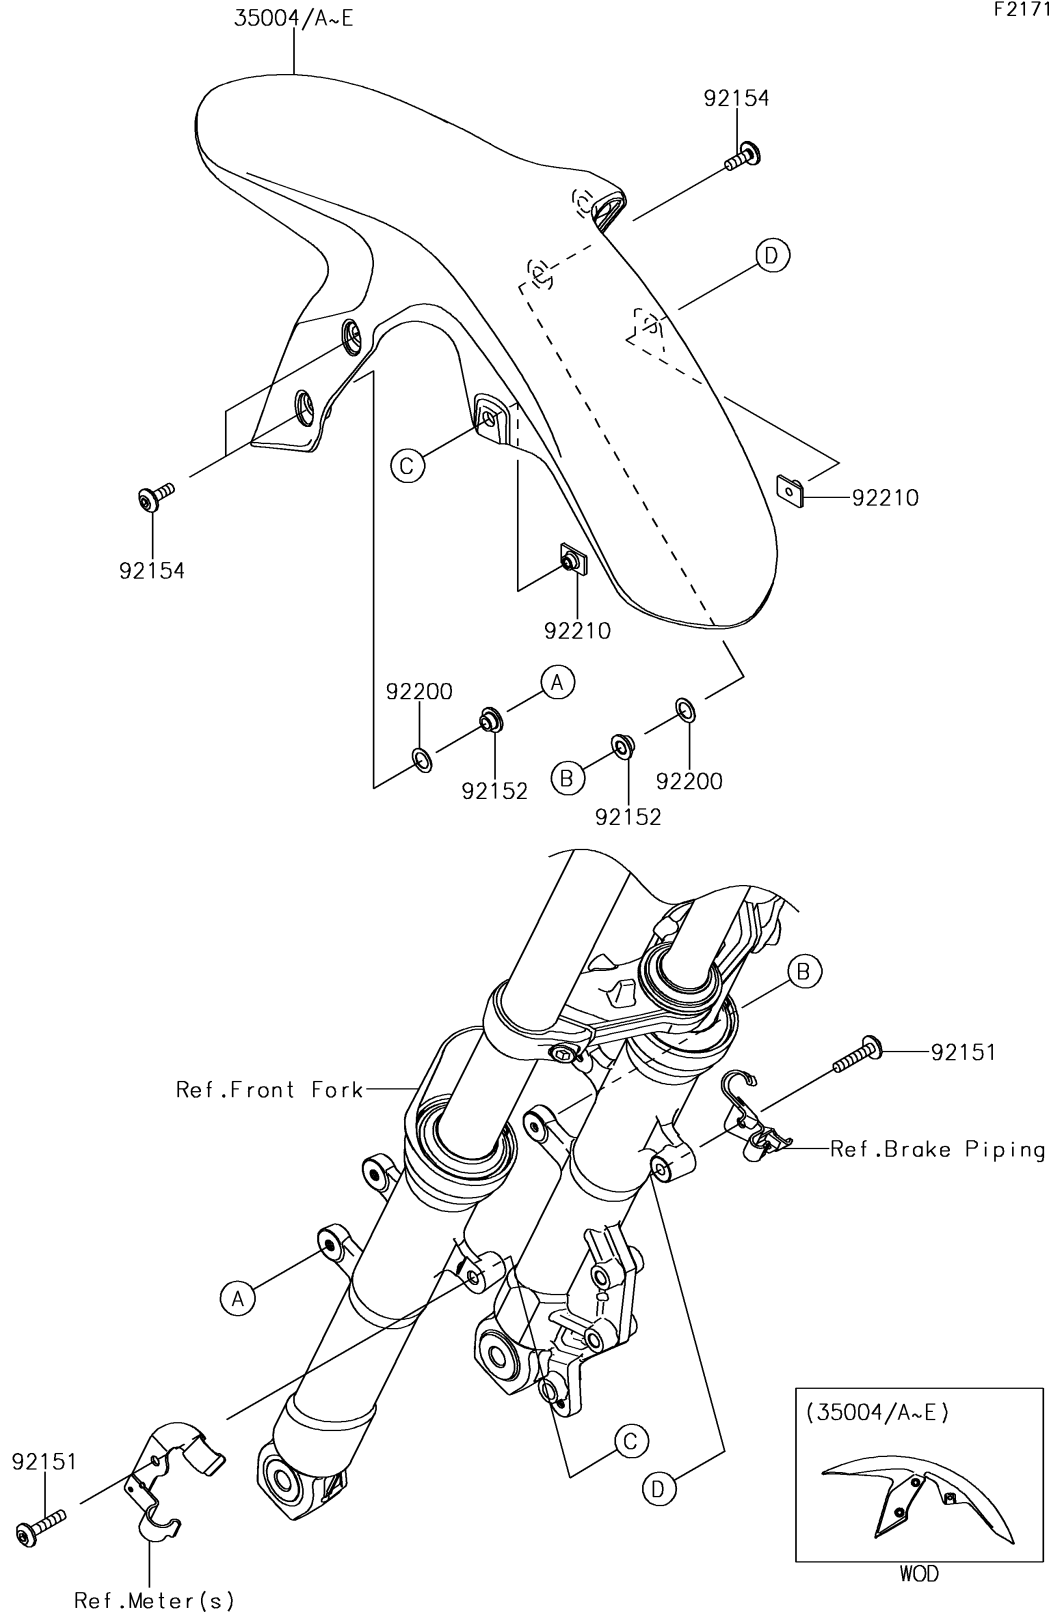

# 2016 Z250SL PARTS DIAGRAM

Front Fender(s)

F2171

## 2016 Z250SL PARTS LIST

### Front Fender(s)

ITEM NAME	PART NUMBER	QUANTITY
FENDER-FRONT,C.L.GREEN (Ref # 35004C)	35004-0331-51P	1
FENDER-FRONT,EBONY (Ref # 35004E)	35004-0331-H8	1
BOLT,SOCKET,6X30 (Ref # 92151)	92151-1605	2
COLLAR,6.8X10(16)X6.6 (Ref # 92152)	92152-0842	4
BOLT,SOCKET,6X18 (Ref # 92154)	92154-1291	4
WASHER,10.4X15.9X0.5 (Ref # 92200)	92200-0157	4
NUT,PLATE,6MM (Ref # 92210)	92210-1352	2