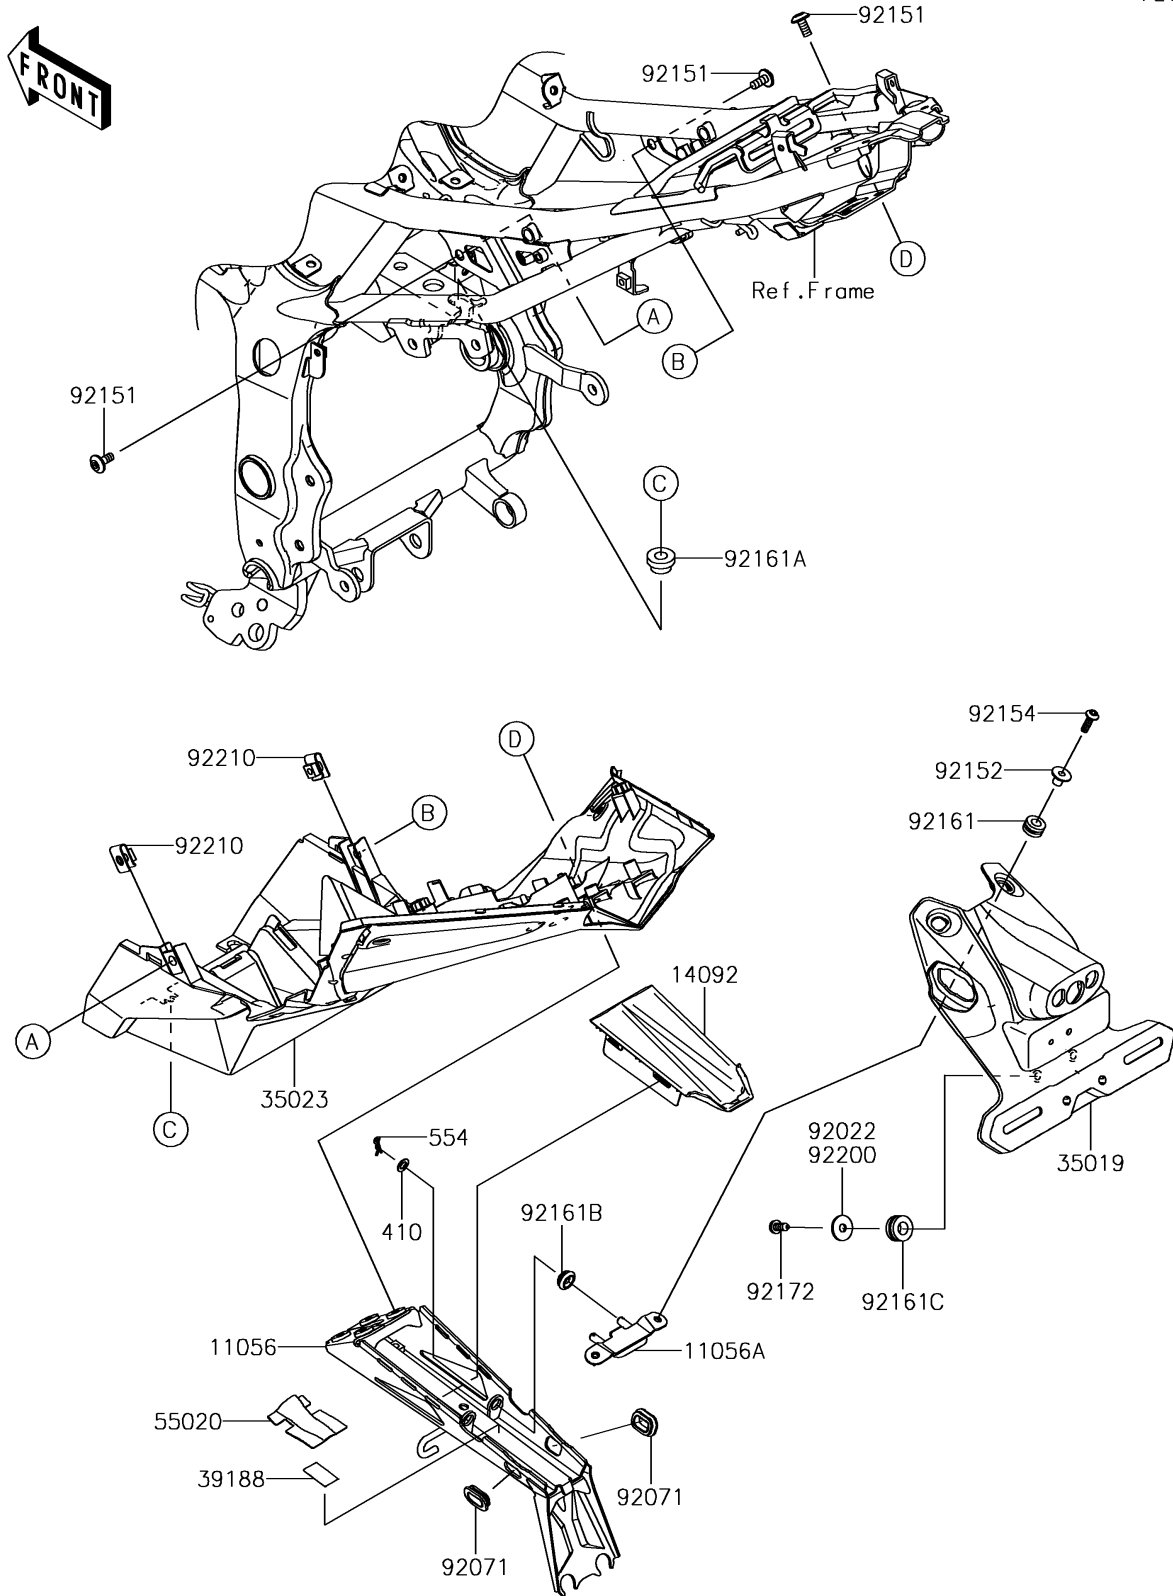

2016 Z250SL PARTS DIAGRAM

Rear Fender(s)

F2172

2016 Z250SL PARTS LIST

Rear Fender(s)

ITEM NAME	PART NUMBER	QUANTITY
BRACKET,FLAP,MAIN,F.M.GRAY (Ref # 11056)	11056-7060-26M	1
BRACKET,FLAP,FR (Ref # 11056A)	11056-7270	1
COVER,FLAP (Ref # 14092)	14092-1111	1
FLAP (Ref # 35019)	35019-0579	1
FENDER-REAR (Ref # 35023)	35023-0396	1
TAPE,15X25 (Ref # 39188)	39188-0045	1
WASHER-PLAIN-SMALL (Ref # 410)	410AA0600	2
GUARD,HARNESS (Ref # 55020)	55020-1873	1
PIN-SNAP,1.2X21.2 (Ref # 554)	554DA0600	2
WASHER,6.5X20X1.6 (Ref # 92022)	92022-125	2
GROMMET (Ref # 92071)	92071-0724	2
BOLT,SOCKET,6X14 (Ref # 92151)	92151-1654	6
COLLAR,5.2X7.2X10 (Ref # 92152)	92152-1792	2
BOLT,SOCKET,5X16 (Ref # 92154)	92154-0026	2
DAMPER (Ref # 92161)	92161-0056	2
DAMPER,10X22X12 (Ref # 92161A)	92161-0501	1
DAMPER (Ref # 92161B)	92161-0631	2
DAMPER,10X20X8.8 (Ref # 92161C)	92161-1664	2
SCREW,TAPPING,6X14 (Ref # 92172)	92172-0856	2
NUT,6MM (Ref # 92210)	92210-0218	2