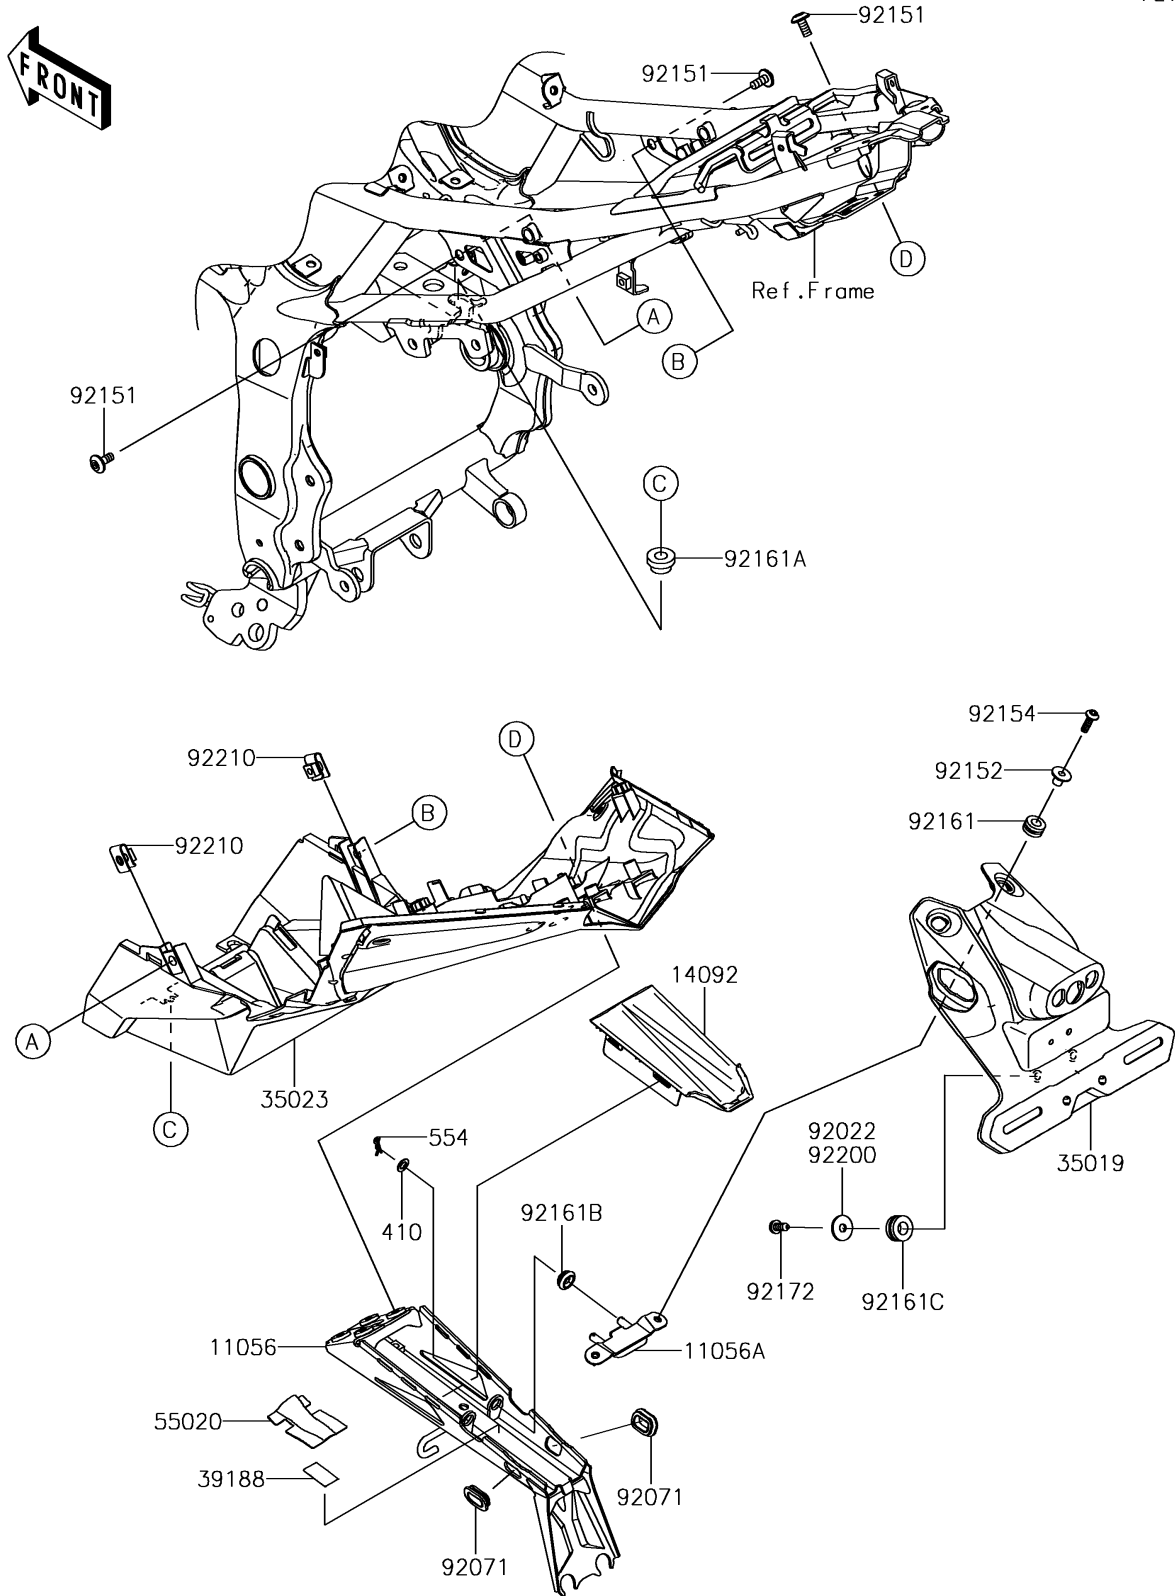

2017 Z250SL ABS PARTS DIAGRAM

Rear Fender(s)

F2172

2017 Z250SL ABS PARTS LIST

Rear Fender(s)

ITEM NAME	PART NUMBER	QUANTITY
BRACKET,FLAP,MAIN,F.M.GRAY (Ref # 11056)	11056-7060-26M	1
BRACKET,FLAP,FR (Ref # 11056A)	11056-7270	1
COVER,FLAP (Ref # 14092)	14092-1111	1
FLAP (Ref # 35019)	35019-0579	1
FENDER-REAR (Ref # 35023)	35023-0396	1
TAPE,15X25 (Ref # 39188)	39188-0045	1
WASHER-PLAIN-SMALL (Ref # 410)	410AA0600	2
GUARD,HARNESS (Ref # 55020)	55020-1873	1
PIN-SNAP,1.2X21.2 (Ref # 554)	554DA0600	2
GROMMET (Ref # 92071)	92071-0724	2
BOLT,SOCKET,6X14 (Ref # 92151)	92151-1654	6
COLLAR,5.2X7.2X10 (Ref # 92152)	92152-1792	2
BOLT,SOCKET,5X16 (Ref # 92154)	92154-0026	2
DAMPER (Ref # 92161)	92161-0056	2
DAMPER,10X22X12 (Ref # 92161A)	92161-0501	1
DAMPER (Ref # 92161B)	92161-0631	2
DAMPER,10X20X8.8 (Ref # 92161C)	92161-1664	2
SCREW,TAPPING,6X14 (Ref # 92172)	92172-0856	2
WASHER,6.5X20X1.6 (Ref # 92200)	92200-1963	2
NUT,6MM (Ref # 92210)	92210-0218	2