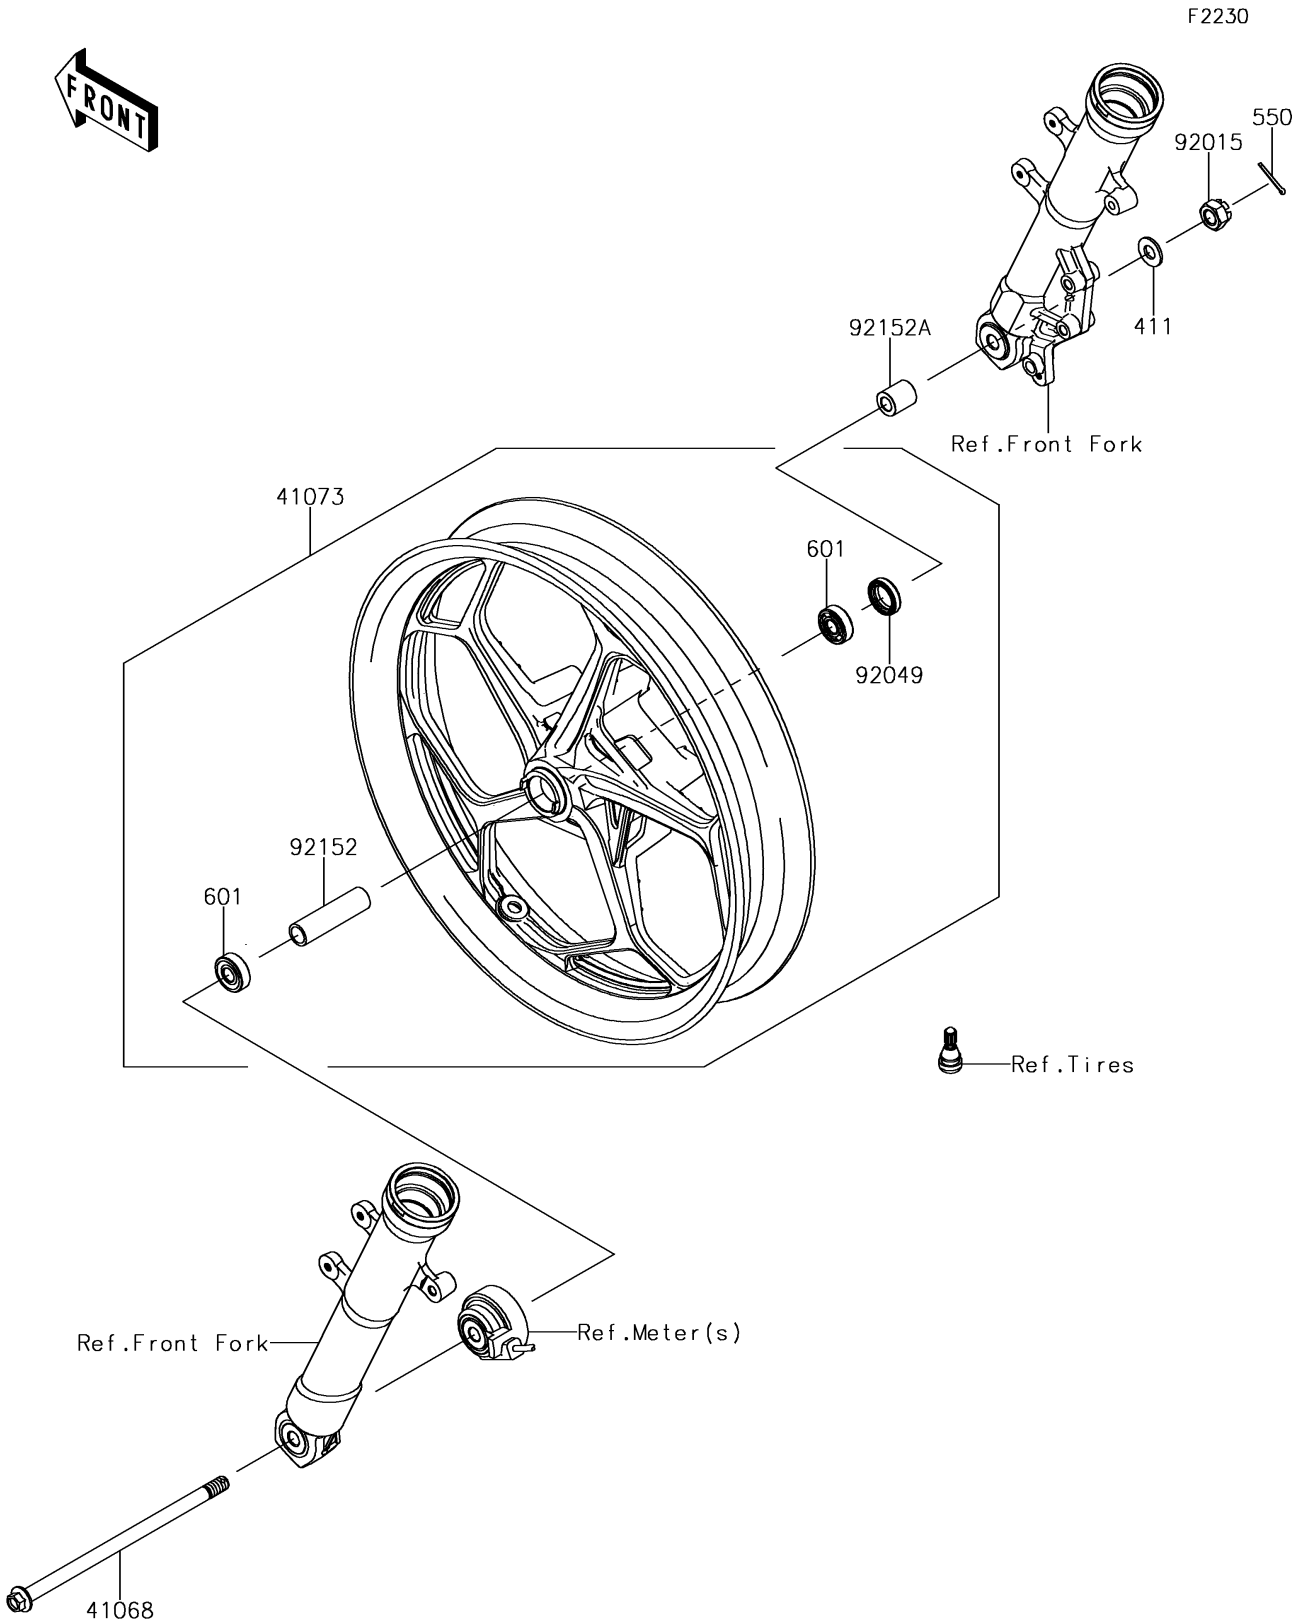

2016 Z250SL PARTS DIAGRAM

Front Hub

2016 Z250SL PARTS LIST

Front Hub

ITEM NAME	PART NUMBER	QUANTITY
AXLE,FR (Ref # 41068)	41068-0079	1
WHEEL-ASSY,FR,G.BLACK (Ref # 41073)	41073-0610-QT	1
WASHER-PLAIN,12MM (Ref # 411)	411AA1200	1
PIN-COTTER,3.0X30 (Ref # 550)	550AA3030	1
BEARING-BALL,#6201UG (Ref # 601)	601B6201UG	2
NUT,CASTLE,12MM (Ref # 92015)	92015-1870	1
SEAL-OIL (Ref # 92049)	92049-1106	1
COLLAR,12.1X17X76.5 (Ref # 92152)	92152-1758	1
COLLAR,12X22X25 (Ref # 92152A)	92152-1833	1