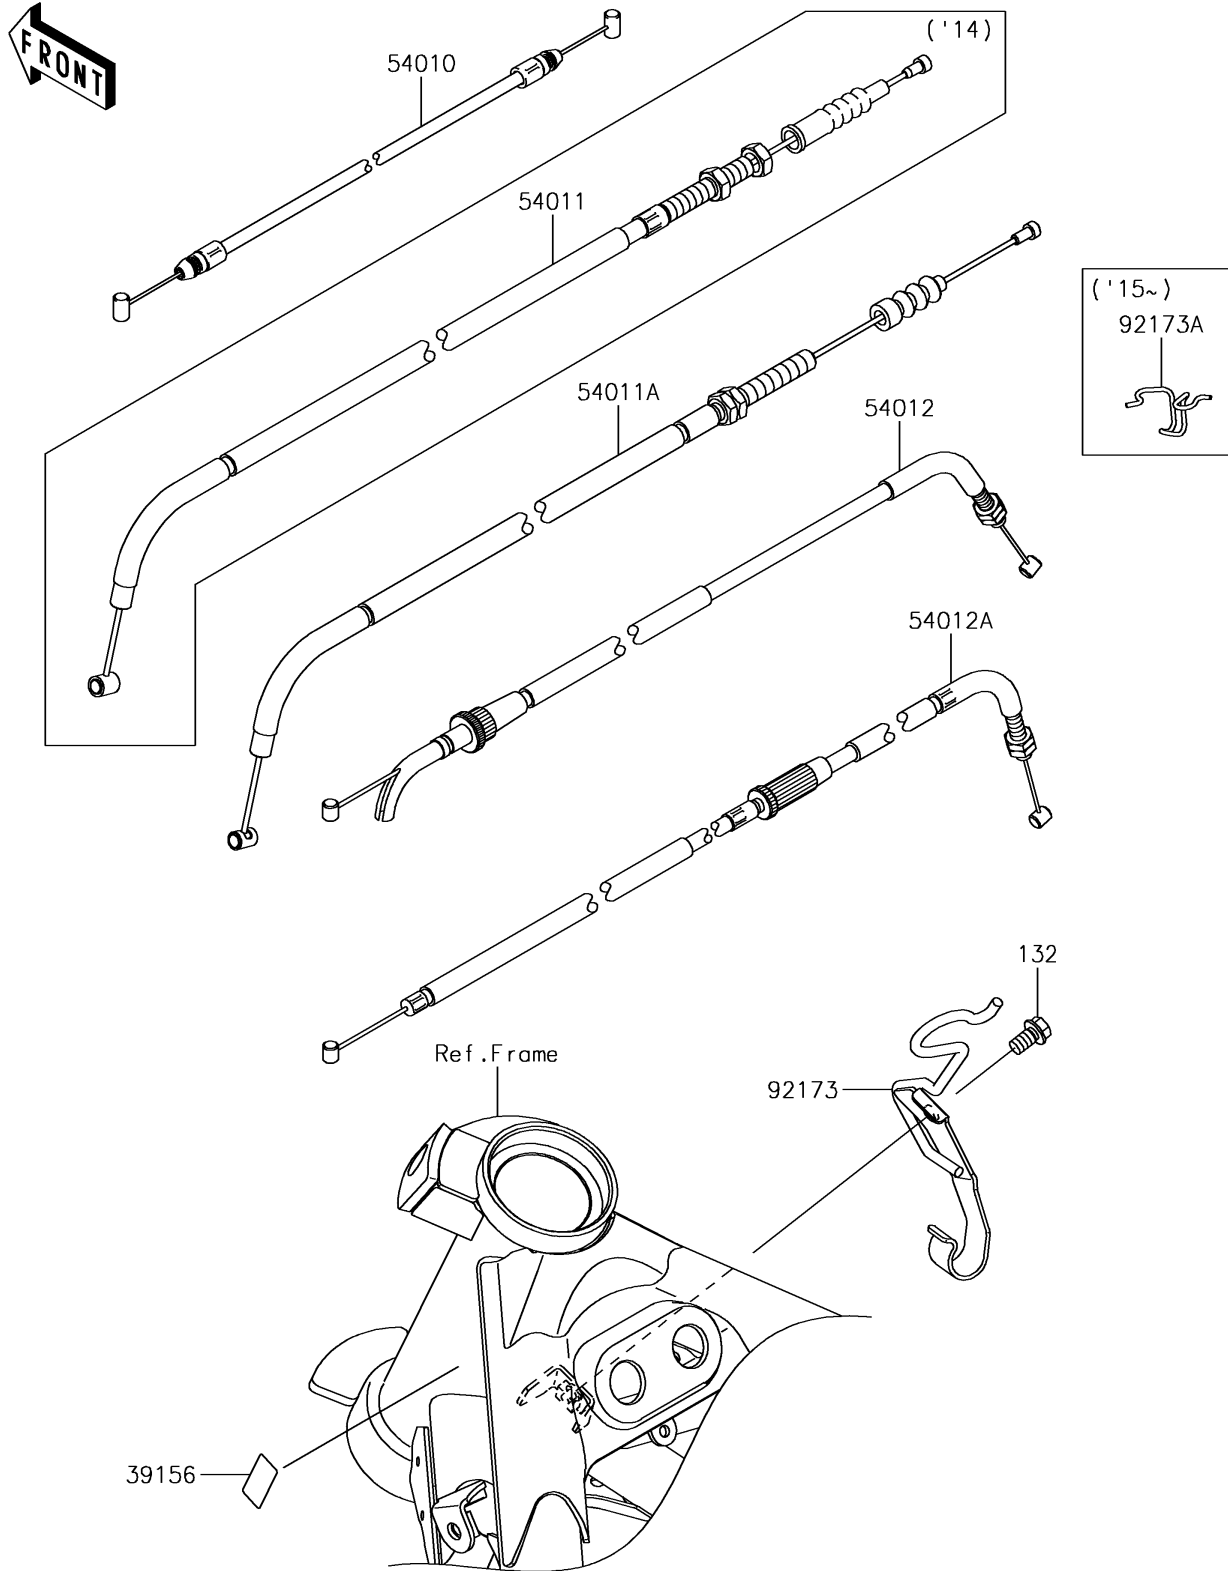

2018 Z250SL ABS PARTS DIAGRAM

Cables

F2540

2018 Z250SL ABS PARTS LIST

Cables

ITEM NAME	PART NUMBER	QUANTITY
BOLT-FLANGED-SMALL,6X10 (Ref # 132)	132BB0610	1
PAD,10X25 (Ref # 39156)	39156-0721	1
CABLE,SEAT LOCK (Ref # 54010)	54010-0598	1
CABLE-CLUTCH (Ref # 54011A)	54011-0609	1
CABLE-THROTTLE,PULL (Ref # 54012)	54012-0603	1
CABLE-THROTTLE,RETURN (Ref # 54012A)	54012-0632	1
CLAMP (Ref # 92173)	92173-1169	1
CLAMP,THROTTLE CABLE (Ref # 92173A)	92173-1591	1