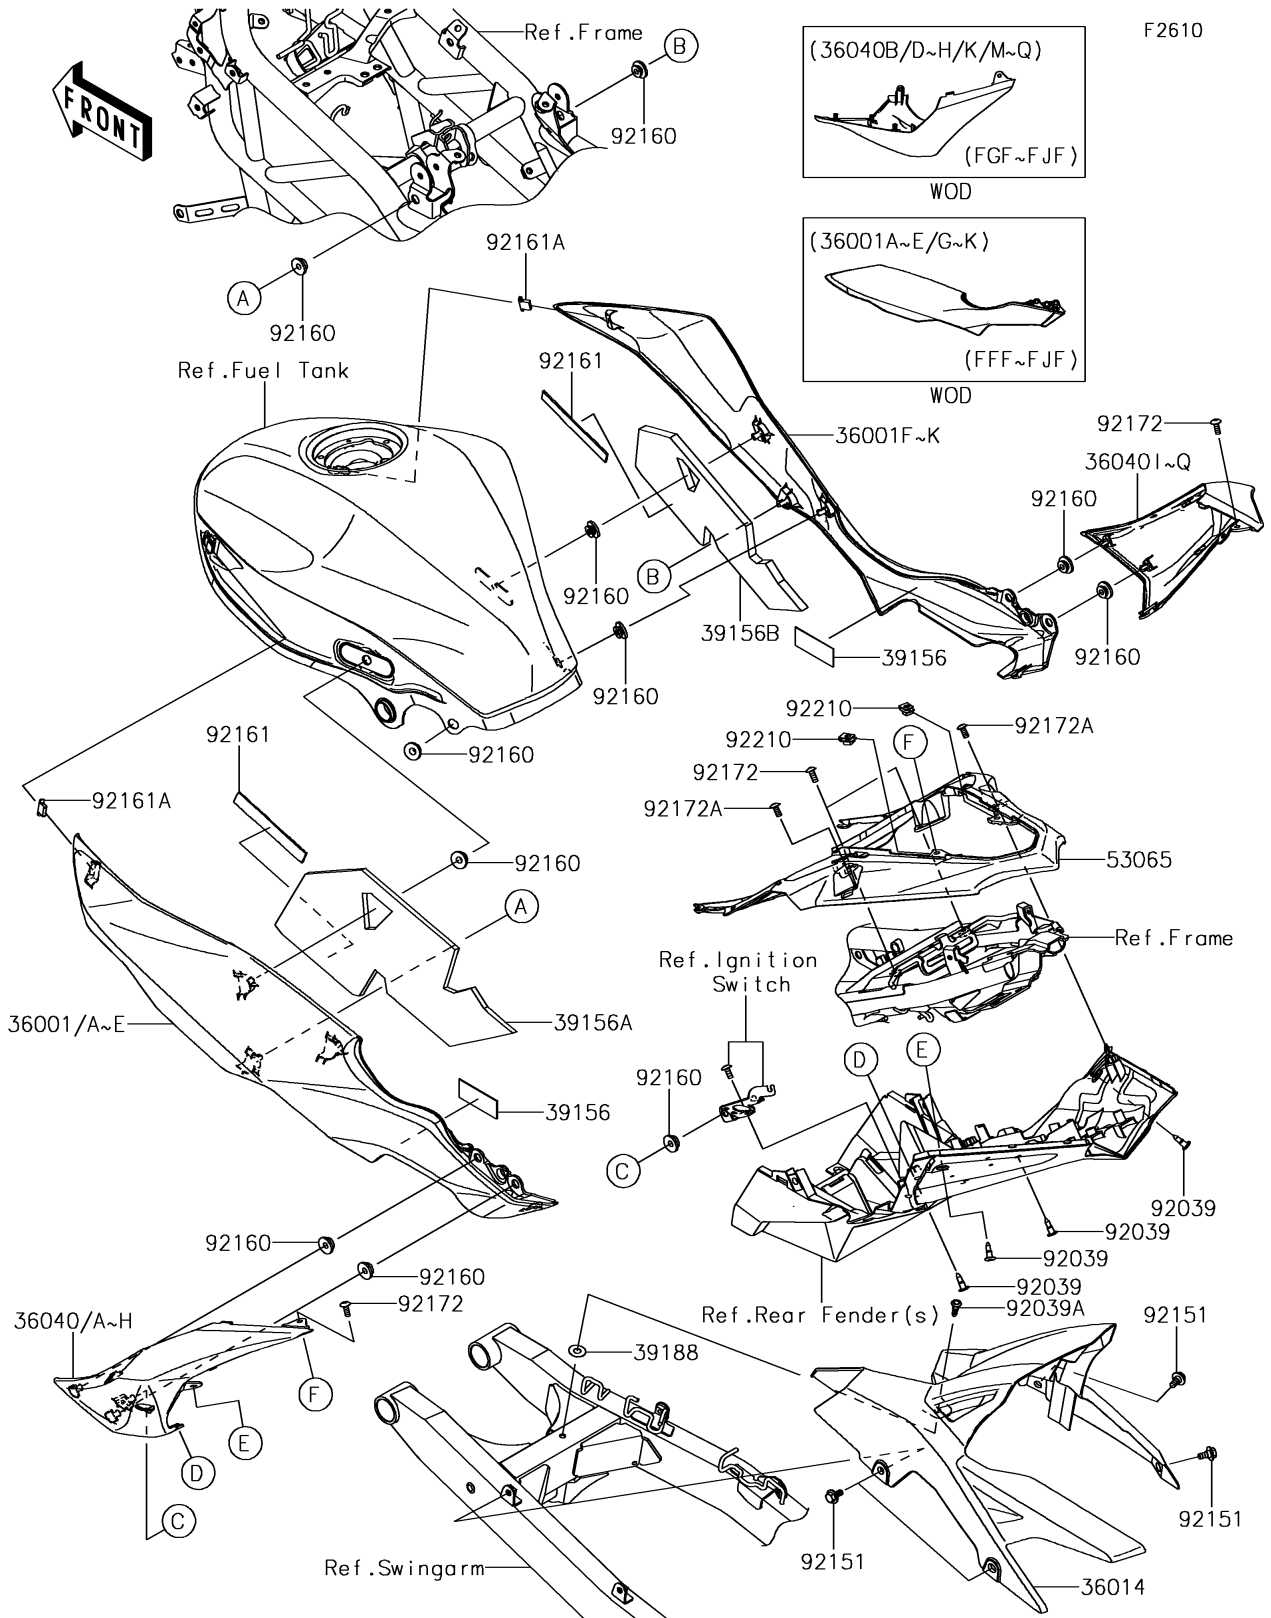

# 2018 Z250SL ABS PARTS DIAGRAM

## Side Covers/Chain Cover

## 2018 Z250SL ABS PARTS LIST

### Side Covers/Chain Cover

ITEM NAME	PART NUMBER	QUANTITY
COVER-SIDE,LH,M.M.F.SILVER (Ref # 36001B)	36001-0601-60S	1
COVER-SIDE,LH,EBONY (Ref # 36001E)	36001-0601-H8	1
COVER-SIDE,RH,M.M.F.SILVER (Ref # 36001H)	36001-0602-60S	1
COVER-SIDE,RH,EBONY (Ref # 36001K)	36001-0602-H8	1
CASE-CHAIN (Ref # 36014)	36014-0562	1
COVER-TAIL,LH,C.P.BLUE (Ref # 36040F)	36040-0140-723	1
COVER-TAIL,LH,EBONY (Ref # 36040H)	36040-0140-H8	1
COVER-TAIL,RH,C.P.BLUE (Ref # 36040O)	36040-0141-723	1
COVER-TAIL,RH,EBONY (Ref # 36040Q)	36040-0141-H8	1
PAD,25X60X1 (Ref # 39156)	39156-1861	2
PAD,SIDE COVER,LH (Ref # 39156A)	39156-1950	1
PAD,SIDE COVER,RH (Ref # 39156B)	39156-1951	1
TAPE,8X19 (Ref # 39188)	39188-0046	1
COVER SEAT (Ref # 53065)	53065-0024	1
RIVET (Ref # 92039)	92039-0707	4
RIVET (Ref # 92039A)	92039-0709	1
BOLT,FLANGED,6X13 (Ref # 92151)	92151-1703	4
DAMPER (Ref # 92160)	92160-1613	11
DAMPER,15X110X2 (Ref # 92161)	92161-1571	2
DAMPER (Ref # 92161A)	92161-1626	2
SCREW (Ref # 92172)	92172-0016	4
SCREW,5X12 (Ref # 92172A)	92172-0857	2
NUT,PLATE,5MM (Ref # 92210)	92210-0262	2