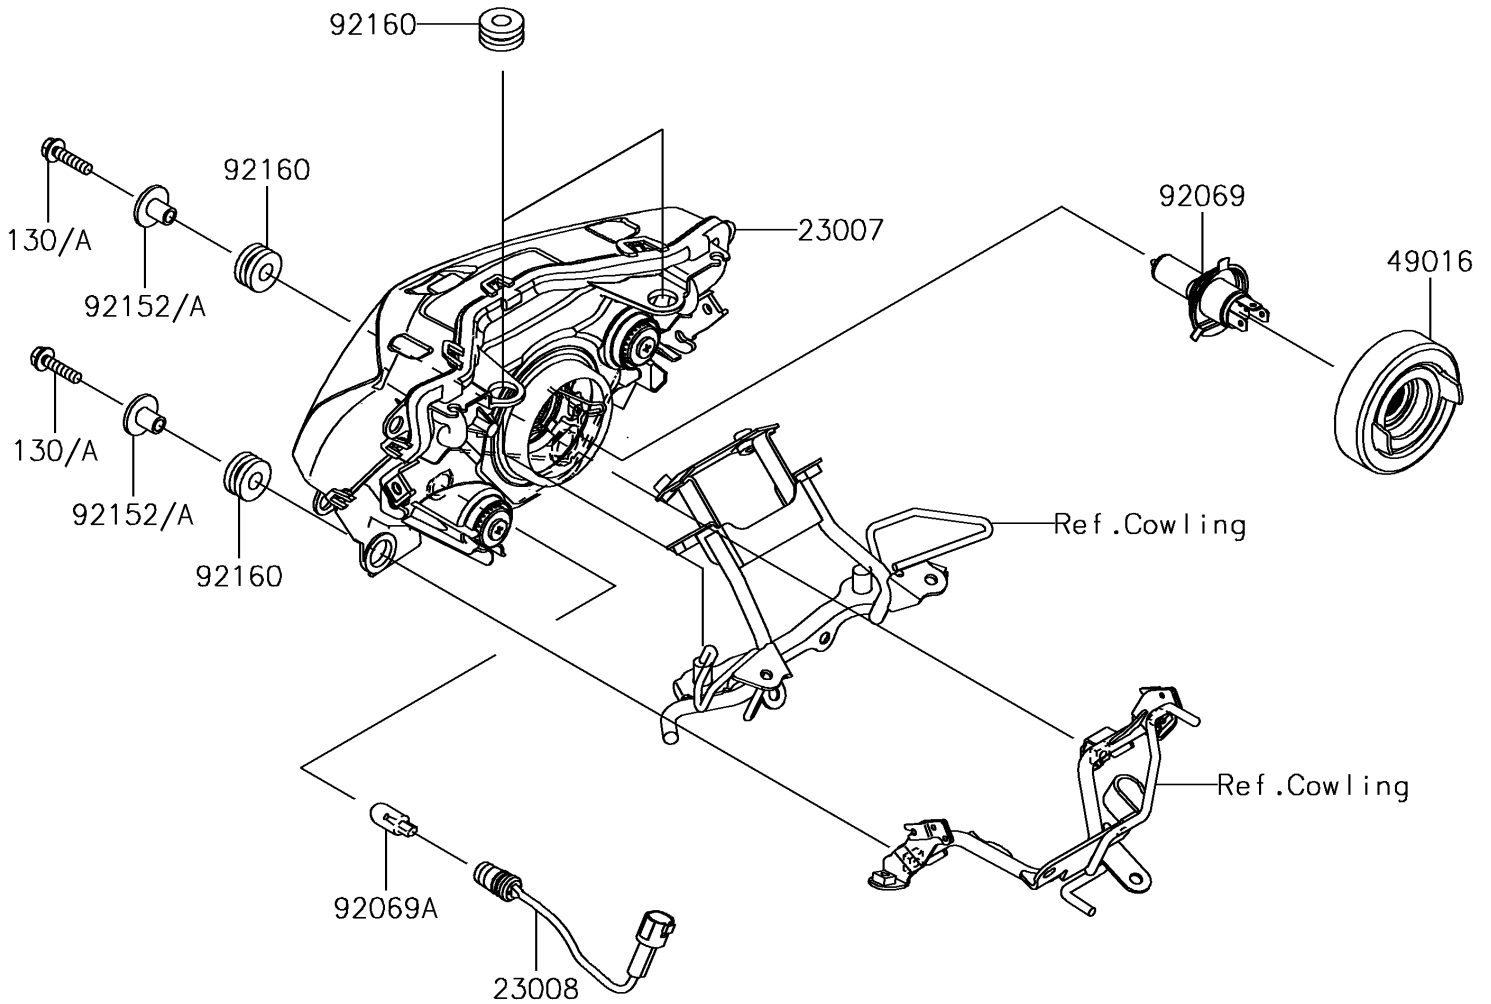

2018 Z250SL ABS PARTS DIAGRAM

Headlight(s)

F2710

2018 Z250SL ABS PARTS LIST

Headlight(s)

ITEM NAME	PART NUMBER	QUANTITY
BOLT-FLANGED,6X25 (Ref # 130A)	130BB0625	2
LENS-COMP (Ref # 23007)	23007-0186	1
SOCKET-ASSY (Ref # 23008)	23008-0154	1
COVER-SEAL (Ref # 49016)	49016-0628	1
BULB,12V,H4 (Ref # 92069)	92069-0077	1
BULB,12V 5W (Ref # 92069A)	92069-0081	1
COLLAR,6.8X10X15.3 (Ref # 92152A)	92152-1985	2
DAMPER (Ref # 92160)	92160-1162	4