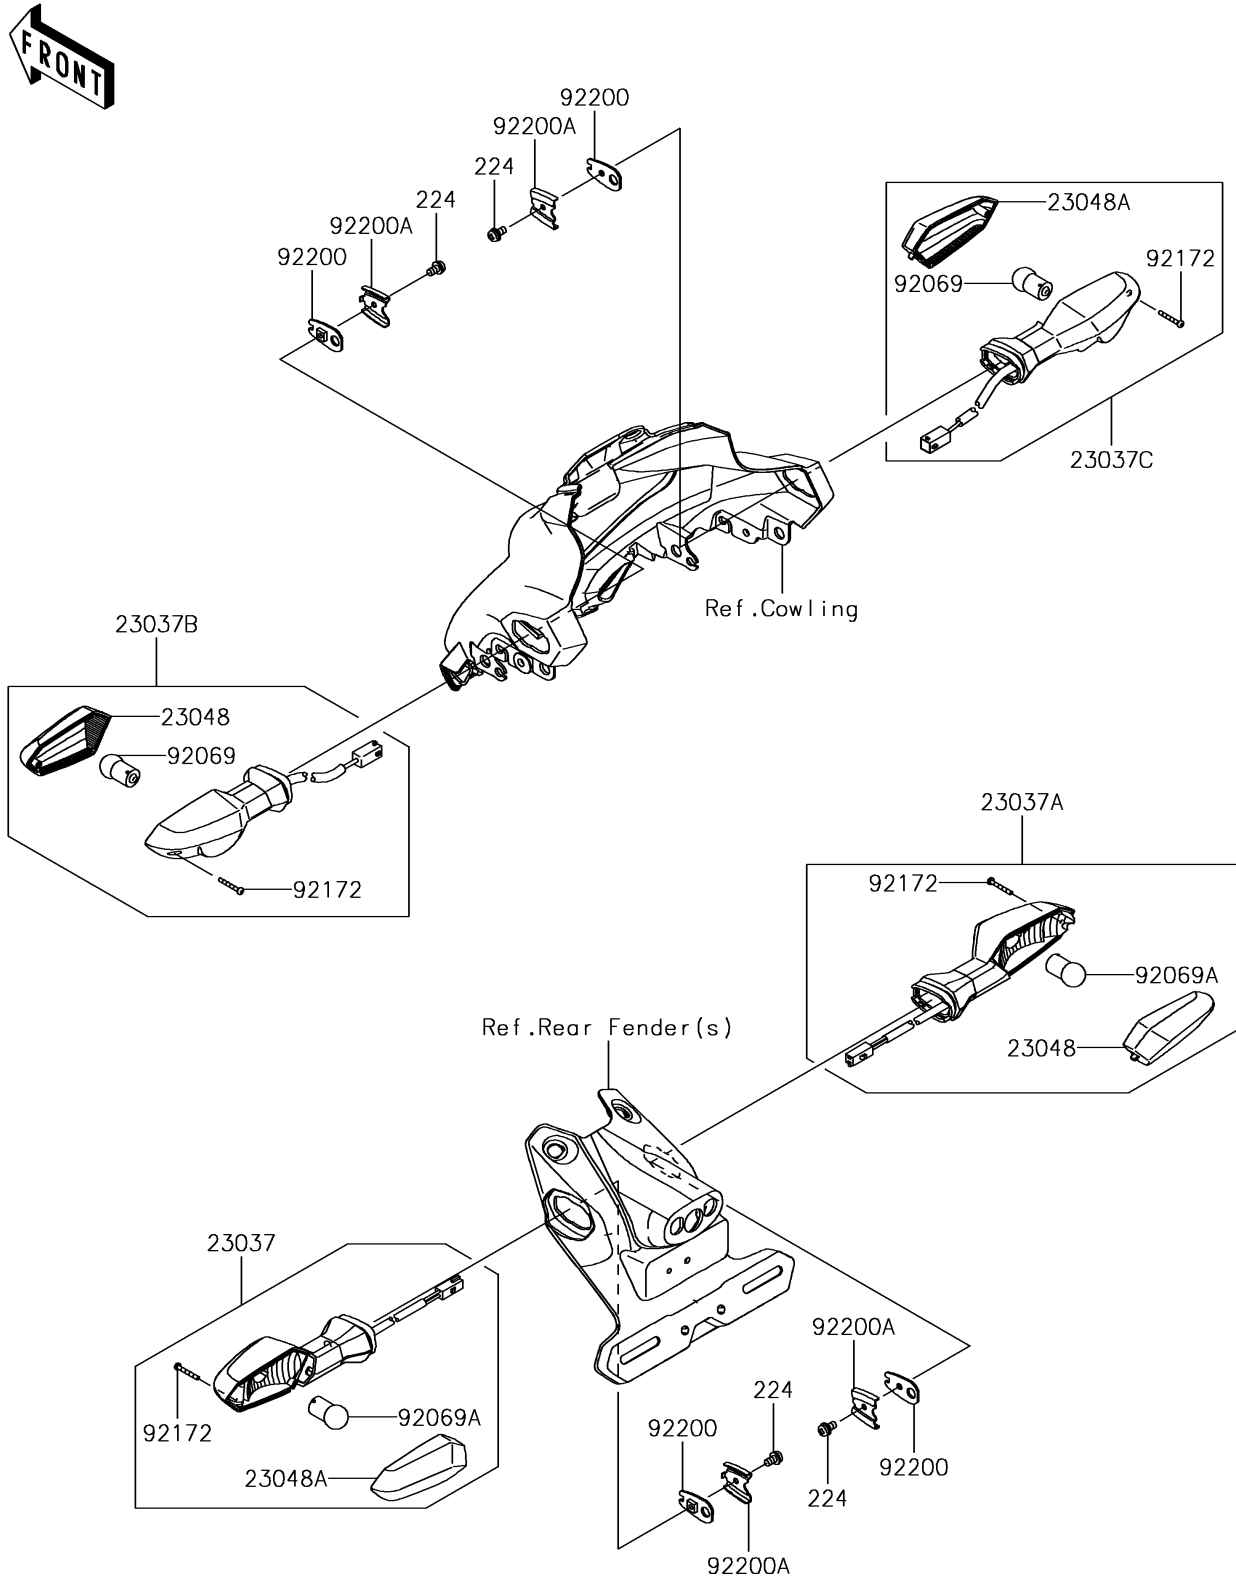

# 2016 Z250SL PARTS DIAGRAM

Turn Signals

F2730

## 2016 Z250SL PARTS LIST

### Turn Signals

ITEM NAME	PART NUMBER	QUANTITY
SCREW-PAN-WP-CROS,4X8 (Ref # 224)	224AB0408	4
LAMP-ASSY-SIGNAL,RR,LH (Ref # 23037)	23037-0300	1
LAMP-ASSY-SIGNAL,RR,RH (Ref # 23037A)	23037-0301	1
LAMP-ASSY-SIGNAL,FR,LH (Ref # 23037B)	23037-0310	1
LAMP-ASSY-SIGNAL,FR,RH (Ref # 23037C)	23037-0311	1
LENS-SIGNAL LAMP (Ref # 23048)	23048-0025	2
LENS-SIGNAL LAMP (Ref # 23048A)	23048-0026	2
BULB,12V 10W (Ref # 92069)	92069-0058	2
BULB,12V 10W (Ref # 92069A)	92069-0076	2
SCREW,2.9X22 (Ref # 92172)	92172-0395	4
WASHER,SIGNAL LAMP (Ref # 92200)	92200-0164	4
WASHER,SIGNAL LAMP (Ref # 92200A)	92200-0165	4