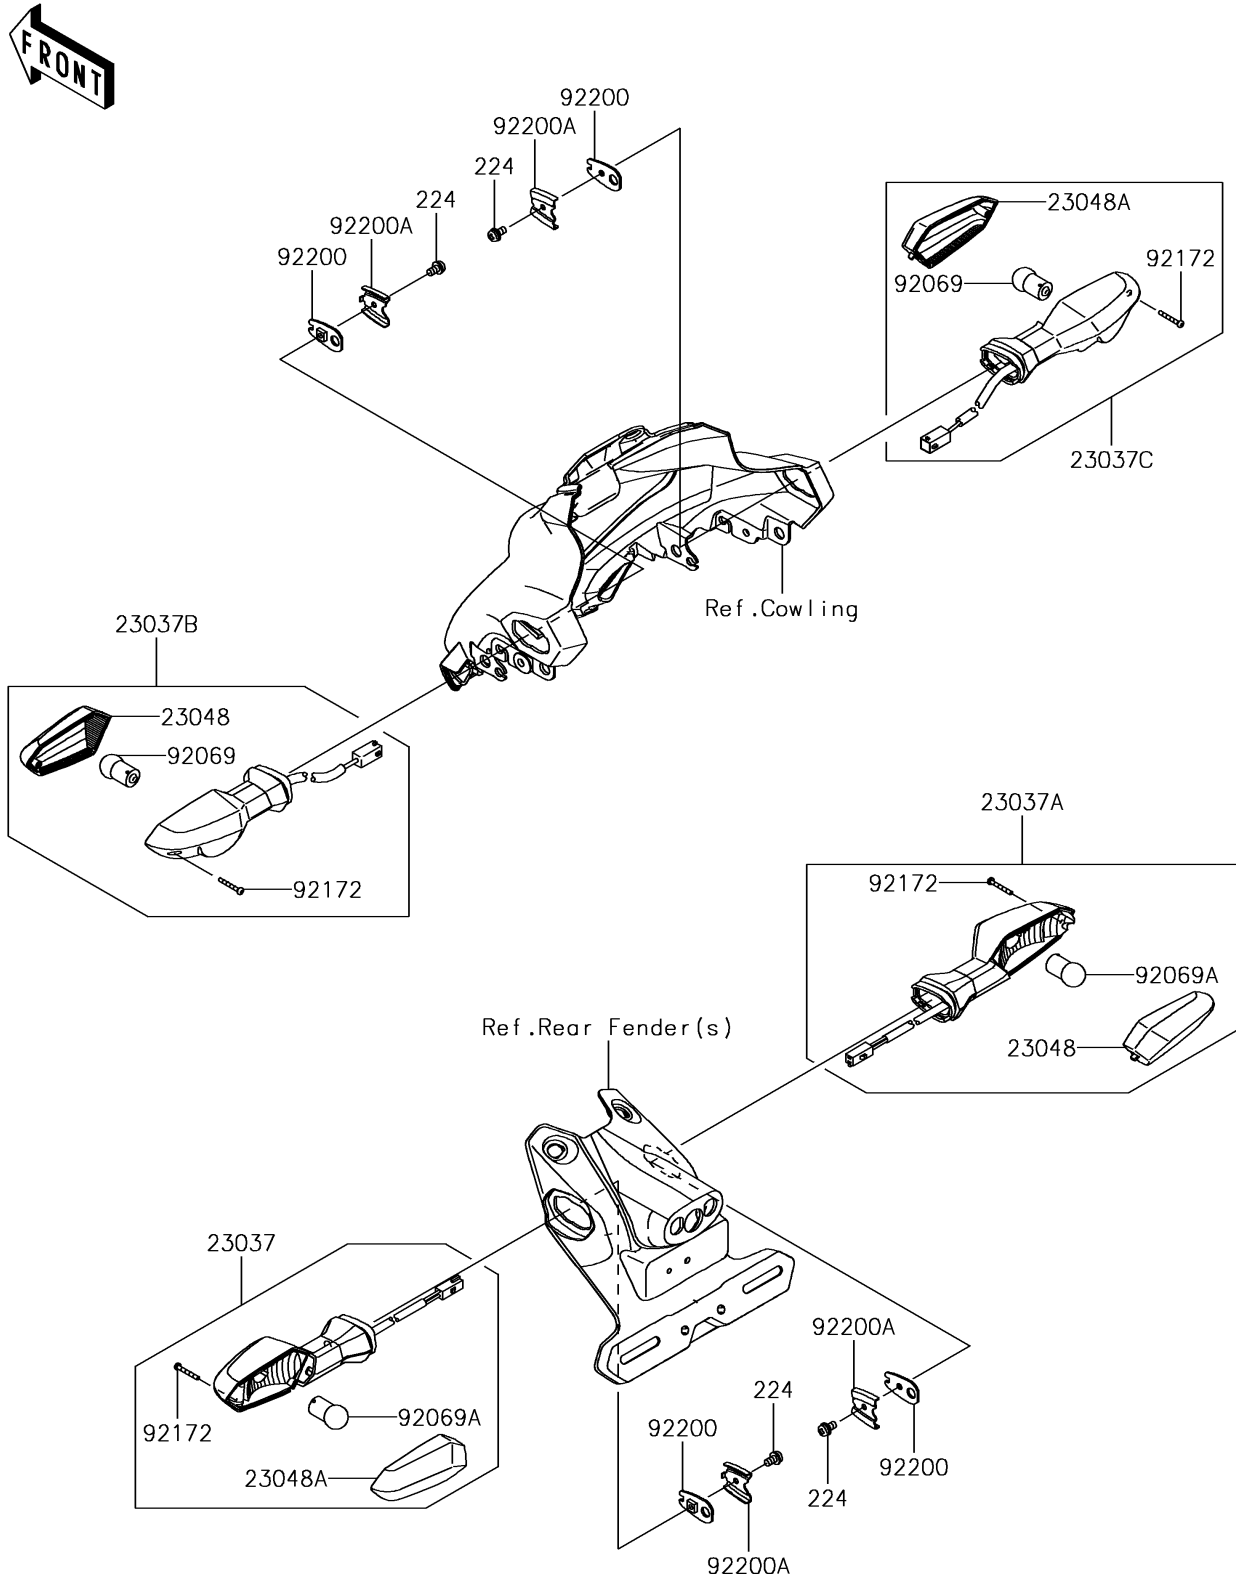

# 2017 Z250SL ABS PARTS DIAGRAM

Turn Signals

F2730

## 2017 Z250SL ABS PARTS LIST

### Turn Signals

ITEM NAME	PART NUMBER	QUANTITY
SCREW-PAN-WP-CROS,4X8 (Ref # 224)	224AB0408	4
LAMP-ASSY-SIGNAL,RR,LH (Ref # 23037)	23037-0300	1
LAMP-ASSY-SIGNAL,RR,RH (Ref # 23037A)	23037-0301	1
LAMP-ASSY-SIGNAL,FR,LH (Ref # 23037B)	23037-0310	1
LAMP-ASSY-SIGNAL,FR,RH (Ref # 23037C)	23037-0311	1
LENS-SIGNAL LAMP (Ref # 23048)	23048-0025	2
LENS-SIGNAL LAMP (Ref # 23048A)	23048-0026	2
BULB,12V 10W (Ref # 92069)	92069-0058	2
BULB,12V 10W (Ref # 92069A)	92069-0076	2
SCREW,2.9X22 (Ref # 92172)	92172-0395	4
WASHER,SIGNAL LAMP (Ref # 92200)	92200-0164	4
WASHER,SIGNAL LAMP (Ref # 92200A)	92200-0165	4