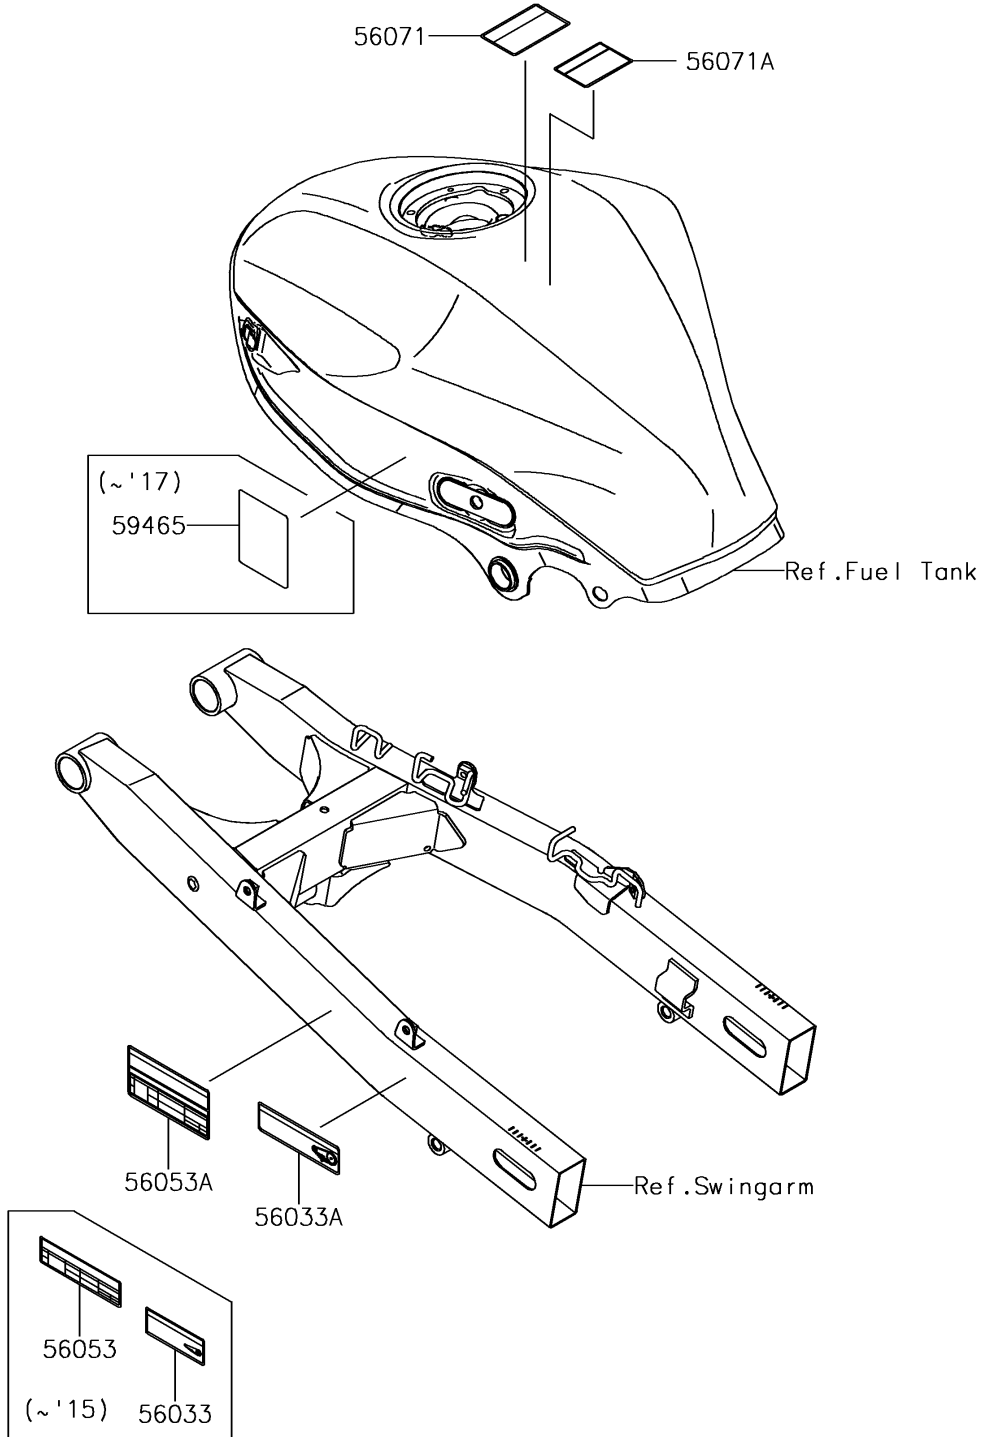

2017 Z250SL ABS PARTS DIAGRAM

Labels

F2860

2017 Z250SL ABS PARTS LIST

Labels

ITEM NAME	PART NUMBER	QUANTITY
LABEL-MANUAL,CHAIN (Ref # 56033A)	56033-0889	1
LABEL-SPECIFICATION,TIRE&LOAD (Ref # 56053A)	56053-1137	1
LABEL-WARNING,FUEL LEVEL (Ref # 56071)	56071-0161	1
LABEL-WARNING,HELMET (Ref # 56071A)	56071-0807	1
LABEL-CERTIFICATION,EVAPO (Ref # 59465)	59465-1587	1