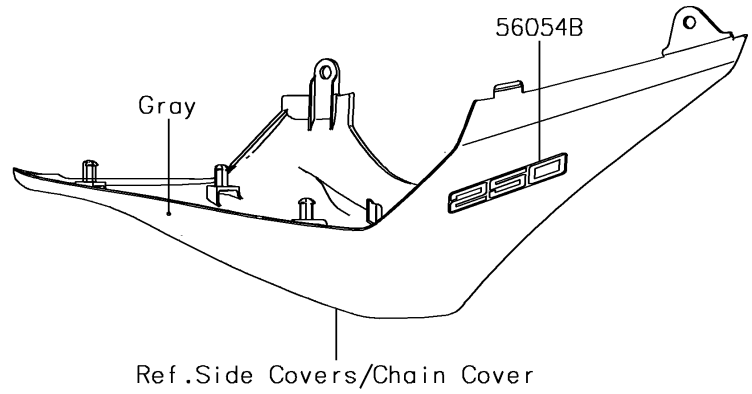

# 2017 Z250SL ABS PARTS DIAGRAM

Decals(Gray)(FHF)

F2861G

## 2017 Z250SL ABS PARTS LIST

Decals(Gray)(FHF)

ITEM NAME	PART NUMBER	QUANTITY
MARK,FR FENDER,ABS (Ref # 56054)	56054-1413	2
MARK,FUEL TANK,KAWASAKI (Ref # 56054A)	56054-2197	2
MARK,TAIL COVER,250 (Ref # 56054B)	56054-2198	2
PATTERN,SHROUD,LH (Ref # 56075)	56075-2574	1
PATTERN,SHROUD,RH (Ref # 56075A)	56075-2575	1
PATTERN,SIDE COVER,LH (Ref # 56075B)	56075-2576	1
PATTERN,SIDE COVER,RH (Ref # 56075C)	56075-2577	1