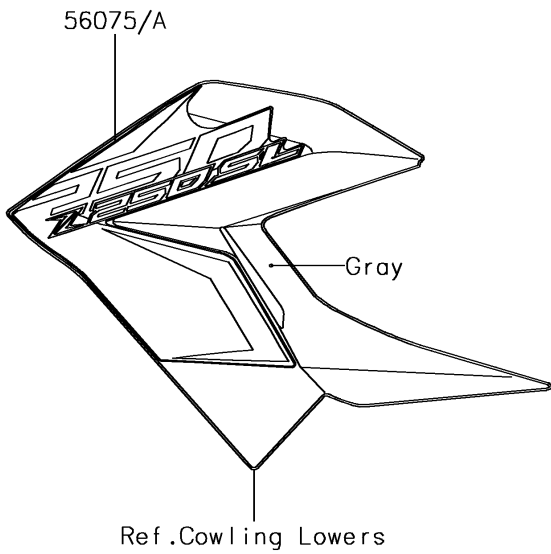

# 2017 Z250SL ABS PARTS DIAGRAM

Decals(Gray)(FHF)

F2861G

## 2017 Z250SL ABS PARTS LIST

Decals(Gray)(FHF)

ITEM NAME	PART NUMBER	QUANTITY
MARK,FR FENDER,ABS (Ref # 56054)	56054-1413	2
MARK,FUEL TANK,KAWASAKI (Ref # 56054A)	56054-2197	2
MARK,TAIL COVER,250 (Ref # 56054B)	56054-2198	2
PATTERN,SHROUD,LH (Ref # 56075)	56075-2574	1
PATTERN,SHROUD,RH (Ref # 56075A)	56075-2575	1
PATTERN,SIDE COVER,LH (Ref # 56075B)	56075-2576	1
PATTERN,SIDE COVER,RH (Ref # 56075C)	56075-2577	1