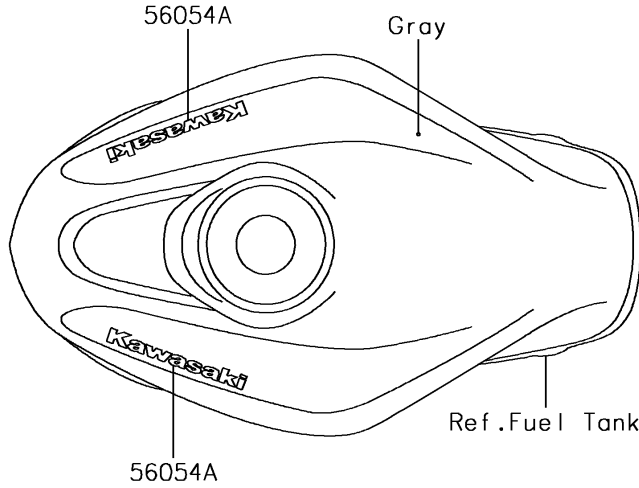

# 2017 Z250SL ABS PARTS DIAGRAM

Decals(Gray)(FHF)

F2861G

## 2017 Z250SL ABS PARTS LIST

Decals(Gray)(FHF)

ITEM NAME	PART NUMBER	QUANTITY
MARK,FR FENDER,ABS (Ref # 56054)	56054-1413	2
MARK,FUEL TANK,KAWASAKI (Ref # 56054A)	56054-2197	2
MARK,TAIL COVER,250 (Ref # 56054B)	56054-2198	2
PATTERN,SHROUD,LH (Ref # 56075)	56075-2574	1
PATTERN,SHROUD,RH (Ref # 56075A)	56075-2575	1
PATTERN,SIDE COVER,LH (Ref # 56075B)	56075-2576	1
PATTERN,SIDE COVER,RH (Ref # 56075C)	56075-2577	1