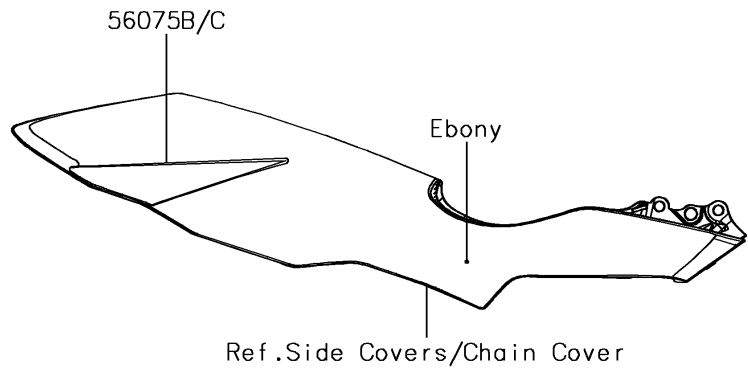

# 2017 Z250SL ABS PARTS DIAGRAM

Decals(Gray)(FHF)

F2861G

## 2017 Z250SL ABS PARTS LIST

Decals(Gray)(FHF)

ITEM NAME	PART NUMBER	QUANTITY
MARK,FR FENDER,ABS (Ref # 56054)	56054-1413	2
MARK,FUEL TANK,KAWASAKI (Ref # 56054A)	56054-2197	2
MARK,TAIL COVER,250 (Ref # 56054B)	56054-2198	2
PATTERN,SHROUD,LH (Ref # 56075)	56075-2574	1
PATTERN,SHROUD,RH (Ref # 56075A)	56075-2575	1
PATTERN,SIDE COVER,LH (Ref # 56075B)	56075-2576	1
PATTERN,SIDE COVER,RH (Ref # 56075C)	56075-2577	1