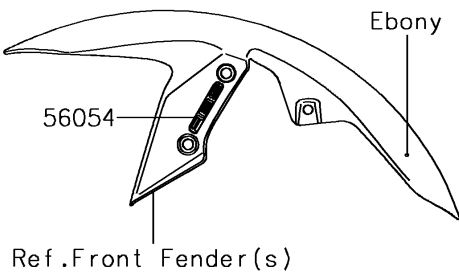

# 2017 Z250SL ABS PARTS DIAGRAM

Decals(Gray)(FHF)

F2861G

## 2017 Z250SL ABS PARTS LIST

Decals(Gray)(FHF)

ITEM NAME	PART NUMBER	QUANTITY
MARK,FR FENDER,ABS (Ref # 56054)	56054-1413	2
MARK,FUEL TANK,KAWASAKI (Ref # 56054A)	56054-2197	2
MARK,TAIL COVER,250 (Ref # 56054B)	56054-2198	2
PATTERN,SHROUD,LH (Ref # 56075)	56075-2574	1
PATTERN,SHROUD,RH (Ref # 56075A)	56075-2575	1
PATTERN,SIDE COVER,LH (Ref # 56075B)	56075-2576	1
PATTERN,SIDE COVER,RH (Ref # 56075C)	56075-2577	1