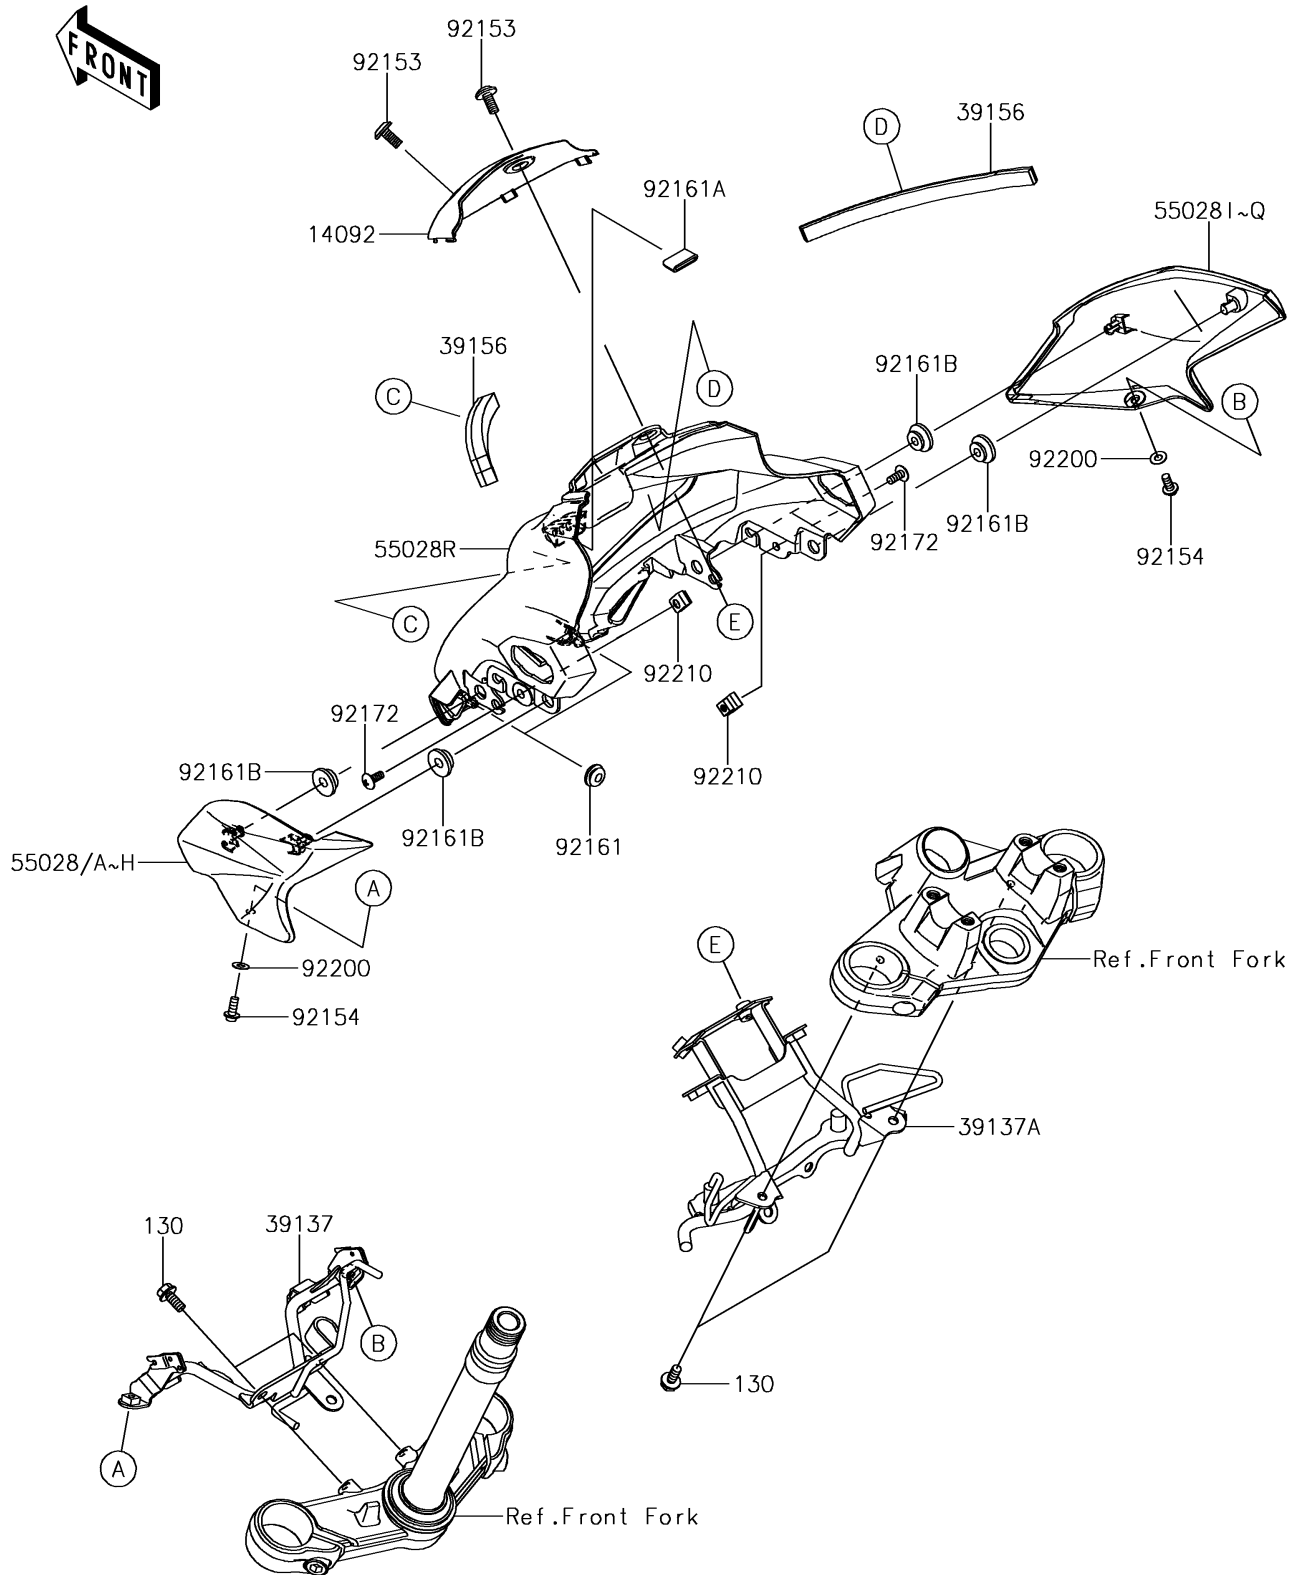

# 2018 Z250SL ABS PARTS DIAGRAM

Cowling

F2871

## 2018 Z250SL ABS PARTS LIST

### Cowling

ITEM NAME	PART NUMBER	QUANTITY
BOLT-FLANGED,6X14 (Ref # 130)	130BA0614	4
COVER,METER (Ref # 14092)	14092-1151	1
STAY-COMP,UPP COWL.,LWR (Ref # 39137)	39137-0622	1
STAY-COMP,UPP COWL.,UPP (Ref # 39137A)	39137-0623	1
PAD,15X170X10 (Ref # 39156)	39156-1820	2
COWLING,UPP,LH,C.P.BLUE (Ref # 55028F)	55028-0498-723	1
COWLING,UPP,LH,EBONY (Ref # 55028H)	55028-0498-H8	1
COWLING,UPP,RH,C.P.BLUE (Ref # 55028O)	55028-0499-723	1
COWLING,UPP,RH,EBONY (Ref # 55028Q)	55028-0499-H8	1
COWLING,UPP,CNT (Ref # 55028R)	55028-0546	1
BOLT,SOCKET,6X14 (Ref # 92153)	92153-1361	2
BOLT,SOCKET,5X12 (Ref # 92154)	92154-0917	2
DAMPER (Ref # 92161)	92161-0631	2
DAMPER,12X23 (Ref # 92161A)	92161-1367	1
DAMPER (Ref # 92161B)	92161-1531	4
SCREW,5X12,WHITE (Ref # 92172)	92172-1070	2
WASHER,NYLON,5.3X11.5X0.5 (Ref # 92200)	92200-1480	2
NUT,PLATE,5MM (Ref # 92210)	92210-0262	2