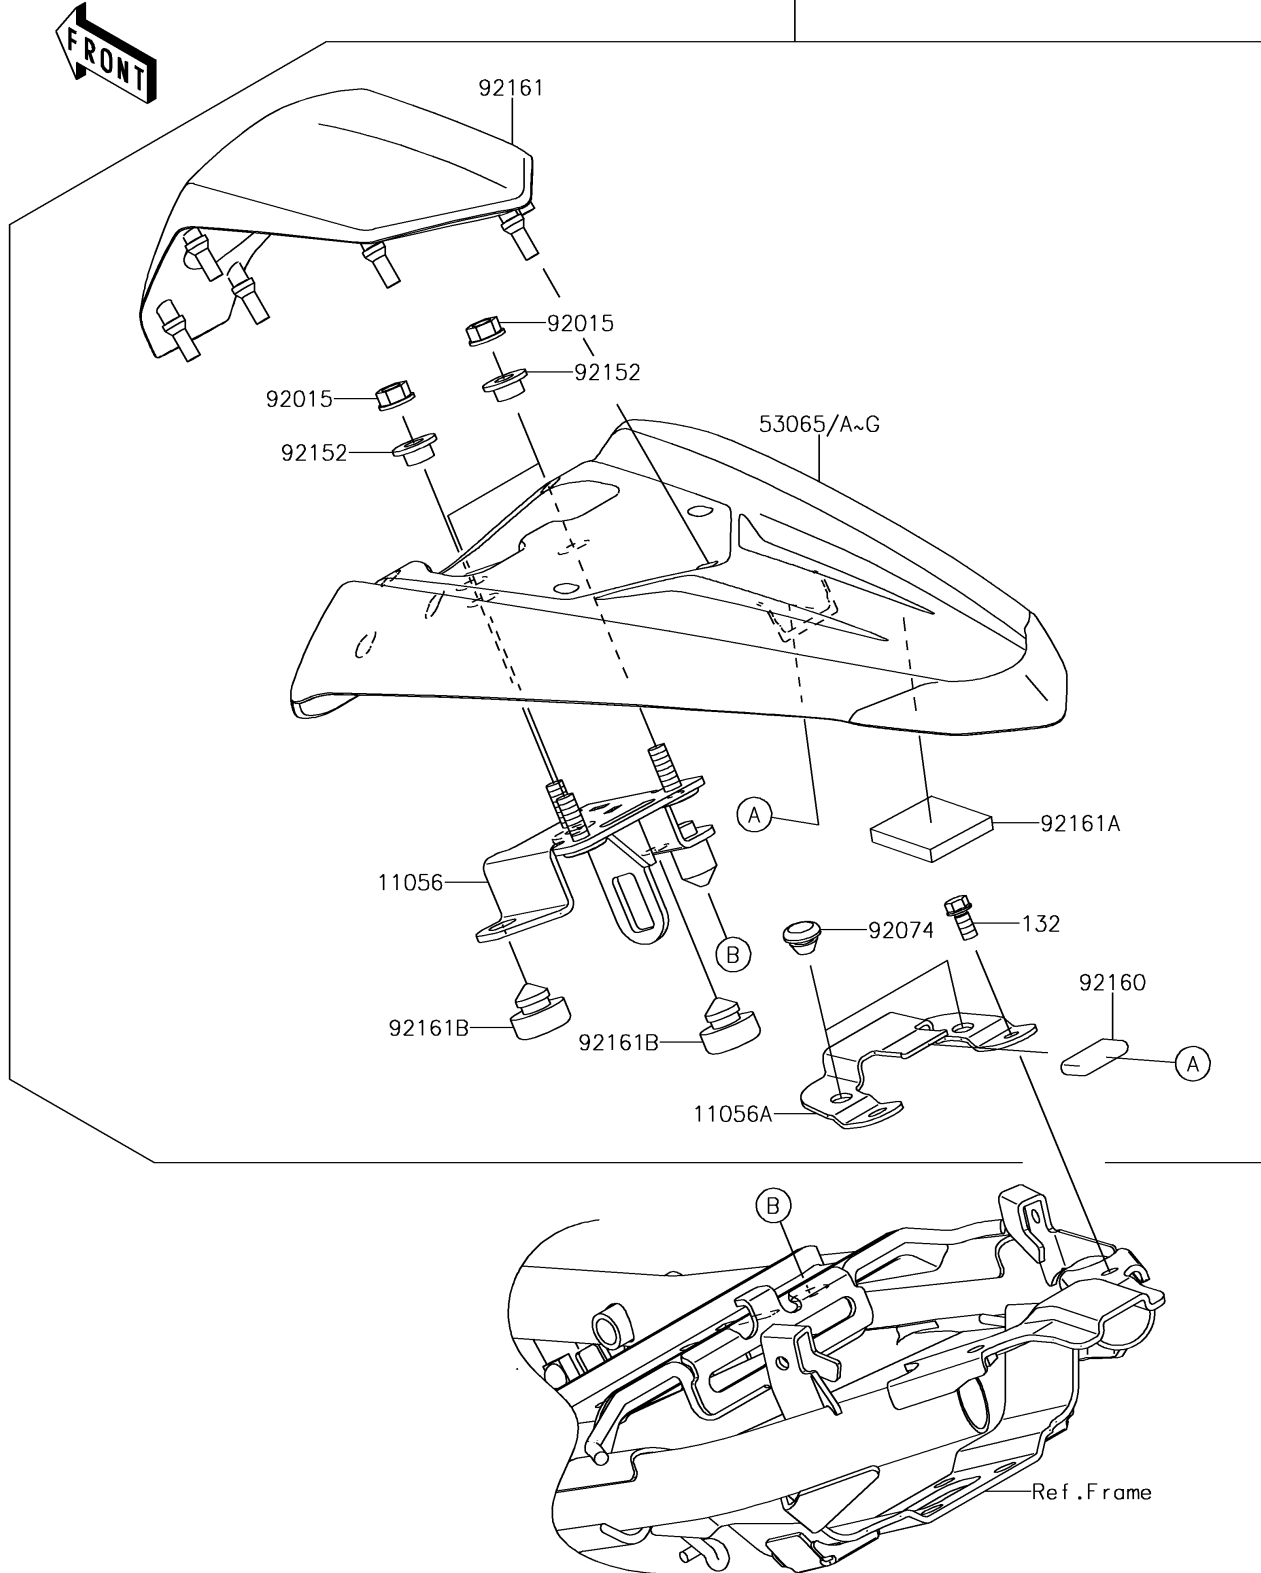

2016 Z250SL PARTS DIAGRAM

Accessory

99994/A~G

F2910

2016 Z250SL PARTS LIST

Accessory

ITEM NAME	PART NUMBER	QUANTITY
BRACKET (Ref # 11056)	11056-2560	1
BRACKET (Ref # 11056A)	11056-2771	1
BOLT-FLANGED-SMALL,5X10 (Ref # 132)	132BA0510	2
COVER SEAT,C.L.GREEN (Ref # 53065E)	53065-0025-51P	1
COVER SEAT,EBONY (Ref # 53065G)	53065-0025-H8	1
NUT,FLANGED,6MM (Ref # 92015)	92015-1367	3
PLUG,7X2 (Ref # 92074)	92074-028	2
COLLAR,6.8X10(16)X6.6 (Ref # 92152)	92152-0842	3
DAMPER (Ref # 92160)	92160-1190	1
DAMPER,CUSHION (Ref # 92161)	92161-1569	1
DAMPER (Ref # 92161A)	92161-1591	1
DAMPER,10X20X8 (Ref # 92161B)	92161-1609	2
KIT,SINGLE SEAT,C.L.GREEN (Ref # 99994E)	99994-0403-51P	1
KIT,SINGLE SEAT,EBONY (Ref # 99994G)	99994-0403-H8	1