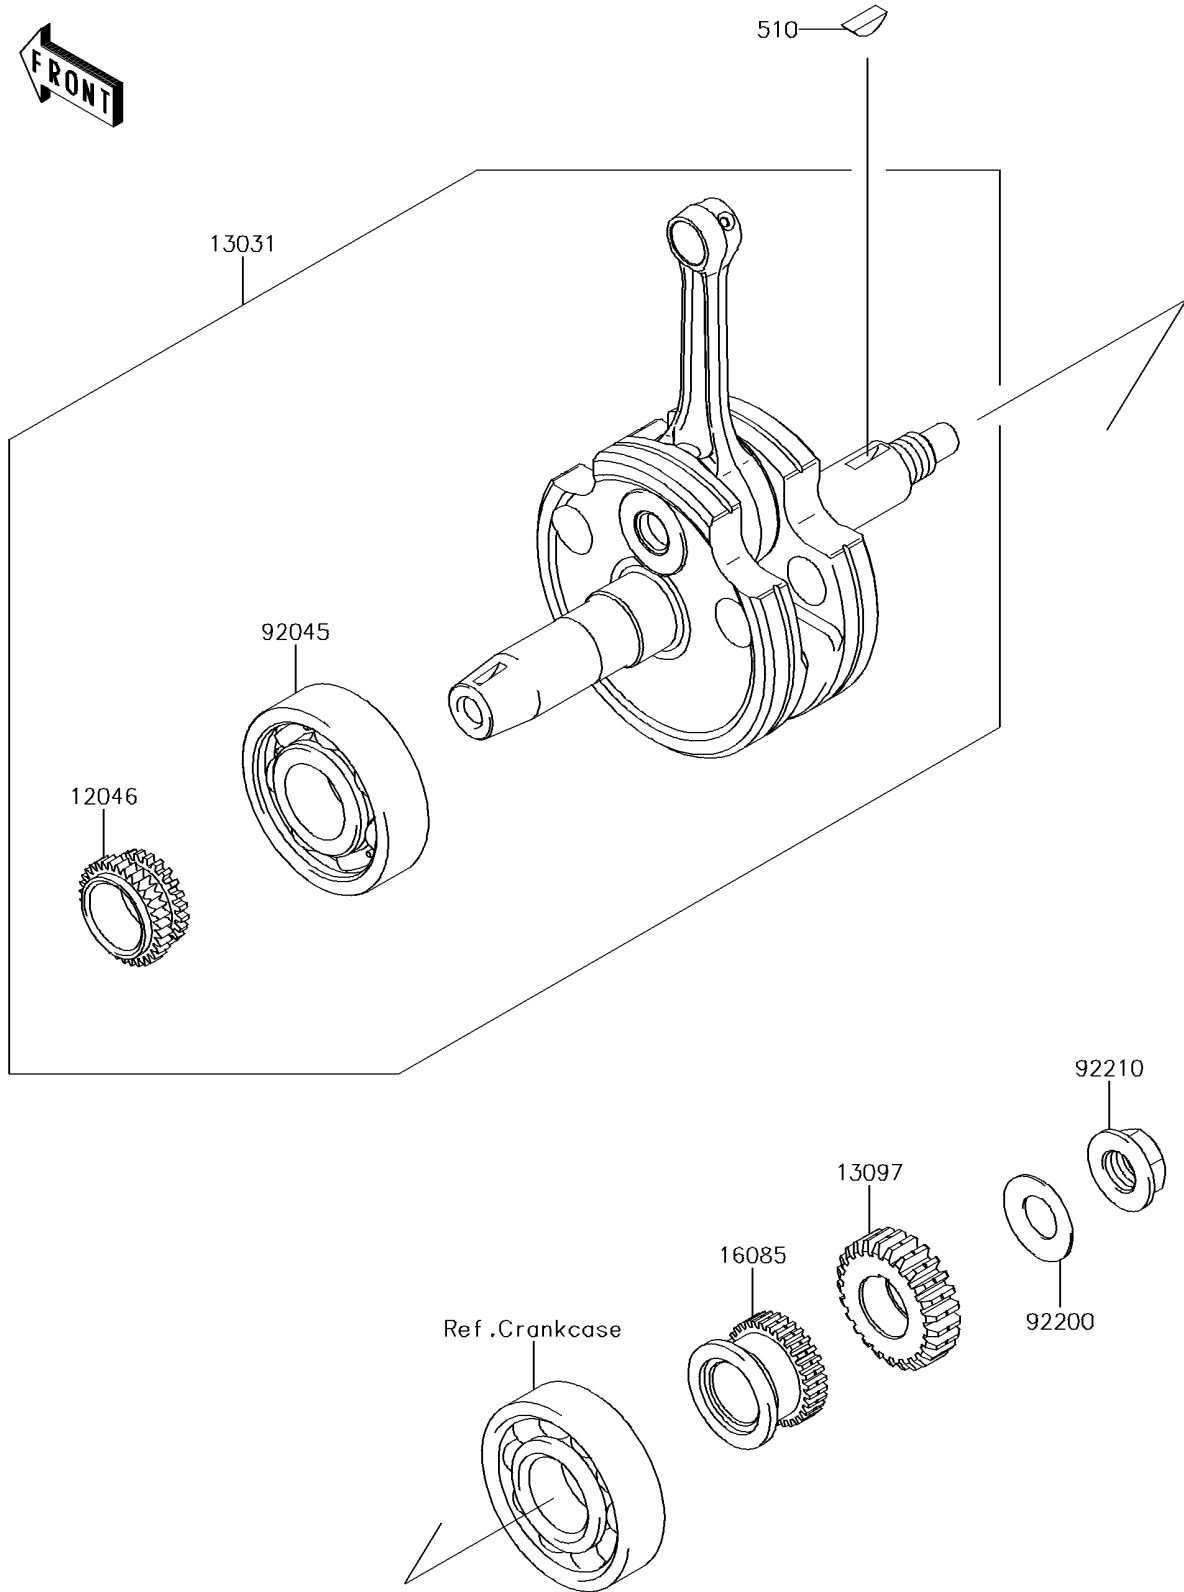

2017 KLX150L (Latin America) PARTS DIAGRAM

Crankshaft

E1321

2017 KLX150L (Latin America) PARTS LIST

Crankshaft

ITEM NAME	PART NUMBER	QUANTITY
SPROCKET,18T (Ref # 12046)	12046-0575	1
CRANKSHAFT-COMP (Ref # 13031)	13031-0805	1
GEAR-PRIMARY SPUR,25T (Ref # 13097)	13097-0569	1
GEAR,21T (Ref # 16085)	16085-0607	1
KEY-WOODRUFF (Ref # 510)	510A4200	1
BEARING-BALL (Ref # 92045)	92045-0018	1
WASHER,14.2X28X1.5 (Ref # 92200)	92200-0553	1
NUT,14MM,LEFT HANDED (Ref # 92210)	92210-0600	1